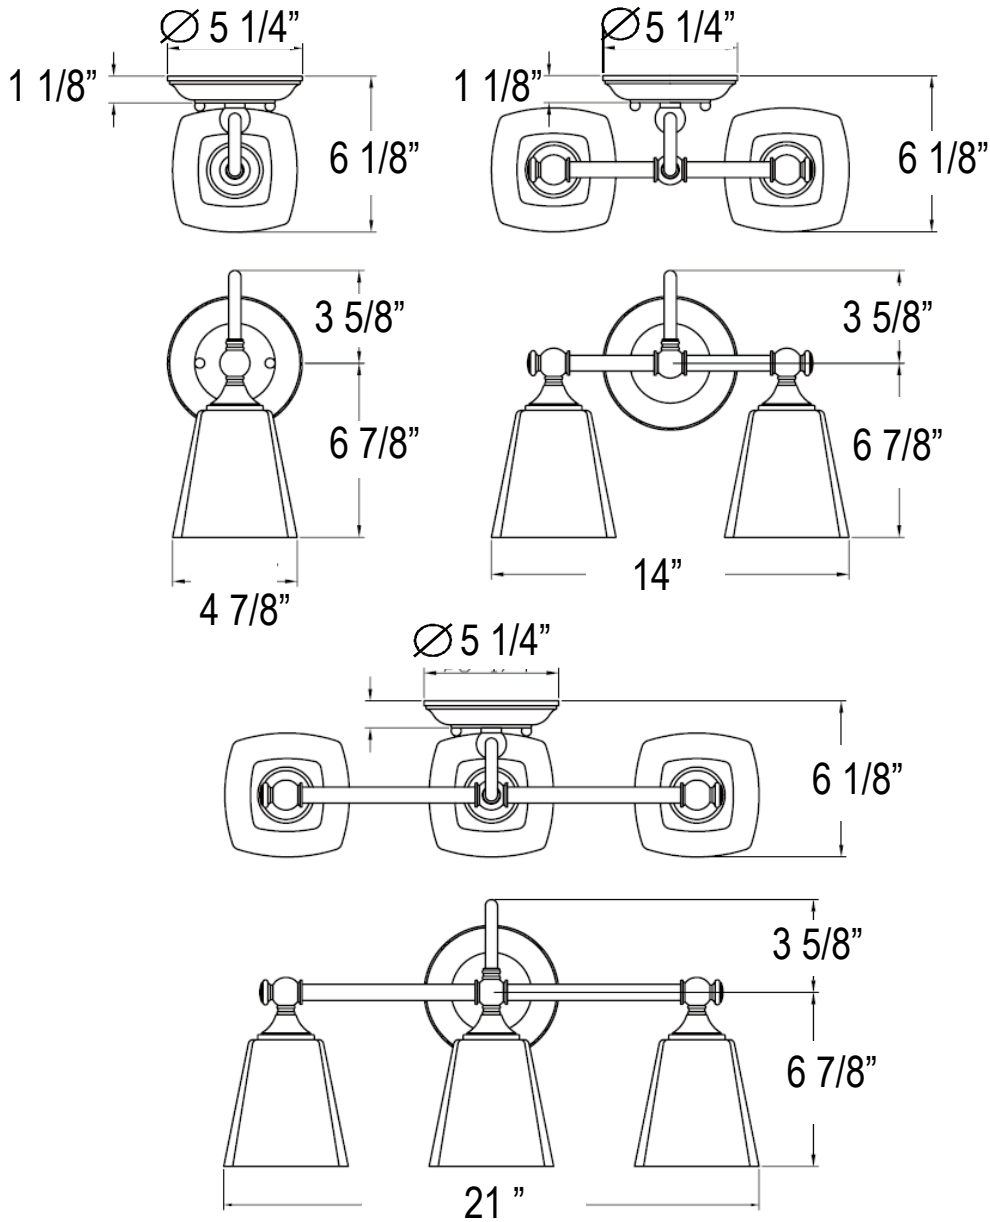

PHVL2061BN/PN
PHVL2062BN/PN
PHVL2063BN/PN