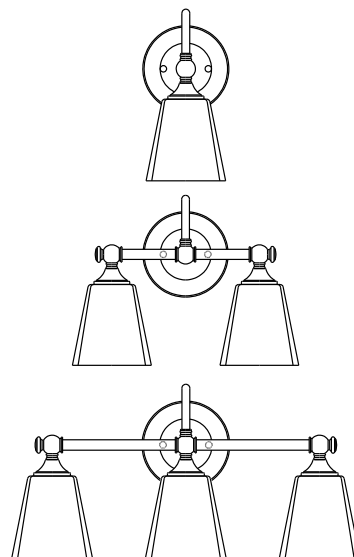

## Matina Vanity Light

PHVL2061BN/PN  
PHVL2062BN/PN  
PHVL2063BN/PN

- 1, 2 or 3-Light Vanity Light in Brushed Nickel or Polished Nickel
- No special tools needed for assembly
- Mount in up or down position
- Wattage:
  - PHVL2061BN/PN: Uses one 100W medium base lamp max
  - PHVL2062BN/PN: Uses two 100W medium base lamps max
  - PHVL2063BN/PN: Uses three 100W medium base lamps max