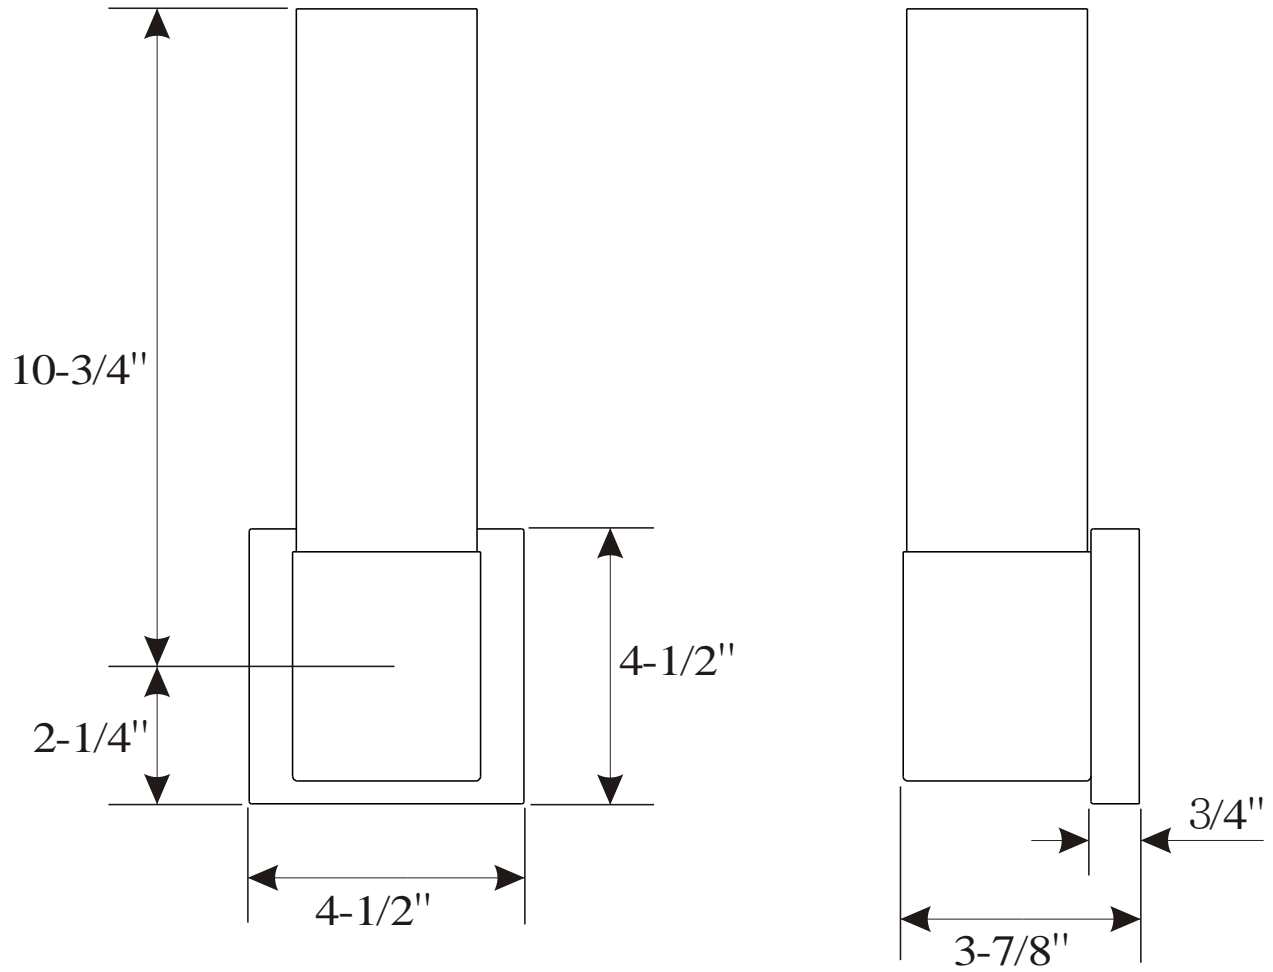

PARK HARBOR™

Vanity Light

PHVL2031BRZ/BN/PN

- 1-Light Vanity Light in Plated Oxidized Bronze, Brushed Nickel or Polished Nickel
- No special tools needed for assembly
- Mount in up position
- Wattage: Uses one 60W medium base lamp max

PHVL2031BRZ/BN/PN