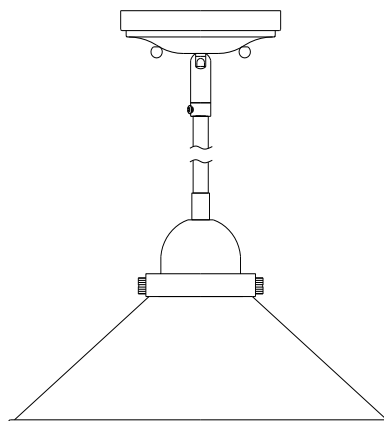

PARK HARBOR™

Pendant

PHPL5451AB/ANNI

- 1- Light Pendant in Antique Brass or Antique Nickel
- No special tools needed for assembly
- Wattage: Uses one 100W medium base lamp max

PHPL5451AB/ANNI