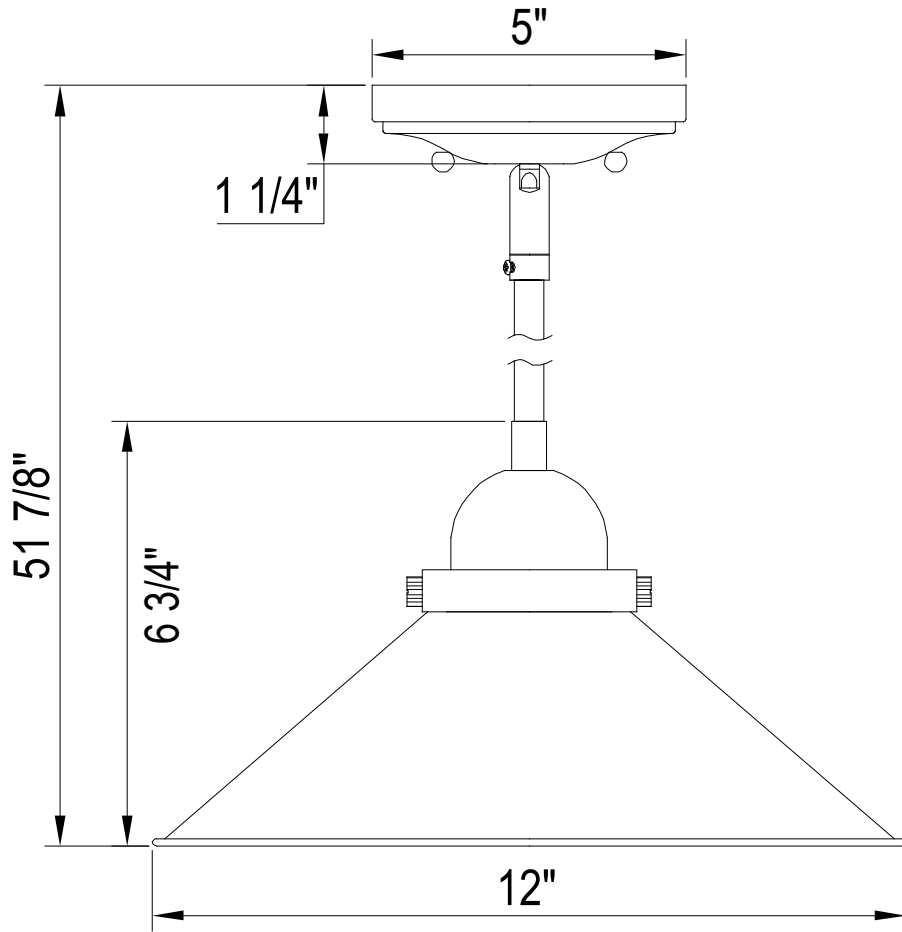

PARK HARBOR™

Pendant

PHPL5451AB/ANNI

- 1- Light Pendant in Antique Brass or Antique Nickel
- No special tools needed for assembly
- Wattage: Uses one 100W medium base lamp max

PHPL5451AB/ANNI