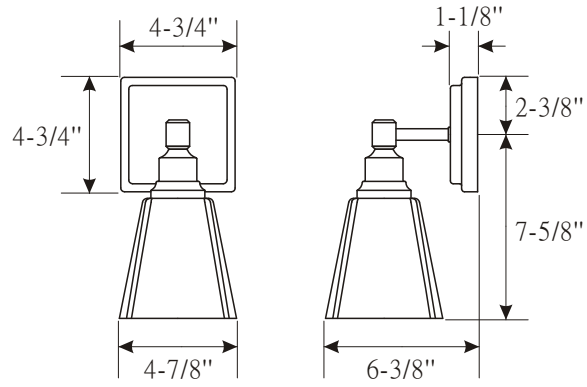

VL3181BN/PC