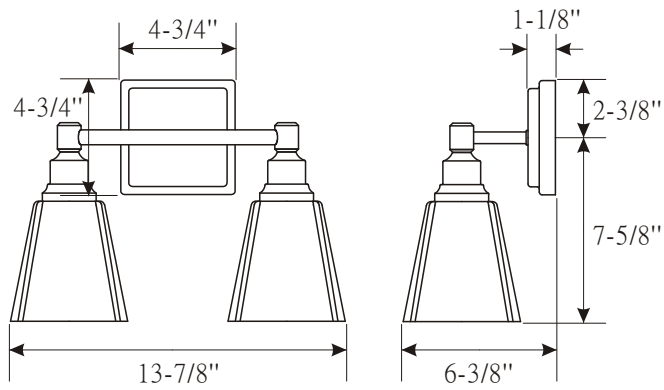

VL3182BN/PC