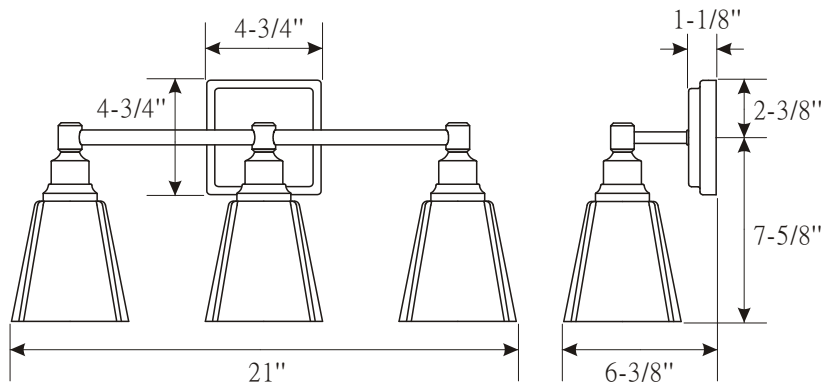

UL/CUL

Damp Location Only

- Backplate dimensions: L 4-3/4" x D 1-1/8"
- Wattage:

VL3181BN/PC: Uses one 60W medium base lamp max

VL3182BN/PC: Uses two 60W medium base lamps max

VL3183BN/PC: Uses three 60W medium base lamps max

VL3184BN/PC: Uses four 60W medium base lamps max

See dimensional drawing on back.

VL3181BN/PC

VL3182BN/PC

VL3183BN/PC

VL3184BN/PC