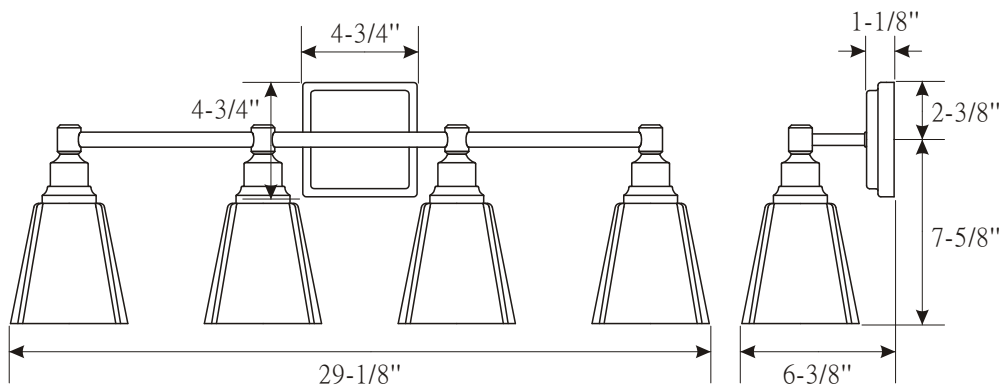

UL/CUL

Damp Location Only

- Backplate dimensions: L 4-3/4" x D 1-1/8"
- Wattage:

VL3181BN/PC: Uses one 60W medium base lamp max

VL3182BN/PC: Uses two 60W medium base lamps max

VL3183BN/PC: Uses three 60W medium base lamps max

VL3184BN/PC: Uses four 60W medium base lamps max

See dimensional drawing on back.

VL3181BN/PC

VL3182BN/PC

VL3183BN/PC

VL3184BN/PC