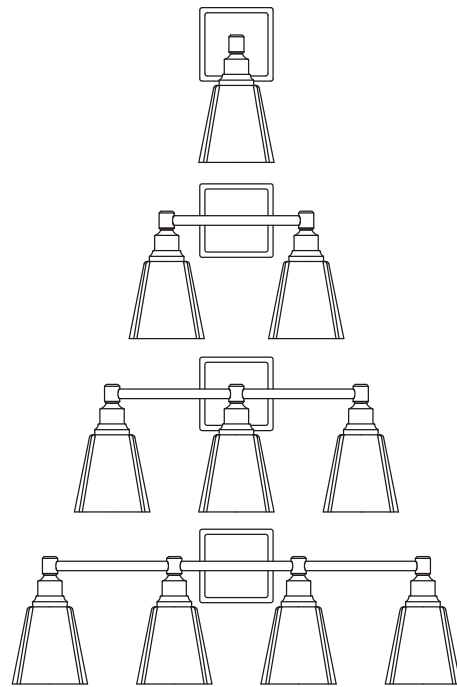

Vanity Light

VL3181BN/PC
VL3182BN/PC
VL3183BN/PC
VL3184BN/PC

- 1, 2, 3 or 4 - Light Vanity Light in Brushed Nickel or Polished Chrome
- Opal Etched Glass
- No special tools needed for assembly
- Dimmable: NO
- Mount position: Up or down
- Certification:

UL/CUL

Damp Location Only

- Backplate dimensions: L 4-3/4" x D 1-1/8"
- Wattage:

VL3181BN/PC: Uses one 60W medium base lamp max

VL3182BN/PC: Uses two 60W medium base lamps max

VL3183BN/PC: Uses three 60W medium base lamps max

VL3184BN/PC: Uses four 60W medium base lamps max

See dimensional drawing on back.

VL3181BN/PC

VL3182BN/PC

VL3183BN/PC

VL3184BN/PC