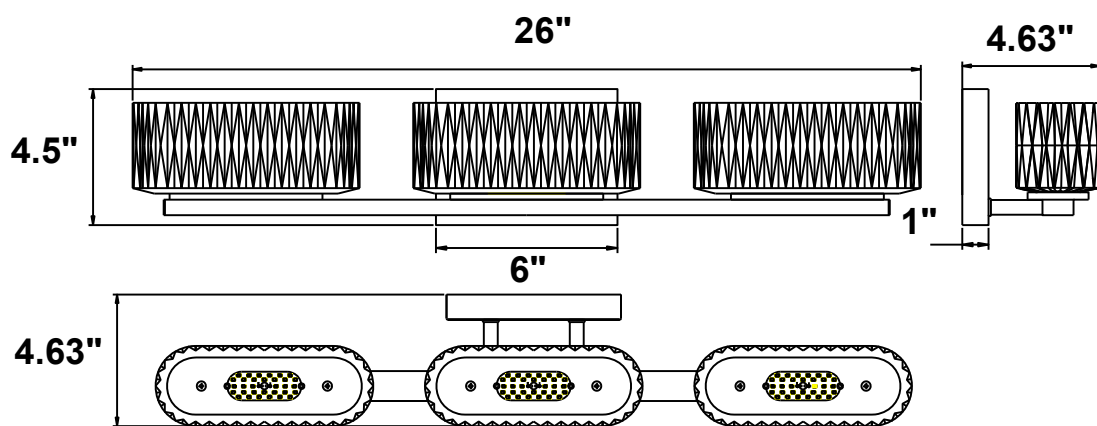

# LED VANITY LIGHT

FL96843

- LED Vanity Light in Polished Chrome Finish
- No special tools needed for assembly
- Wattage: Three 8W LED

**FL96843**