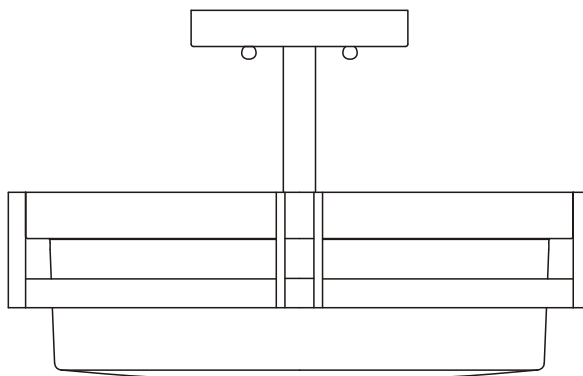

Semi-Flush Mount

**SFL4623ORB**

- 3 - Light Semi-Flush Mount in Oil Rubbed Bronze
- Clear Seedy Glass
- No special tools needed for assembly
- Dimmable: NO
- Mount position: Down
- Certification:
  - UL /CUL
  - Dry Location only
- Canopy dimensions: 5-7/8" x 1"
- Wattage:
  - SFL4623ORB: Uses three 60W medium base lamps max

See dimensional drawing on back.