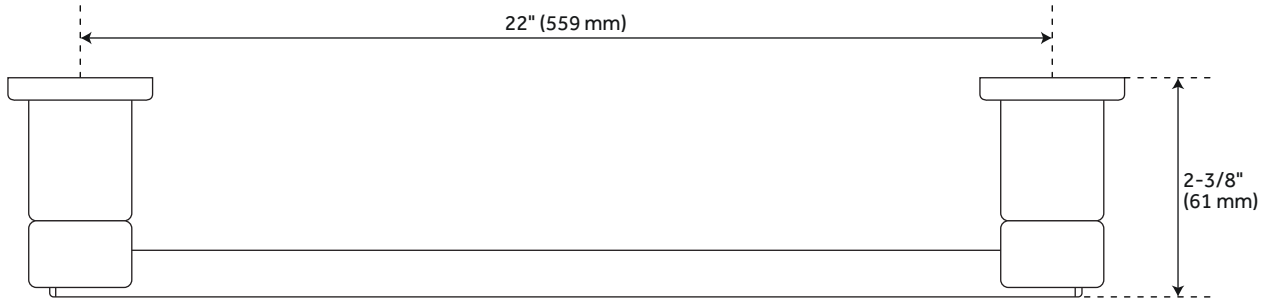

MENDI

TOWEL BAR

SKU: 952999

FEATURES

Installation Type: Wall Mount
Design: Modern
Material: Brass
Mounting Hardware Included: Yes
Mounting Hardware Concealed: Yes
Assembly Required: No

CONTENTS

TOWEL BAR PAGE 2

REVISED 04/28/2021

MENDI

TOWEL BAR

SKU: 952999

FEATURES

- Length: 24-1/2"
- Width: 1-1/2"
- Depth: 2-3/8"
- Base Plate: 1-1/2"
- Centers: 22"

PRODUCT IMAGE

All dimensions and specifications are nominal and may vary. Use actual products for accuracy in critical situations.