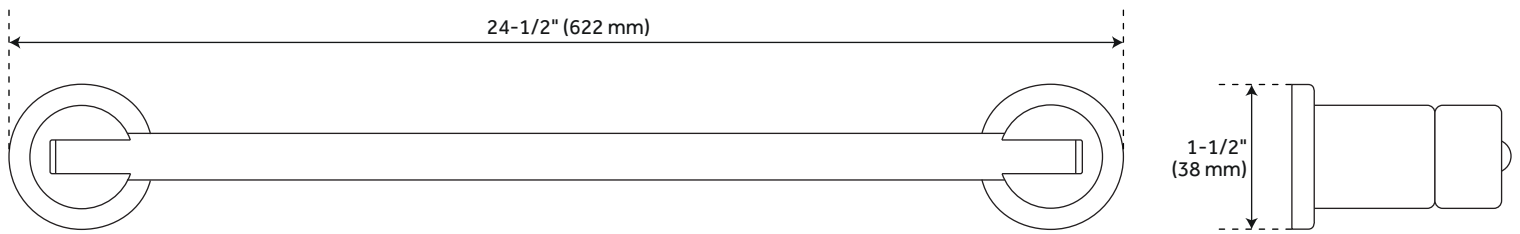

MENDI

TOWEL BAR

SKU: 952999

FEATURES

Installation Type: Wall Mount
Design: Modern
Material: Brass
Mounting Hardware Included: Yes
Mounting Hardware Concealed: Yes
Assembly Required: No

CONTENTS

TOWEL BAR PAGE 2

REVISED 04/28/2021

MENDI

TOWEL BAR

SKU: 952999

FEATURES

- Length: 24-1/2"
- Width: 1-1/2"
- Depth: 2-3/8"
- Base Plate: 1-1/2"
- Centers: 22"

PRODUCT IMAGE

All dimensions and specifications are nominal and may vary. Use actual products for accuracy in critical situations.