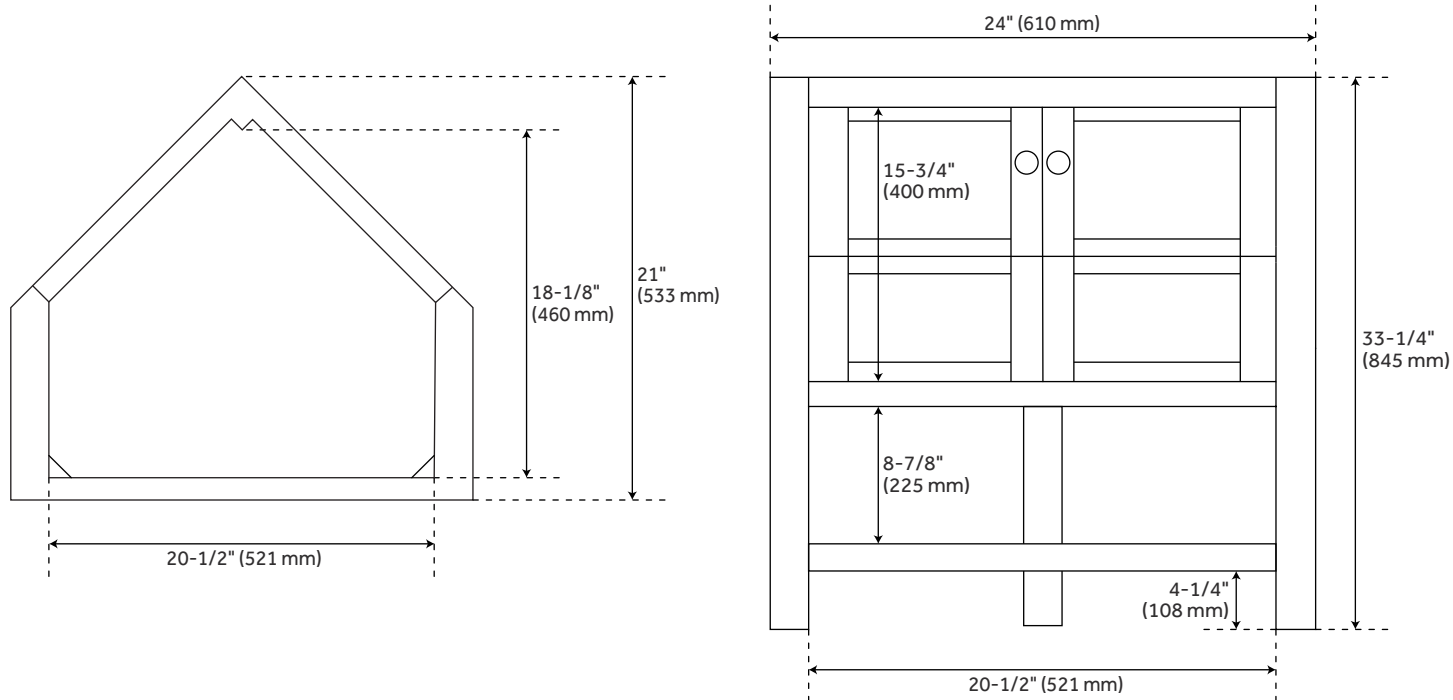

## FEATURES

Product Finish: White  
Material: Wood  
Installation Type: Corner  
Number of Basins: 1  
Number of Doors: 2  
Sink Installation: Undermount-Oval  
Features: Soft-Close Hinges  
Assembly Required: No  
Built-In Adjusters: Yes  
Dovetail Drawers: Yes  
Hardware Finish: Brushed Nickel

## CONTENTS

24" CORNER VANITY ..... PAGE 2

REVISED 04/20/2021

## FEATURES

Width: 24"  
Depth: 21"  
Height: 33-1/4"