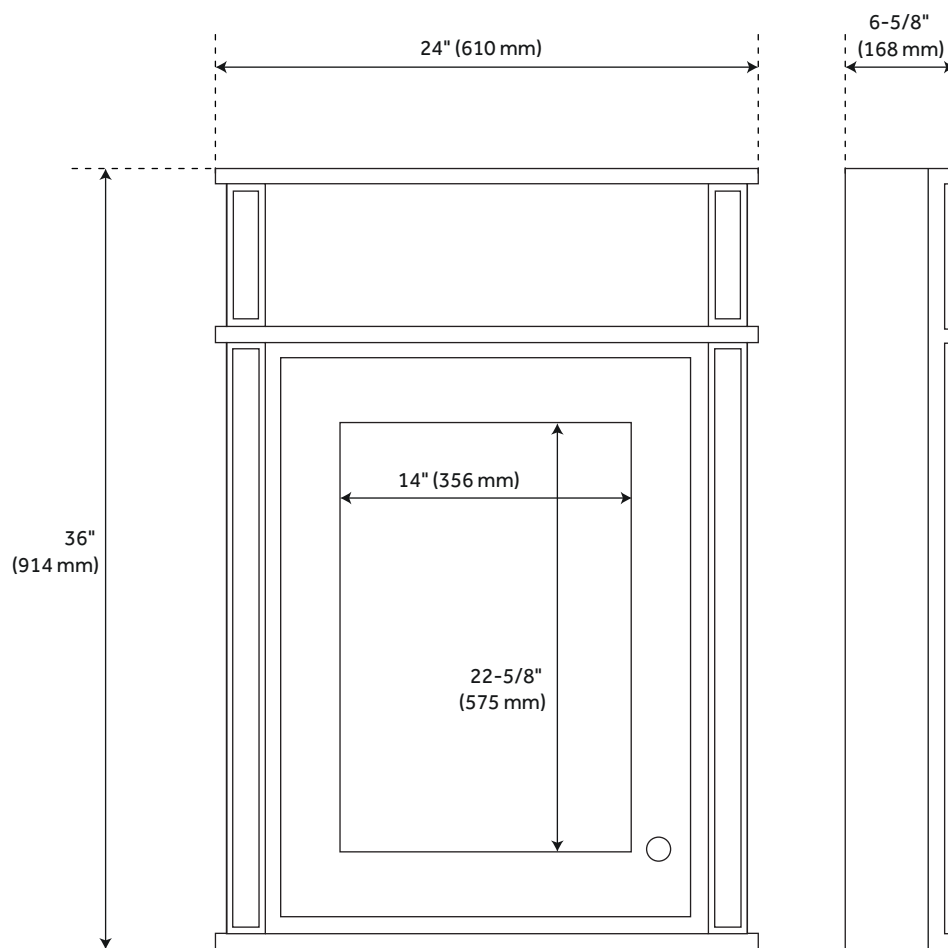

### FEATURES

Durable French Cleat Mounting System Included  
Additional Hardware Finishes Available  
Features: Framed, Mirrored  
Material: Mahogany  
Design: Traditional  
Mirror Shape: Rectangle  
Mounting Hardware Included: Yes  
Assembly Required: No  
Adjustable Shelves: Yes

### CONTENTS

24" MEDICINE CABINET .....PAGE 2  
36" MEDICINE CABINET .....PAGE 3

REVISED 02/03/2021

### FEATURES

- Width: 24"
- Height: 36"
- Depth: 6-5/8"
- Mirror Only Width: 14"
- Mirror Only Height: 22-5/8"

### FEATURES

- Width: 36"
- Height: 36"
- Depth: 6-5/8"
- Mirror Only Width: 10-3/8"
- Mirror Only Height: 22-5/8"