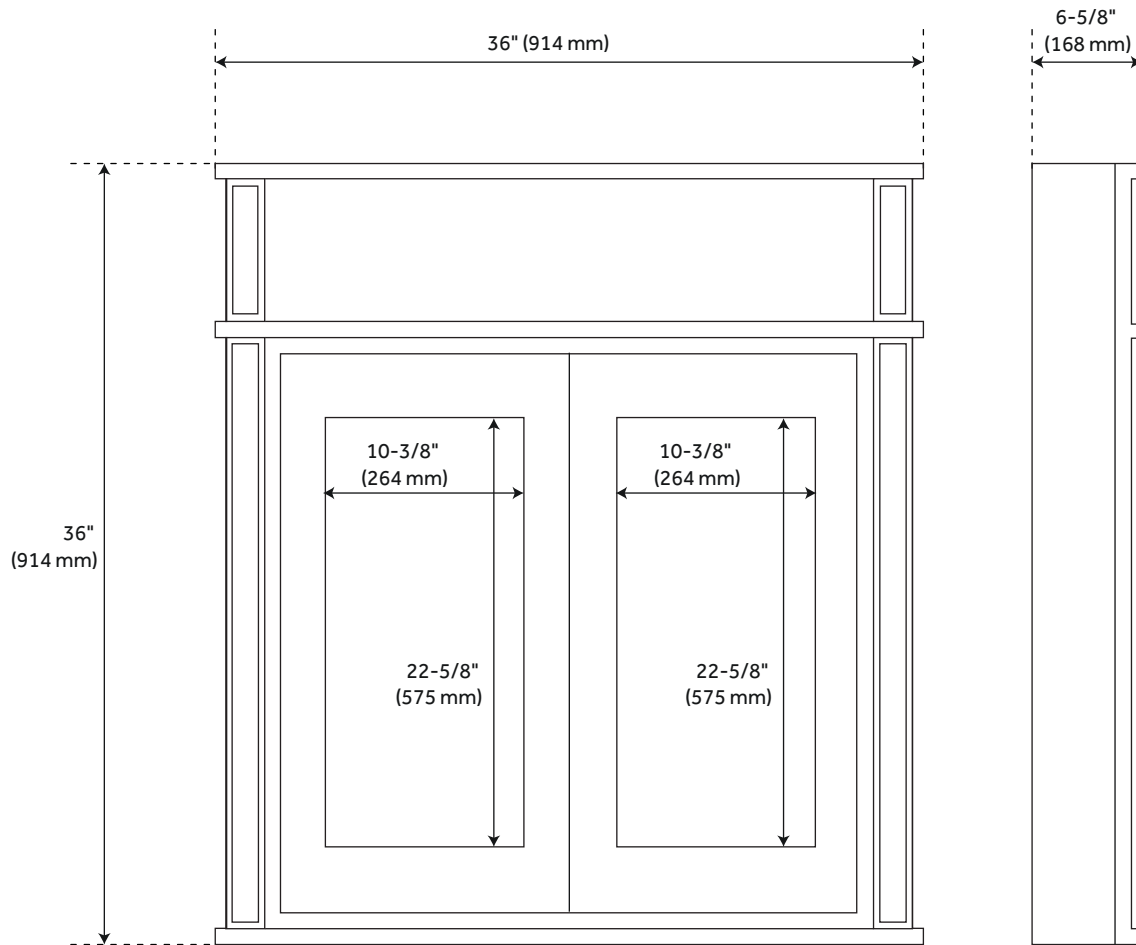

### FEATURES

- Width: 24"
- Height: 36"
- Depth: 6-5/8"
- Mirror Only Width: 14"
- Mirror Only Height: 22-5/8"

### PRODUCT IMAGE

All dimensions and specifications are nominal and may vary. Use actual products for accuracy in critical situations.

PAGE 2

### FEATURES

- Width: 36"
- Height: 36"
- Depth: 6-5/8"
- Mirror Only Width: 10-3/8"
- Mirror Only Height: 22-5/8"