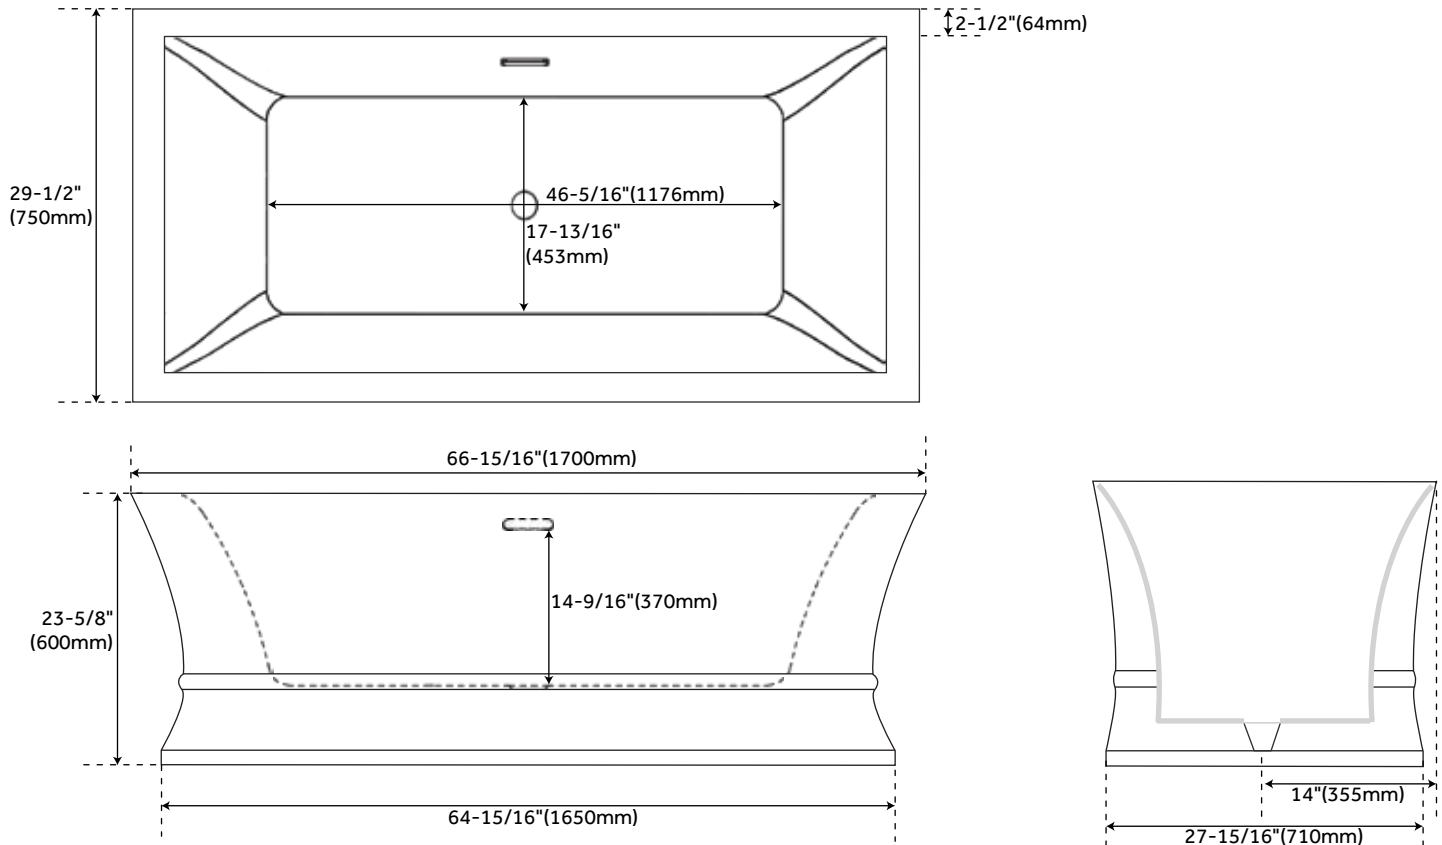

67" RIVERIA

ACRYLIC FREESTANDING TUB

SKU: 951570

FEATURES

Product Finish: White
Overflow Hole: Integral
Shape: Rectangle
Material: Acrylic
Tap Deck: No
Drain Included: Yes
Drain Placement: Center
Faucet Included: No
Faucet Drillings: No Drillings
Water Capacity (Gallons): 67
Built-In Adjusters: Yes
Tub Weight Uncrated (lbs): 143
Tub Weight Crated (lbs): 310

SIGNATURE HARDWARE Lifetime Warranty

See website for detailed warranty information.

CONTENTS

67" TUB PAGE 2

REVISED 01/07/2021

67" RIVERIA

ACRYLIC FREESTANDING TUB

SKU: 951570

FEATURES

- Length: 66-15/16"
- Width: 29-1/2"
- Height: 23-5/8"
- Tub Interior Length: 46-5/16"
- Tub Interior Width: 17-13/16"
- Water Depth to Rim: 17-5/16"
- Water Depth To Overflow: 14-9/16"

PRODUCT IMAGE

All dimensions and specifications are nominal and may vary. Use actual products for accuracy in critical situations.

PAGE 2