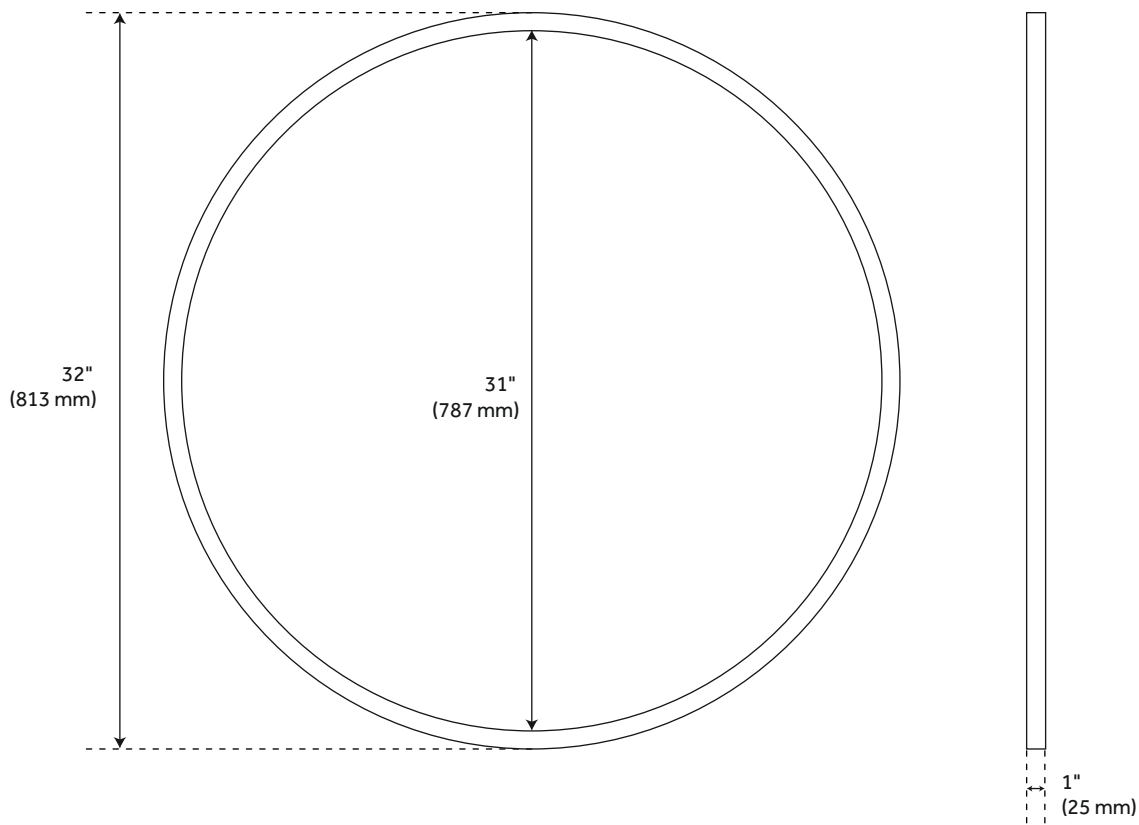

GUZMAN

ROUND DECORATIVE VANITY MIRROR

SKU: 950963

FEATURES

Horizontal / Vertical Mounting is 2-1/2" centers with three holes.

Durable French cleat mounting system included.

CONTENTS

MIRROR PAGE 2

REVISED 11/17/2020

GUZMAN

ROUND DECORATIVE VANITY MIRROR

SKU: 950963

FEATURES

Features: Framed
Design: Modern
Mirror Shape: Round
Height: 32"
Width: 32"
Depth: 1"
Mounting Hardware Included: Yes
Assembly Required: No
Mirror Only Height: 31"
Mirror Only Width: 31"

PRODUCT IMAGE

All dimensions and specifications are nominal and may vary. Use actual products for accuracy in critical situations.

PAGE 2