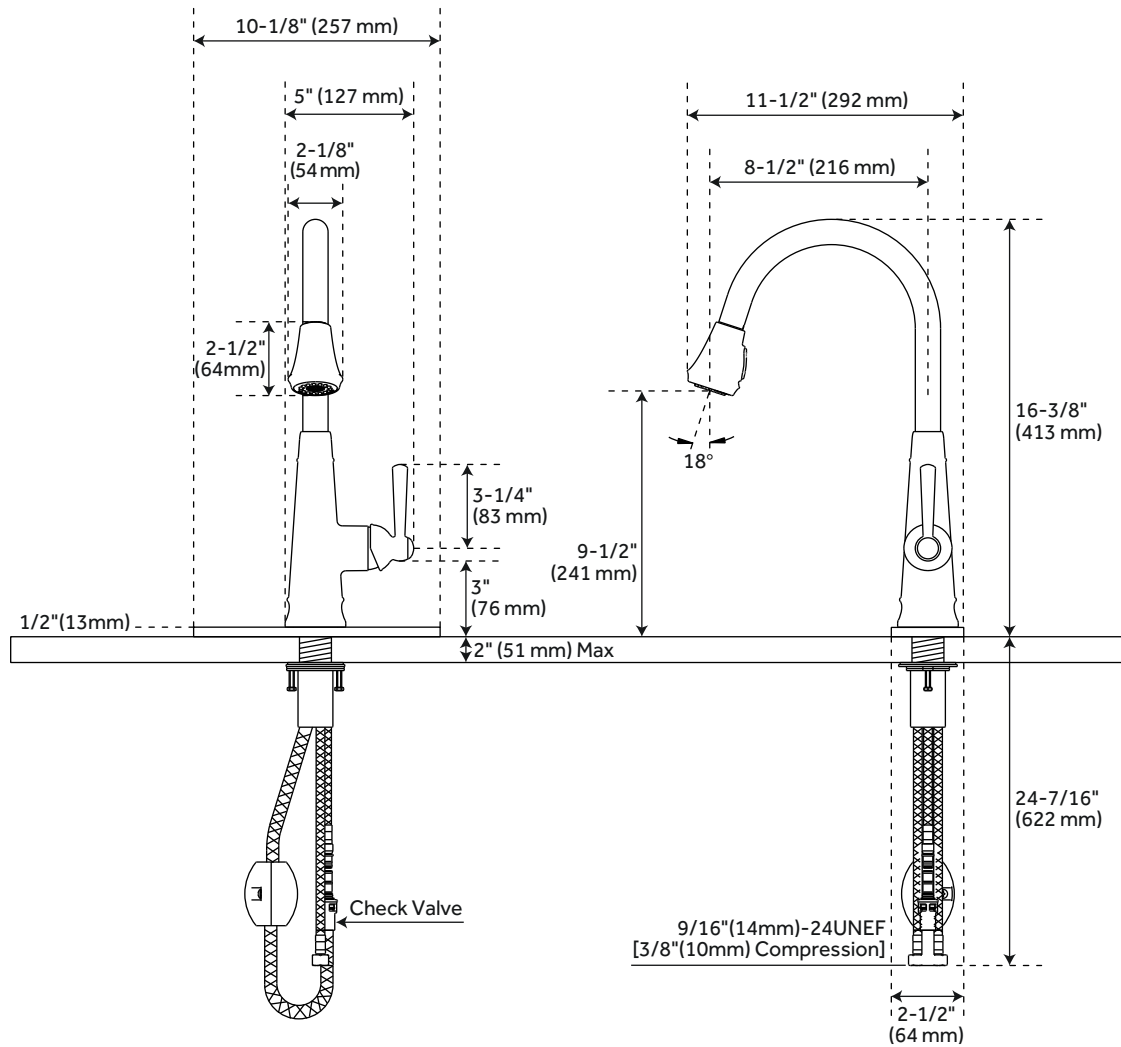

### FEATURES

Installation Type: Single-Hole  
Faucet Holes: 1  
Faucet Centers: Single-Hole  
Handle Type: Lever  
Features: Deck Plate, Pull-Down  
Design: Traditional  
Faucet Material: Brass  
Swivel Spout: Yes  
Ceramic Disc Cartridges: Yes  
Hot and Cold Indicators: No  
Drain Included: No  
Maximum Flow Rate: 1.75 gpm (6.6L/min)  
max @ 60 psi  
Braided Nylon Supplies  
Deck Plate Can be Used to Hide the Unused  
Mounting Holes

### CONTENTS

KITCHEN SINK FAUCET ..... PAGE 2

REVISED 07/07/2020

### FEATURES

Length: 10-1/8"  
 Width: 11-1/2"  
 Height: 16-3/8"  
 Height To Spout: 9-1/2"  
 Spout Reach: 8-1/2"  
 Base Plate Length: 10-1/8"  
 Base Plate Width: 2-1/2"  
 Handle Length: 3-1/4"  
 Height to Bottom of Handle: 3"  
 IPS: 3/8"