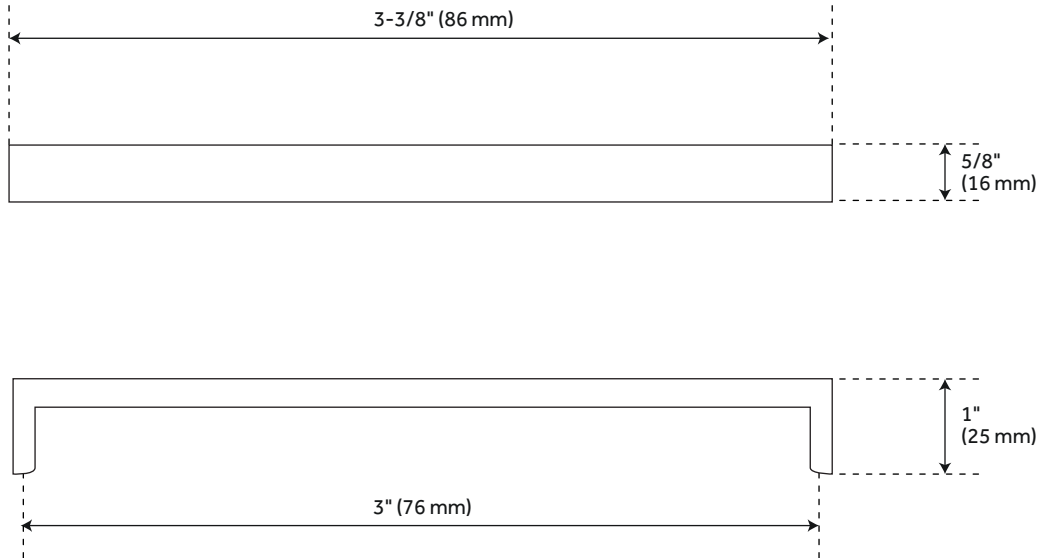

GROHL

HAMMERED BRASS CABINET PULL

SKU: 949474

FEATURES

Sold Individually.

3" Center overall dimensions: 3-3/8" W x 5/8" H x 1" D.

4" Center overall dimensions: 4-3/8" W x 5/8" H x 1" D.

6" Center overall dimensions: 6-1/4" W x 5/8" H x 1" D.

10" Center overall dimensions: 10-1/4" W x 5/8" H x 1" D.

CONTENTS

3" CABINET PULL	PAGE 2
4" CABINET PULL	PAGE 3
6" CABINET PULL	PAGE 4
10" CABINET PULL	PAGE 5

REVISED 03/05/2020

GROHL

3" HAMMERED BRASS CABINET PULL

SKU: 453303, 453304, 453305, 453306

FEATURES

- Material: Brass
- Design: Traditional
- Height: 5/8"
- Depth: 1"
- Mounting Hardware Included: Yes
- Mounting Hardware Concealed: Yes
- Mounts From: Back

PRODUCT IMAGE

FEATURES

- Material: Brass
- Design: Traditional
- Height: 5/8"
- Depth: 1"
- Mounting Hardware Included: Yes
- Mounting Hardware Concealed: Yes
- Mounts From: Back

PRODUCT IMAGE

All dimensions and specifications are nominal and may vary. Use actual products for accuracy in critical situations.