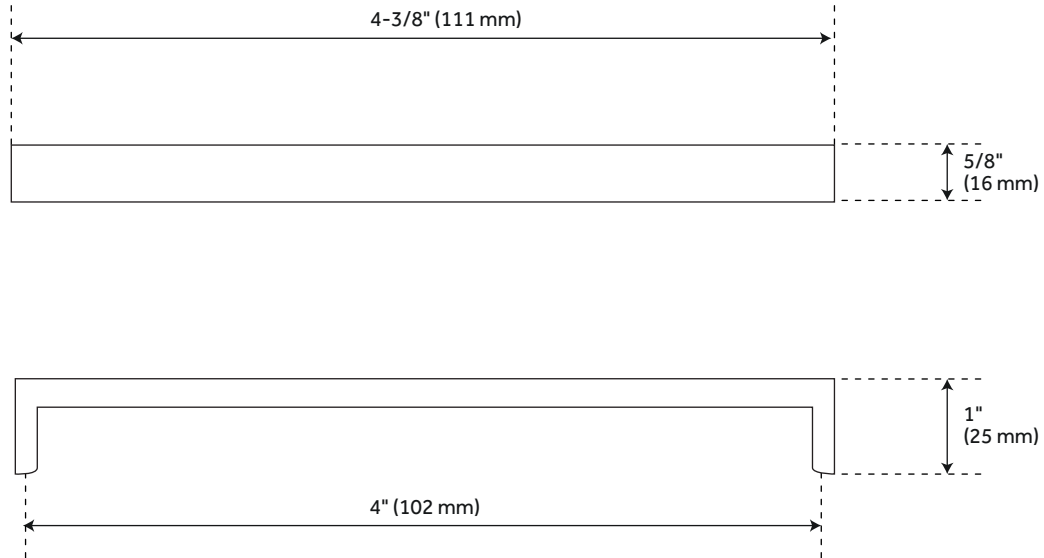

10" Center overall dimensions: 10-1/4" W x 5/8" H x 1" D.

CONTENTS

3" CABINET PULL	PAGE 2
4" CABINET PULL	PAGE 3
6" CABINET PULL	PAGE 4
10" CABINET PULL	PAGE 5

REVISED 03/05/2020

GROHL

3" HAMMERED BRASS CABINET PULL

SKU: 453303, 453304, 453305, 453306

FEATURES

- Material: Brass
- Design: Traditional
- Height: 5/8"
- Depth: 1"
- Mounting Hardware Included: Yes
- Mounting Hardware Concealed: Yes
- Mounts From: Back

PRODUCT IMAGE

FEATURES

- Material: Brass
- Design: Traditional
- Height: 5/8"
- Depth: 1"
- Mounting Hardware Included: Yes
- Mounting Hardware Concealed: Yes
- Mounts From: Back

PRODUCT IMAGE

All dimensions and specifications are nominal and may vary. Use actual products for accuracy in critical situations.