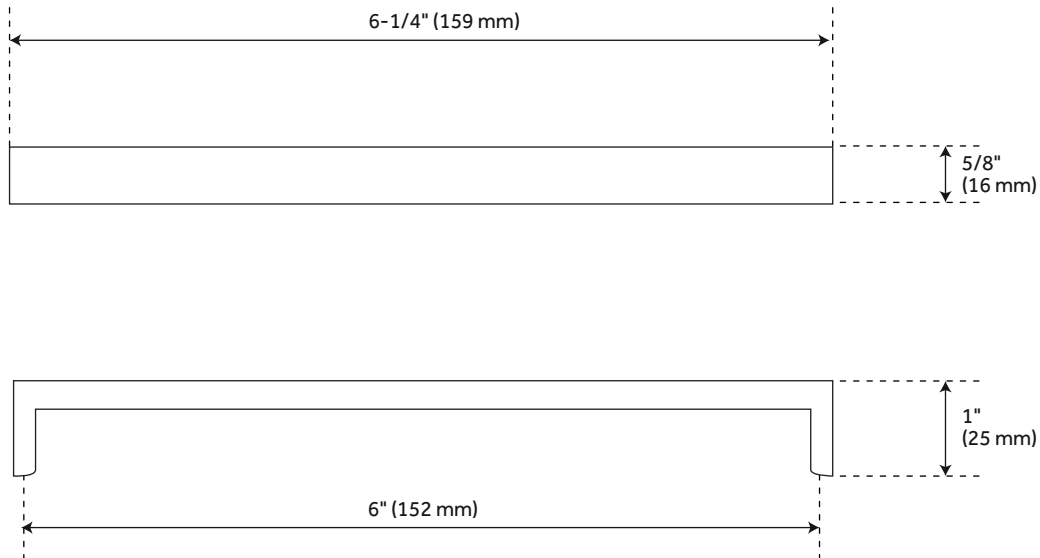

GROHL

6" HAMMERED BRASS CABINET PULL

SKU: 453311, 453312, 453313, 453314

FEATURES

- Material: Brass
- Design: Traditional
- Height: 5/8"
- Depth: 1"
- Mounting Hardware Included: Yes
- Mounting Hardware Concealed: Yes
- Mounts From: Back