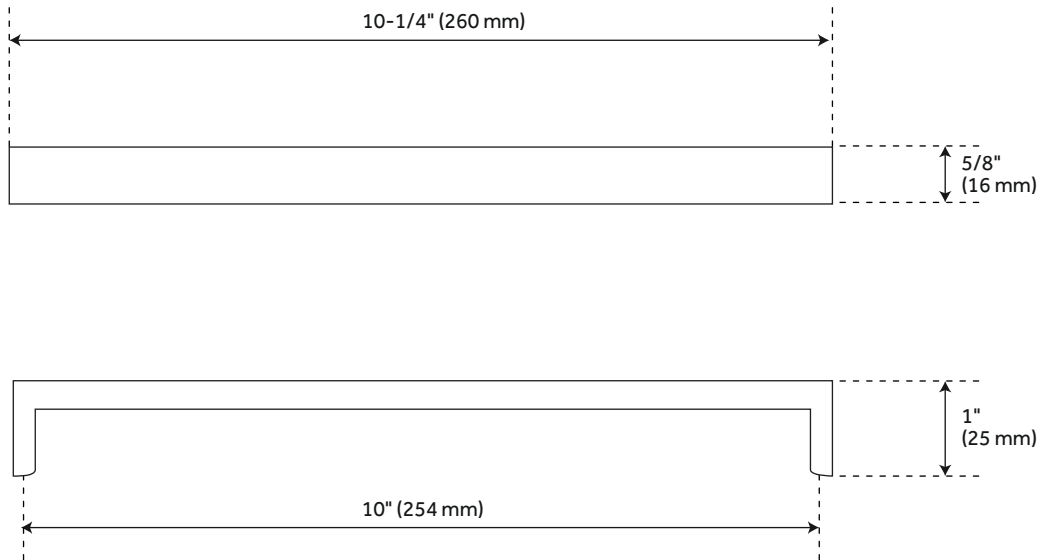

FEATURES

- Material: Brass
- Design: Traditional
- Height: 5/8"
- Depth: 1"
- Mounting Hardware Included: Yes
- Mounting Hardware Concealed: Yes
- Mounts From: Back

PRODUCT IMAGE

All dimensions and specifications are nominal and may vary. Use actual products for accuracy in critical situations.

PRODUCT IMAGE

All dimensions and specifications are nominal and may vary. Use actual products for accuracy in critical situations.

PAGE 4
PID or Code: 521045/521046/521047/521048

GROHL

10" HAMMERED BRASS CABINET PULL

SKU: 453315, 453316, 453317, 452218

FEATURES

- Material: Brass
- Design: Traditional
- Height: 5/8"
- Depth: 1"
- Mounting Hardware Included: Yes
- Mounting Hardware Concealed: Yes
- Mounts From: Back

PRODUCT IMAGE