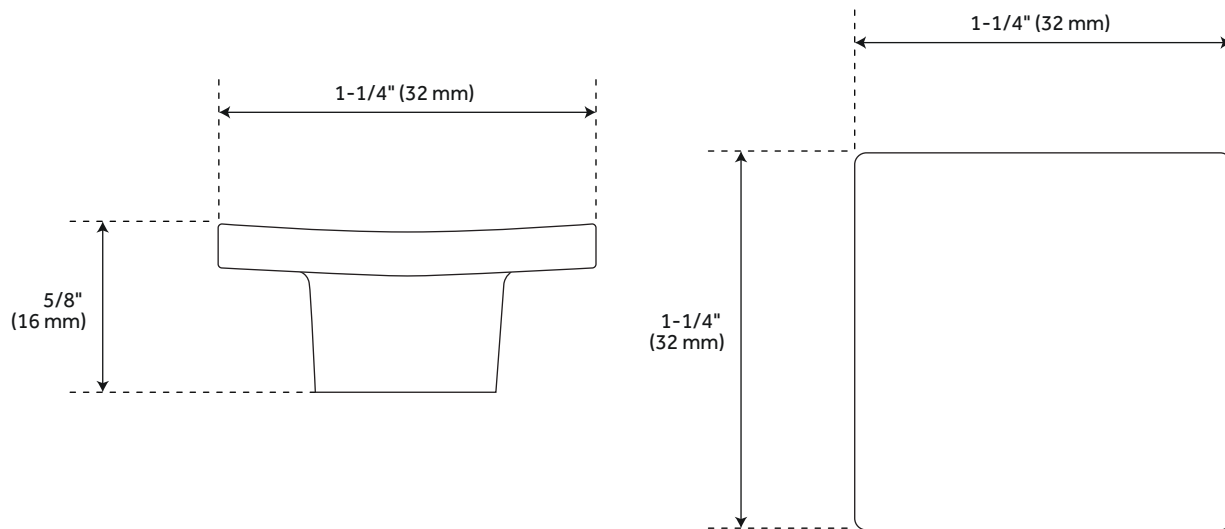

AMUN

SOLID BRASS SQUARE KNOB

SKU: 949470

FEATURES

Sold Individually.

1-1/4" overall dimensions: 1-1/4" W x 1-1/4" H x 5/8" D.

1-3/4" overall dimensions: 1-3/4" W x 1-3/4" H x 3/4" D.

CONTENTS

| | |
|-------------------|--------|
| 1-1/4" KNOB | PAGE 2 |
| 1-3/4" KNOB | PAGE 3 |

REVISED 03/03/2020

AMUN

1-1/4 AMUN SOLID BRASS SQUARE CABINET KNOB

SKU: 453259, 453260, 453261, 453262

FEATURES

- Material: Brass
- Design: Modern
- Mounting Hardware Included: Yes
- Mounting Hardware Concealed: Yes
- Mounts From: Back

PRODUCT IMAGE

All dimensions and specifications are nominal and may vary. Use actual products for accuracy in critical situations.

PAGE 2
PID or Code: 520989/520990
520991/520992

AMUN

1-3/4 AMUN SOLID BRASS SQUARE CABINET KNOB