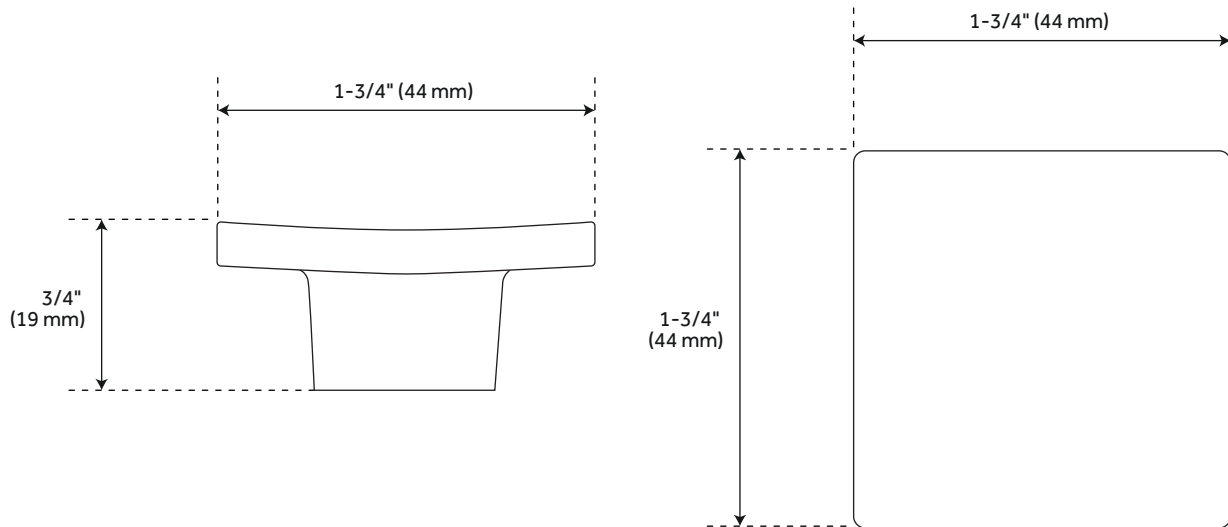

AMUN

1-3/4 AMUN SOLID BRASS SQUARE CABINET KNOB

SKU: 453263, 453264, 453265, 453266

FEATURES

- Material: Brass
- Design: Modern
- Mounting Hardware Included: Yes
- Mounting Hardware Concealed: Yes
- Mounts From: Back