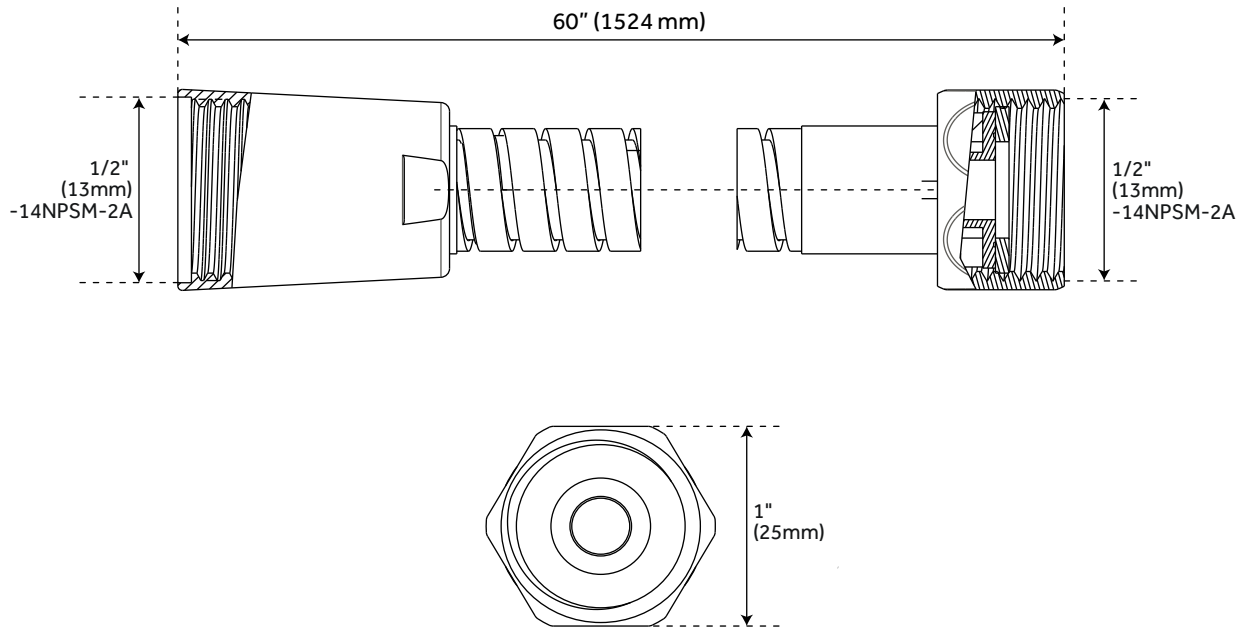

TRADITIONAL

MULTIFUNCTION HAND SHOWER WITH HOSE

SKU: 949077

FEATURES

- Assembly Required: No
- Metal Bar and Mounting Posts
- Adjustable Angle for Hand Shower Mount
- 5 Function Hand Shower (Full Spray, Massage Spray, Aerated Spray, Full & Massage Spray, and Full & Aerated Spray)
- Easy Clean Rubber Nozzles
- Factory Installed Backflow Prevention Check Valve
- 60" - 72" Stretchable Metal Shower Hose
- Double Spiral Constructed Hose
- Metal Conical Nut
- Hand Shower Flow Rate: 1.8 gpm (6.8 L/min) @ 80 psi

CONTENTS

HAND SHOWER	PAGE 2
HOSE	PAGE 3

REVISED 12/03/2020

TRADITIONAL

MULTIFUNCTION HAND SHOWER

SKU: 949077

FEATURES

Material: ABS
Shape: Round
Length: 3-5/8"
Width: 2-3/4"
Height: 9-3/4"

PAGE 2
Code: SHHS4010G

TRADITIONAL

METAL HAND SHOWER HOSE

SKU: 949077

FEATURES

Length: 60"
Width: 1/2"
NPT Connection: 1/2"

CODES/STANDARDS

cUPC
ASME A112.18.1/CSA B125.1
Massachusetts Accepted

PRODUCT IMAGE

All dimensions and specifications are nominal and may vary. Use actual products for accuracy in critical situations.

PAGE 3
Code: SHH1010