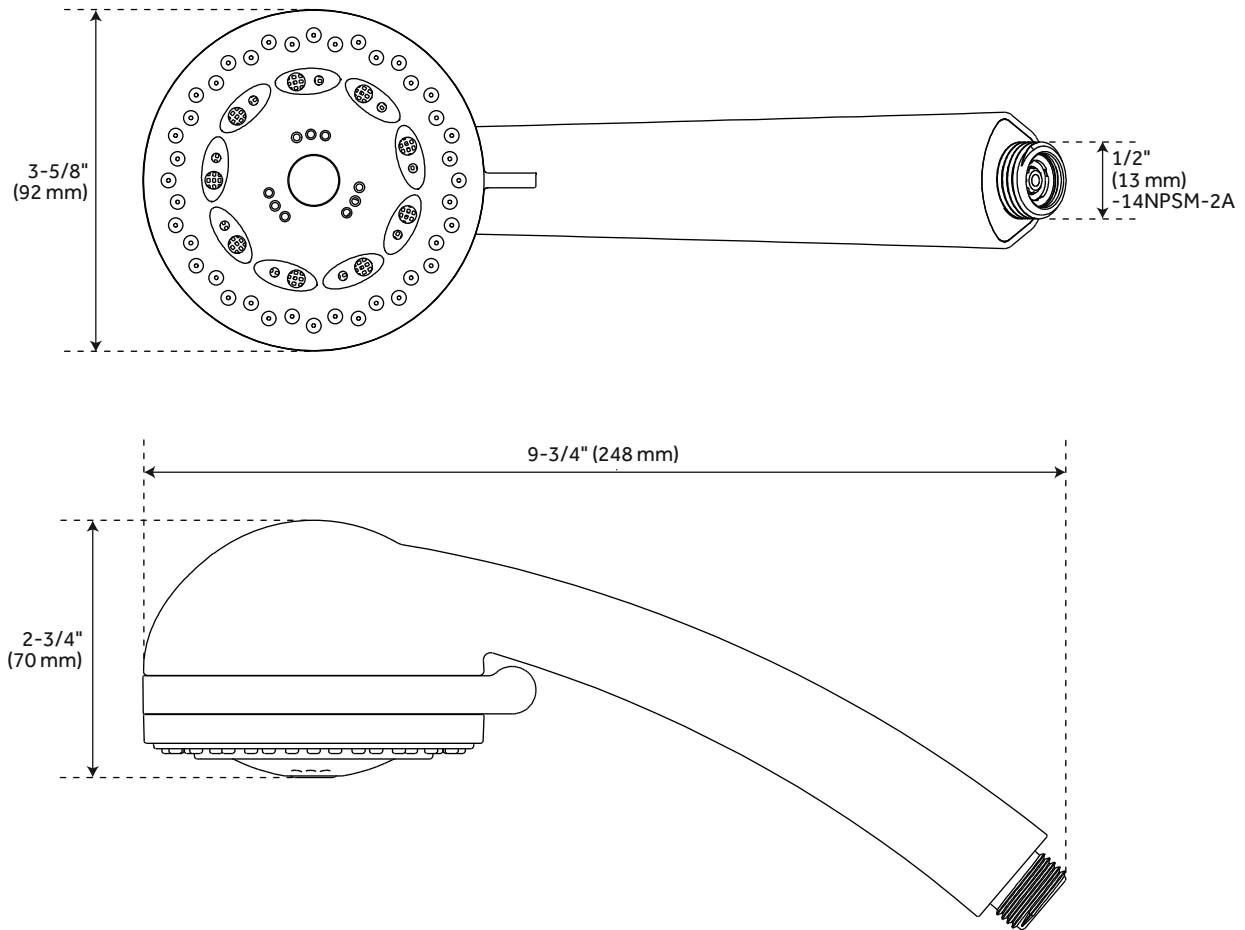

TRADITIONAL

MULTIFUNCTION HAND SHOWER WITH HOSE

SKU: 949077

FEATURES

- Assembly Required: No
- Metal Bar and Mounting Posts
- Adjustable Angle for Hand Shower Mount
- 5 Function Hand Shower (Full Spray, Massage Spray, Aerated Spray, Full & Massage Spray, and Full & Aerated Spray)
- Easy Clean Rubber Nozzles
- Factory Installed Backflow Prevention Check Valve
- 60" - 72" Stretchable Metal Shower Hose
- Double Spiral Constructed Hose
- Metal Conical Nut
- Hand Shower Flow Rate: 1.8 gpm (6.8 L/min) @ 80 psi

CONTENTS

HAND SHOWER	PAGE 2
HOSE	PAGE 3

REVISED 12/03/2020

TRADITIONAL

MULTIFUNCTION HAND SHOWER

SKU: 949077

FEATURES

Material: ABS
Shape: Round
Length: 3-5/8"
Width: 2-3/4"
Height: 9-3/4"

PAGE 2
Code: SHHS4010G

TRADITIONAL

METAL HAND SHOWER HOSE

SKU: 949077

FEATURES

Length: 60"
Width: 1/2"
NPT Connection: 1/2"

CODES/STANDARDS

cUPC
ASME A112.18.1/CSA B125.1
Massachusetts Accepted

PRODUCT IMAGE

All dimensions and specifications are nominal and may vary. Use actual products for accuracy in critical situations.

PAGE 3
Code: SHH1010