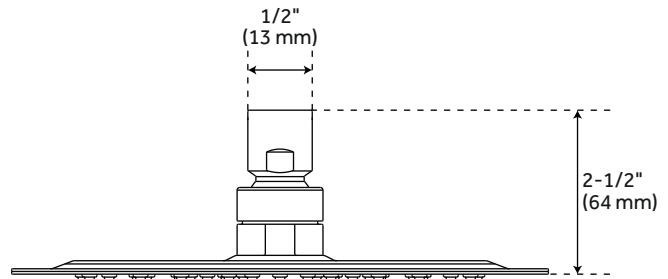

CONTEMPORARY

LOW PROFILE SHOWER HEAD WITH CEILING-MOUNT ARM

SKU: 949067

FEATURES

- Shape: Round
- Installation Type: Ceiling Mount
- Shower Head Flow Rate: 1.8 gpm (6.8L/min)
max @ 80 psi
- Shower Head Spray: Single Function
(Full Spray)
- Shower Arm Included: Yes
- Shower Head Swivel: Yes
- Easy Clean Rubber Nozzles
- Brass Ball Joint
- Escutcheon Included: Yes

CONTENTS

- SHOWER HEAD PAGE 2
- SHOWER ARM PAGE 3

REVISED 01/22/2021

CONTEMPORARY

LOW PROFILE SHOWER HEAD

SKU: 949067

FEATURES

Material: Stainless Steel
Height: 2-1/2"
IPS: 1/2"

PAGE 2
Code: SHRS820RG, SHRS1020RG

CONTEMPORARY

CEILING-MOUNT SHOWER ARM

SKU: 949067

FEATURES

Material: Brass
Base Plate Diameter: 2-3/8"
IPS: 1/2"
Length: 12"

CODES/STANDARDS

cCSAus
ASME A112.18.1/CSA B125.1
Massachusetts Accepted