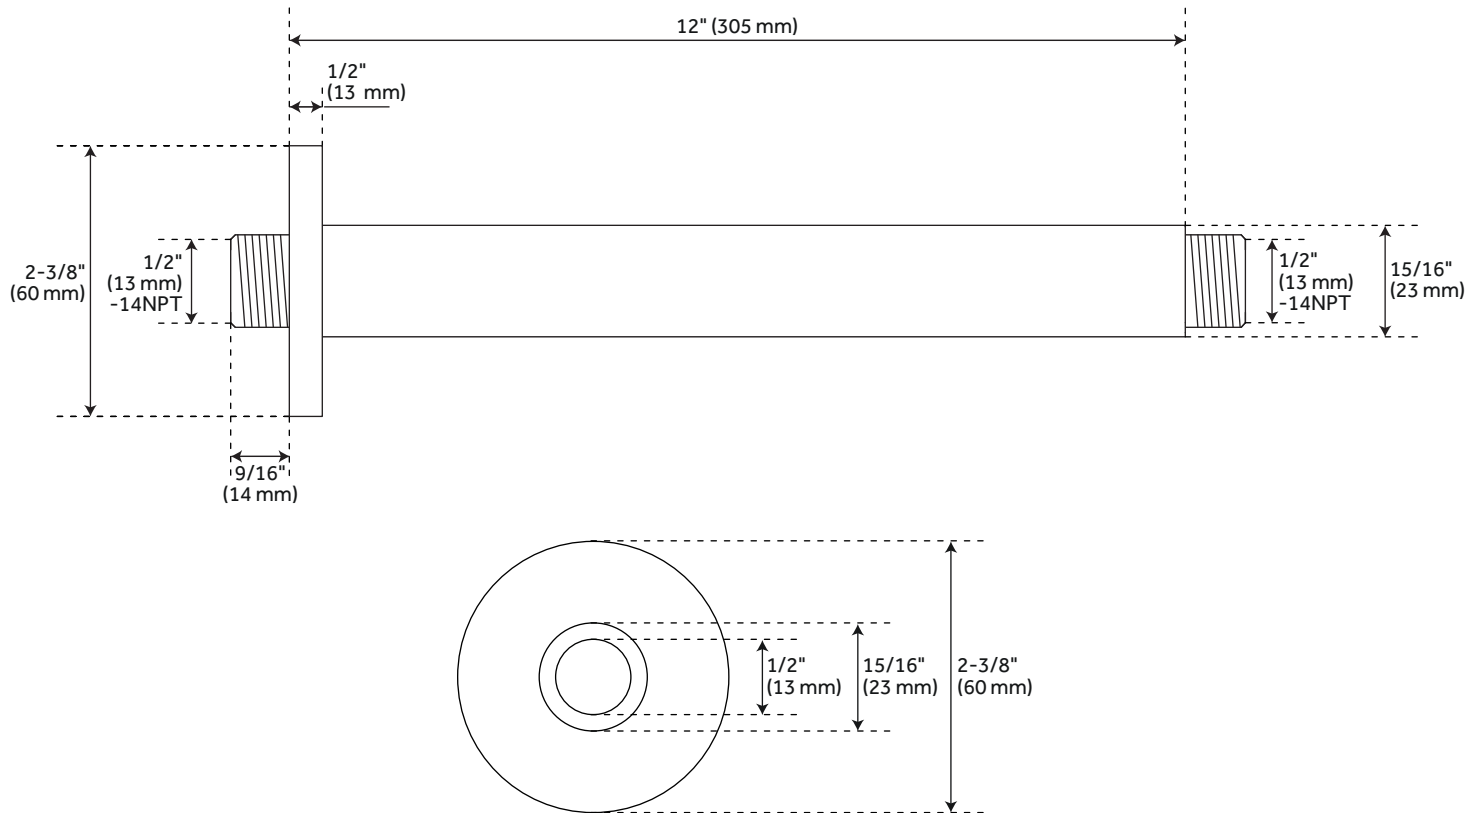

CONTEMPORARY

LOW PROFILE SHOWER HEAD WITH CEILING-MOUNT ARM

SKU: 949067

FEATURES

- Shape: Round
- Installation Type: Ceiling Mount
- Shower Head Flow Rate: 1.8 gpm (6.8L/min)
max @ 80 psi
- Shower Head Spray: Single Function
(Full Spray)
- Shower Arm Included: Yes
- Shower Head Swivel: Yes
- Easy Clean Rubber Nozzles
- Brass Ball Joint
- Escutcheon Included: Yes

CONTENTS

- SHOWER HEAD PAGE 2
- SHOWER ARM PAGE 3

REVISED 01/22/2021

CONTEMPORARY

LOW PROFILE SHOWER HEAD

SKU: 949067

FEATURES

Material: Stainless Steel
Height: 2-1/2"
IPS: 1/2"

CODES/STANDARDS

cCSAus
ASME A112.18.1/CSA B125.1
WaterSense
CEC Listed
Massachusetts Accepted

PRODUCT IMAGE

All dimensions and specifications are nominal and may vary. Use actual products for accuracy in critical situations.

PAGE 2
Code: SHRS820RG, SHRS1020RG

CONTEMPORARY

CEILING-MOUNT SHOWER ARM

SKU: 949067

FEATURES

Material: Brass
Base Plate Diameter: 2-3/8"
IPS: 1/2"
Length: 12"

CODES/STANDARDS

cCSAus
ASME A112.18.1/CSA B125.1
Massachusetts Accepted