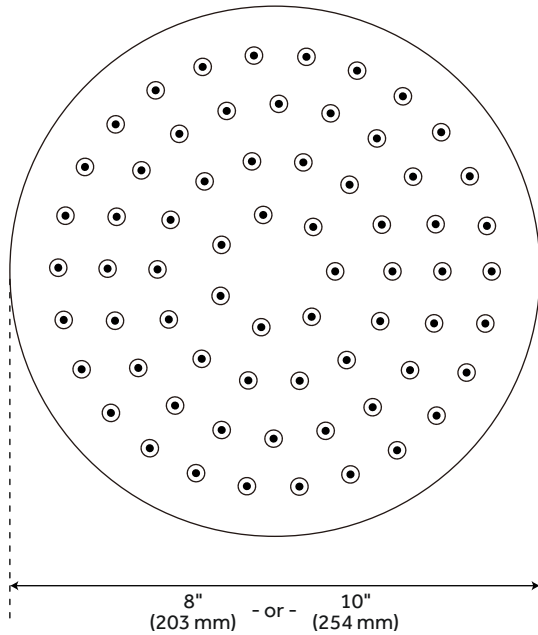

CONTEMPORARY

LOW PROFILE SHOWER HEAD WITH CEILING-MOUNT ARM

SKU: 949067

FEATURES

- Shape: Round
- Installation Type: Ceiling Mount
- Shower Head Flow Rate: 1.8 gpm (6.8L/min)
max @ 80 psi
- Shower Head Spray: Single Function
(Full Spray)
- Shower Arm Included: Yes
- Shower Head Swivel: Yes
- Easy Clean Rubber Nozzles
- Brass Ball Joint
- Escutcheon Included: Yes

CONTENTS

- SHOWER HEAD PAGE 2
- SHOWER ARM PAGE 3

REVISED 01/22/2021

CONTEMPORARY

LOW PROFILE SHOWER HEAD

SKU: 949067

FEATURES

Material: Stainless Steel
Height: 2-1/2"
IPS: 1/2"

PAGE 2
Code: SHRS820RG, SHRS1020RG

CONTEMPORARY

CEILING-MOUNT SHOWER ARM

SKU: 949067

FEATURES

Material: Brass
Base Plate Diameter: 2-3/8"
IPS: 1/2"
Length: 12"

CODES/STANDARDS

cCSAus
ASME A112.18.1/CSA B125.1
Massachusetts Accepted