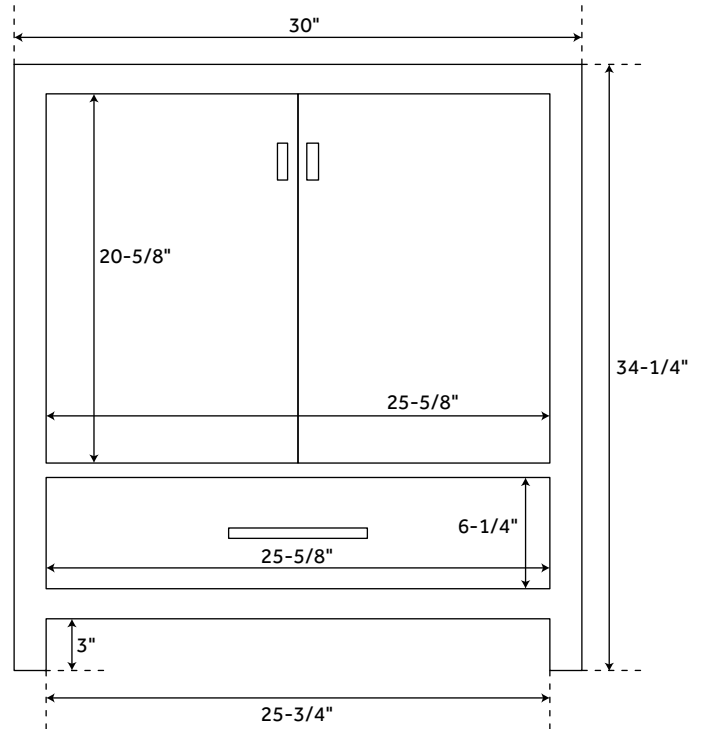

30" RADKE

VANITY

SKU: 448949, 448950, 448951, 448952

FEATURES

Material: Wood
Installation Type: Freestanding
Number of Basins: 1
Number of Doors: 2
Number of Drawers: 1
Features: Matching Mirror
Soft-Close Hinges
Width: 30"
Depth: 21"
Height: 34-1/4"
Assembly Required: No
Built-In Adjusters: Yes
Dovetail Drawers: Yes
Faucet Included: No
Vanity Top Included: Optional
Vanity Top Depth: 22"
Vanity Top Width: 31"
Mirror Included: Optional