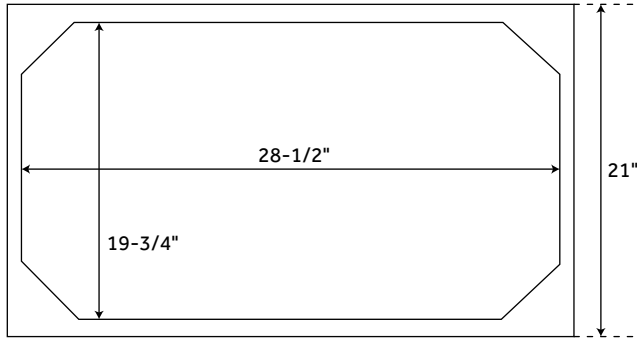

30" RADKE

VANITY

SKU: 448949, 448950, 448951, 448952

FEATURES

Material: Wood
Installation Type: Freestanding
Number of Basins: 1
Number of Doors: 2
Number of Drawers: 1
Features: Matching Mirror
Soft-Close Hinges
Width: 30"
Depth: 21"
Height: 34-1/4"
Assembly Required: No
Built-In Adjusters: Yes
Dovetail Drawers: Yes
Faucet Included: No
Vanity Top Included: Optional
Vanity Top Depth: 22"
Vanity Top Width: 31"
Mirror Included: Optional