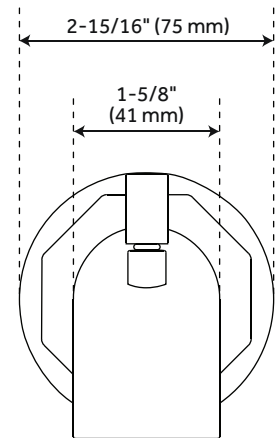

GREYIELD

TUB SPOUT WITH DIVERTER

SKU: 948965

FEATURES

- Material: Brass
- Installation Type: Wall Mount
- Assembly Required: No
- Design: Modern

CONTENTS

TUB SPOUTPAGE 2

REVISED 04/15/2021

GREYIELD

TUB SPOUT WITH DIVERTER

SKU: 948965

FEATURES

Width: 7-15/16"
Height: 3-1/16"
Base Plate Height: 2-15/16"
Base Plate Width: 2-15/16"
Spout Reach: 5-7/16"
Connection: 1/2" CTS Slip-Fit

CODES/STANDARDS