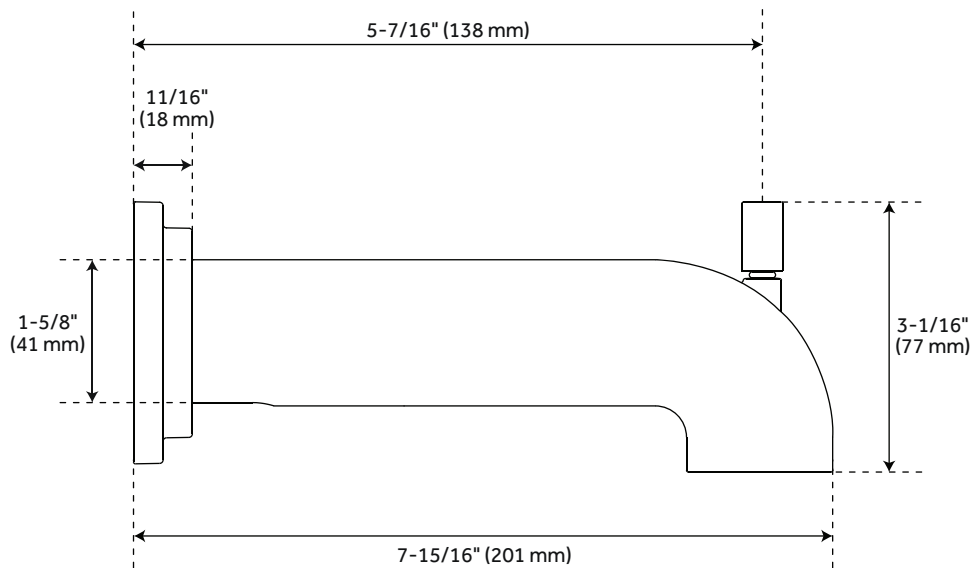

GREYIELD

TUB SPOUT WITH DIVERTER

SKU: 948965

FEATURES

- Material: Brass
- Installation Type: Wall Mount
- Assembly Required: No
- Design: Modern

CONTENTS

TUB SPOUTPAGE 2

REVISED 04/15/2021

GREYIELD

TUB SPOUT WITH DIVERTER

SKU: 948965

FEATURES

Width: 7-15/16"
Height: 3-1/16"
Base Plate Height: 2-15/16"
Base Plate Width: 2-15/16"
Spout Reach: 5-7/16"
Connection: 1/2" CTS Slip-Fit

CODES/STANDARDS

cUPC
ASME A112.18.1/CSA B125.1
CEC Listed
Massachusetts Accepted

PRODUCT IMAGE

All dimensions and specifications are nominal and may vary. Use actual products for accuracy in critical situations.

PAGE 2
Code: SHTS86