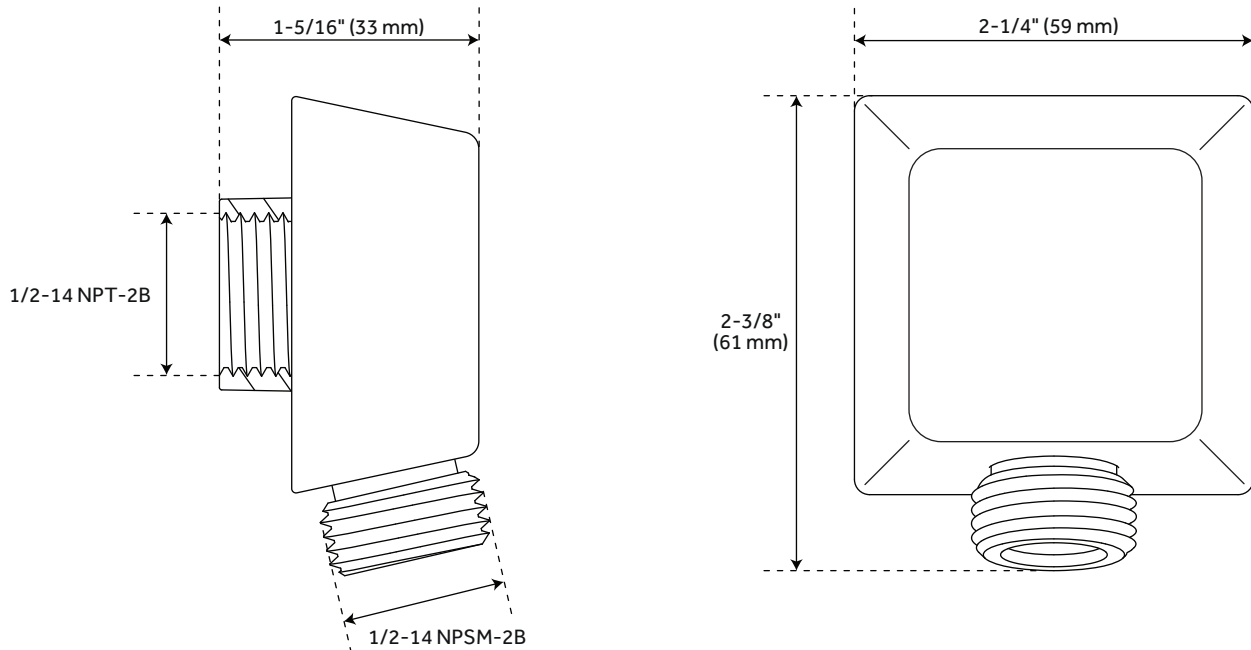

CONTEMPORARY

SQUARE WATER SUPPLY ELBOW FOR HAND SHOWER

SKU: 948933

FEATURES

Material: Brass

Design: Modern

Assembly Required: No

CONTENTS

WATER SUPPLY ELBOW PAGE 2

REVISED 04/07/2021

CONTEMPORARY

SQUARE WATER SUPPLY ELBOW FOR HAND SHOWER

SKU: 948933

FEATURES

Length: 2-1/4"
Width: 2-3/8"
Height: 1-5/16"
Wall Connection: 1/2-14 NPT-2B
Hose Connection: 1/2-14 NPSM-2B

CODES/STANDARDS

cUPC
ASME A112.18.1/CSA B125.1
Massachusetts Accepted

PRODUCT IMAGE

All dimensions and specifications are nominal and may vary. Use actual products for accuracy in critical situations.

PAGE 2
Code: SHWE2020