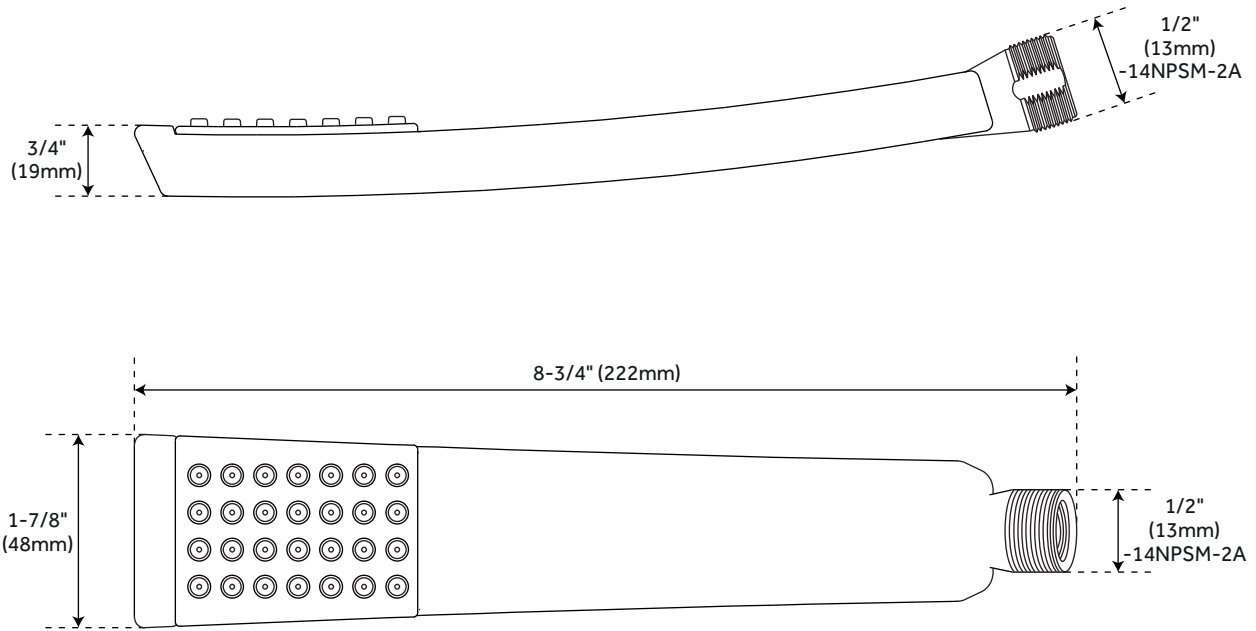

CONTEMPORARY

SQUARE HAND SHOWER

SKU: 948926

FEATURES

Material: ABS
Shape: Rectangle
Length: 1-7/8"
Width: 3/4"
Height: 8-3/4"
Assembly Required: No
Single Function Hand Shower (Full Spray)
Easy-Clean Spray Nozzles
Hand Shower Includes Backflow
Prevention
Maximum Flow Rate: 1.8 gpm (6.8L/min)
max @ 80 psi

All dimensions and specifications are nominal and may vary. Use actual products for accuracy in critical situations.

REVISED 12/18/2019
Code: SHHS4060GBN/SHHS4060GCP
SHHS4060GORB/SHHS4060GPN