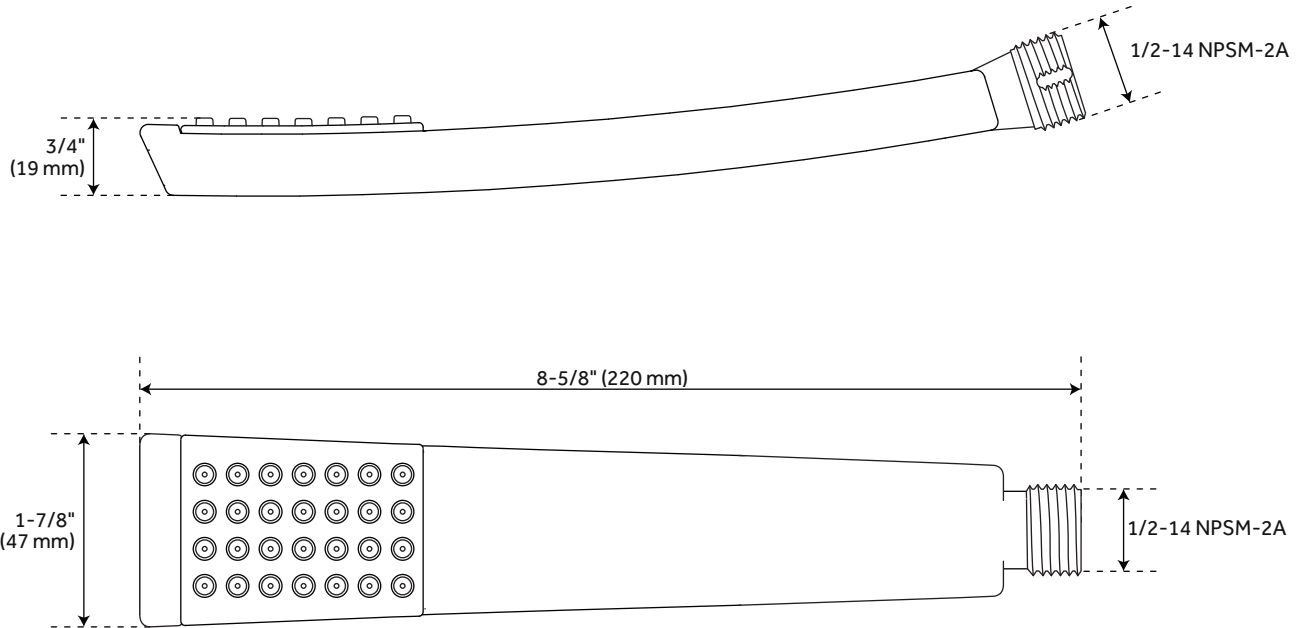

CONTEMPORARY

SQUARE HAND SHOWER

SKU: 948926

FEATURES

- Material: ABS
- Shape: Rectangle
- Assembly Required: No
- Design: Modern
- Single Function Hand Shower (Full Spray)
- Easy-Clean Spray Nozzles
- Factory Installed Backflow Prevention Check Valve
- Hose Sold Separately

CONTENTS

HAND SHOWER PAGE 2

REVISED 04/07/2021

CONTEMPORARY

SQUARE HAND SHOWER

SKU: 948926

FEATURES

Length: 1-7/8"
Width: 3/4"
Height: 8-5/8"
Connection: 1/2-14 NPSM-2A
Hand Shower Flow Rate:
1.8 gpm (6.8 L/min) max @ 80 psi

CODES/STANDARDS

cUPC
ASME A112.18.1/CSA B125.1
WaterSense
CEC Listed
Massachusetts Accepted

PRODUCT IMAGE

All dimensions and specifications are nominal and may vary. Use actual products for accuracy in critical situations.