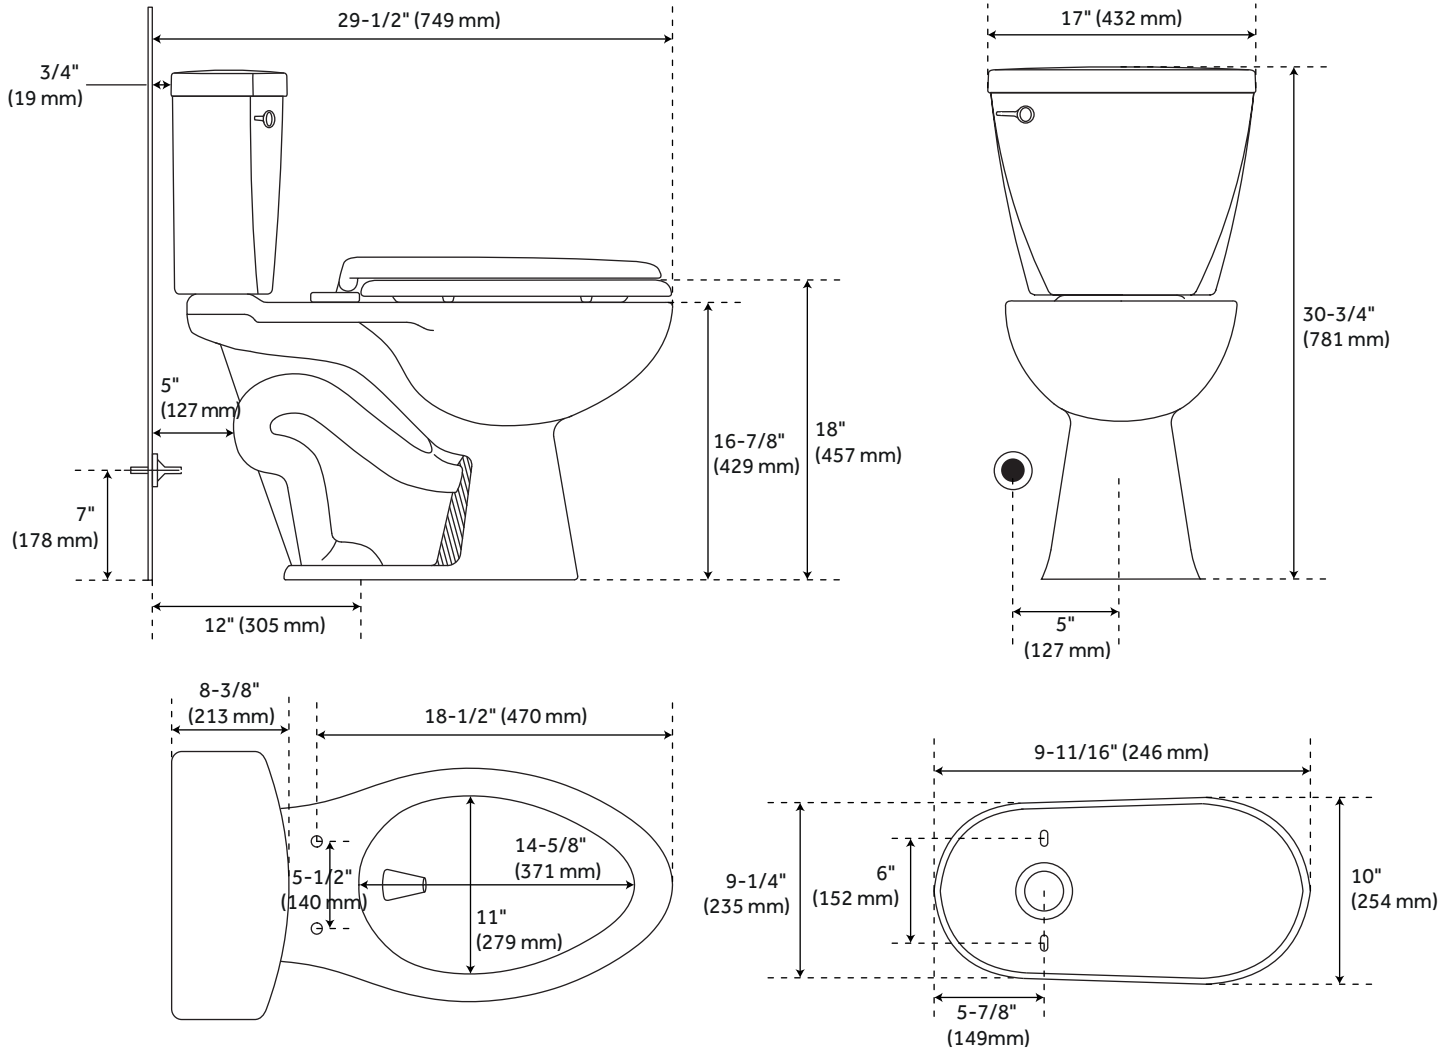

REVISED 12/29/2020

BRADENTON

TWO-PIECE ELONGATED TOILET - 10" ROUGH-IN

SKU: 948429

FEATURES

Product Finish: White
 Bowl Shape: Elongate
 Rough In: 10"
 Length: 17-1/8"
 Width: 28"
 Height: 30-5/8"
 Bowl Height: 16-7/8"
 Gallons Per Flush: 1.28
 Hardware Finish: Chrome
 Seat Included: Optional

All dimensions and specifications are nominal and may vary. Use actual products for accuracy in critical situations.

PAGE 2
 CODE: SHBD250WH, SHBD210WH

BRADENTON

TWO-PIECE ELONGATED TOILET - ECOCLEAN - 12" ROUGH-IN

SKU: 948429

FEATURES

Product Finish: White
 Material: Porcelain
 Bowl Shape: Elongated
 Rough In: 12"
 Length: 17"
 Width: 29-1/2"
 Height: 30-3/4"
 Bowl Height: 16-7/8"
 Gallons Per Flush: 1.28
 Hardware Finish: Chrome
 Seat Included: Optional

Product Finish: White
Bowl Shape: Elongated
Length: 14-1/8"
Width: 17-7/8"
Height: 2-3/8"

SIGNATURE HARDWARE LIFETIME WARRANTY

See website for warranty information

All dimensions and specifications are nominal and may vary. Use actual products for accuracy in critical situations.