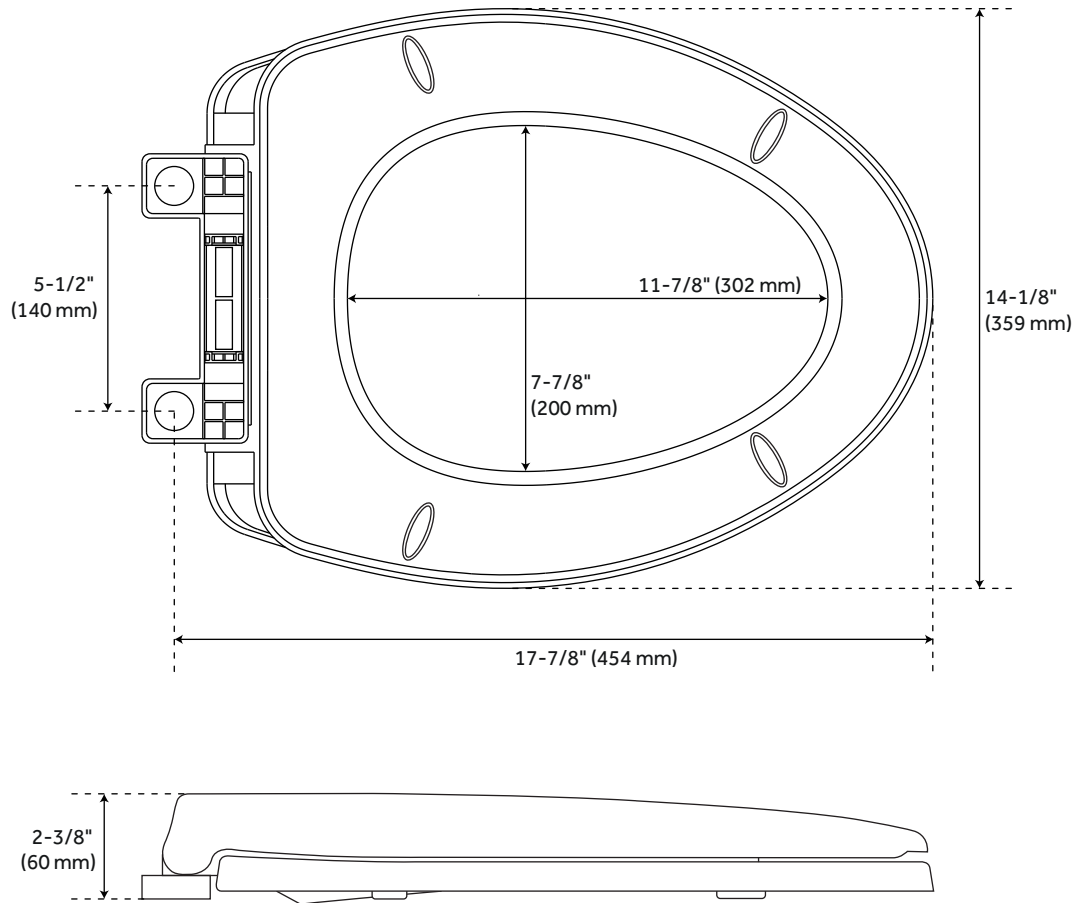

TRADITIONAL

SLIM SLOW-CLOSING TOILET SEAT - ELONGATED BOWL - WHITE

SKU: 447335

FEATURES

Product Finish: White
Bowl Shape: Elongated
Length: 14-1/8"
Width: 17-7/8"
Height: 2-3/8"