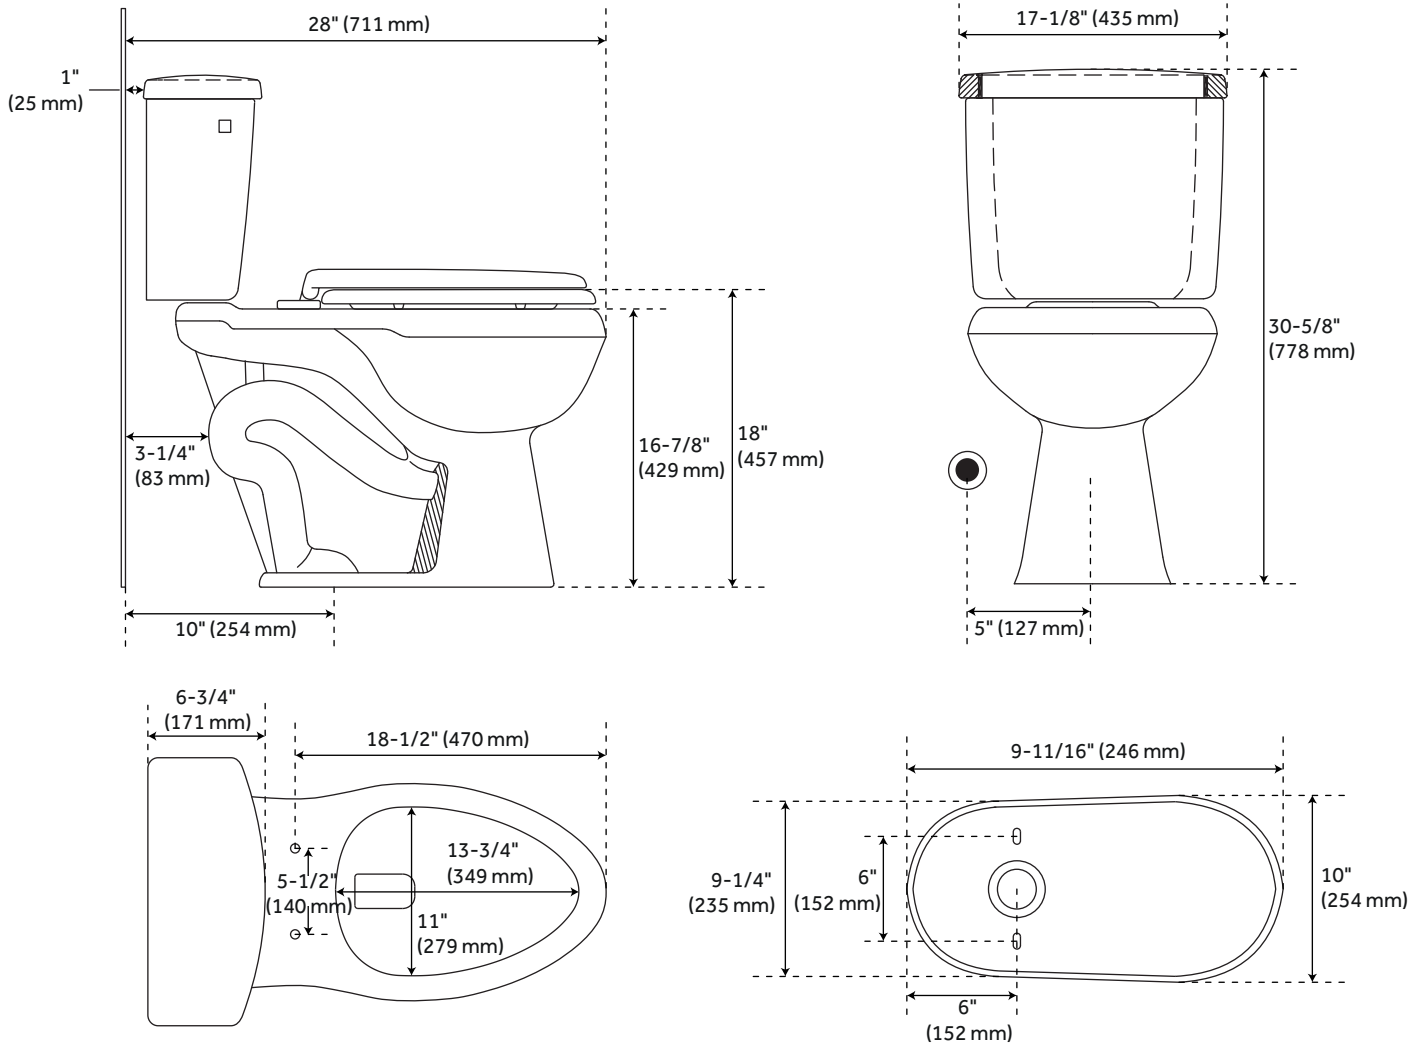

BRADENTON

TWO-PIECE ELONGATED TOILET

SKU: 948429

FEATURES

Visible trapway.

Toilet with a standard seat meets ADA requirements when installed according to ADA guidelines.

EcoClean option: features a rimless bowl that uses a powerful, horizontal-swirling flush to thoroughly rinse itself after each use, lessening waste buildup to make cleaning more efficient.

REVISED 12/29/2020

BRADENTON

TWO-PIECE ELONGATED TOILET - 10" ROUGH-IN

SKU: 948429

FEATURES

Product Finish: White
 Bowl Shape: Elongate
 Rough In: 10"
 Length: 17-1/8"
 Width: 28"
 Height: 30-5/8"
 Bowl Height: 16-7/8"
 Gallons Per Flush: 1.28
 Hardware Finish: Chrome
 Seat Included: Optional

SKU: 948429

FEATURES

Product Finish: White
 Material: Porcelain
 Bowl Shape: Elongated
 Rough In: 12"
 Length: 17"
 Width: 29-1/2"
 Height: 30-3/4"
 Bowl Height: 16-7/8"
 Gallons Per Flush: 1.28
 Hardware Finish: Chrome
 Seat Included: Optional

Product Finish: White
Bowl Shape: Elongated
Length: 14-1/8"
Width: 17-7/8"
Height: 2-3/8"

SIGNATURE HARDWARE LIFETIME WARRANTY

See website for warranty information

All dimensions and specifications are nominal and may vary. Use actual products for accuracy in critical situations.