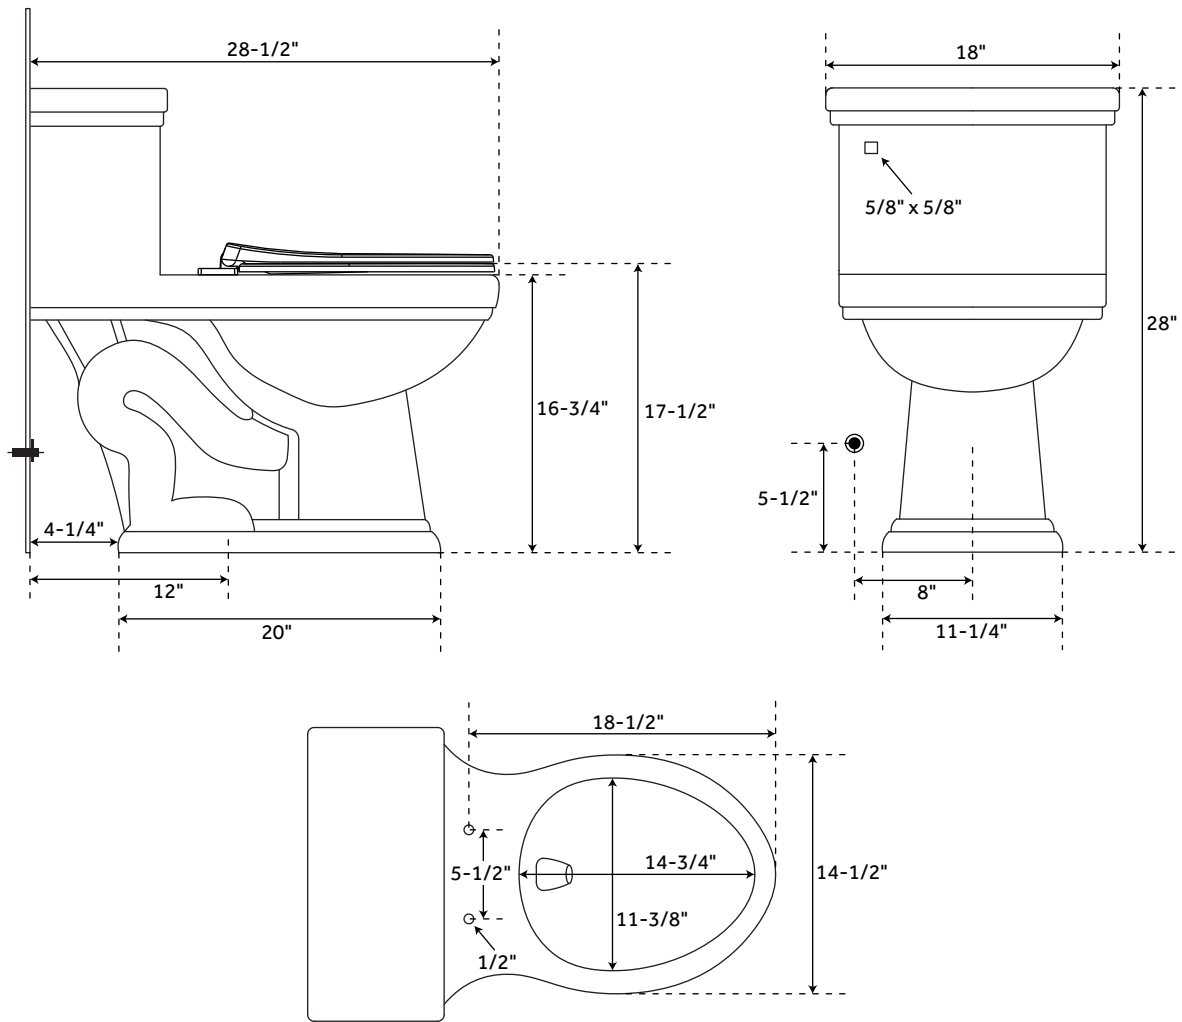

KEY WEST

ONE-PIECE ELONGATED TOILET - ADA COMPLIANT - WHITE

SKU: 948418

CONTENTS

TOILET PAGE 2

FEATURES

Visible trapway.

Toilet with a standard seat meets ADA requirements when installed according to ADA guidelines.

High efficiency toilet uses 20% less water than standard toilets.

Optional bidet seat details:

Bidet seat adds 1" to bowl height.

Side knob allows for adjustment of angle, water volume, and cleaning type.

Standard insulated tank prevents condensation.

Includes polished chrome metal flush lever.

SIGNATURE HARDWARE Lifetime Warranty

See website for detailed warranty information.

REVISED 01/17/2020

KEY WEST

ONE-PIECE ELONGATED TOILET - ADA COMPLIANT - WHITE

SKU: 948418

FEATURES

Product Finish: White
Material: Porcelain
Bowl Shape: Elongated
Rough In: 12"
Features: ADA Compliant
Length: 18"
Width: 28-1/2"
Height: 28"
Bowl Height: 16-3/4"
Gallons Per Flush: 1.28 (4.8 Lpf)
Hardware Finish: Chrome
Seat Included: Yes