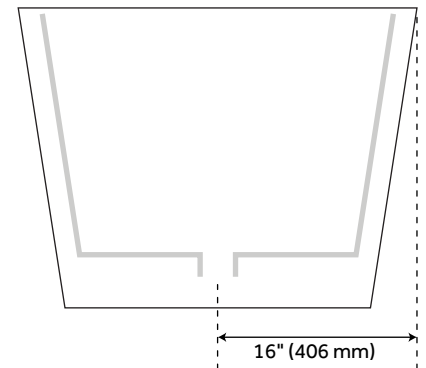

66" CARRAWAY

SOLID SURFACE FREESTANDING TUB - GLOSS FINISH

SKU: 948319

CONTENTS

66" TUB PAGE 2

FEATURES

Design: Modern
Product Finish: White
Features: Integral Drain & Overflow
Overflow Hole: Yes
Integral Drain & Overflow: Yes
Shape: Rectangle
Material: Solid Surface
Drain Included: Yes
Drain Finish: White
Faucet Included: No
Faucet Drillings: No Drillings
Built-In Adjusters: Yes
Tub Includes Matching Resin Pop-Up Drain Caps
Optional Quick Connect Drop-In Drain Kit Includes:
 Floor Plate
 1-1/2" PVC Pipe
 2" x 1-1/2" Trap Adapters
 1 Brass Threaded
 1 Brass Unthreaded Tailpiece and Plug
Installs Above Your Subfloor, but Underneath Your
Cement Floor or Tile, so You Do Not Need
Access Below the Fixture

REVISED 08/12/2020

66" CARRAWAY

SOLID SURFACE FREESTANDING TUB - GLOSS FINISH

SKU: 948319

FEATURES

Length: 66"
Width: 32"
Height: 24"
Tub Interior Length: 46-1/2"
Tub Interior Width: 25"
Tub Slope: 32°
Water Depth To Overflow: 16"
Tub Weight Uncrated (lbs): 269
Tub Weight Crated (lbs): 352