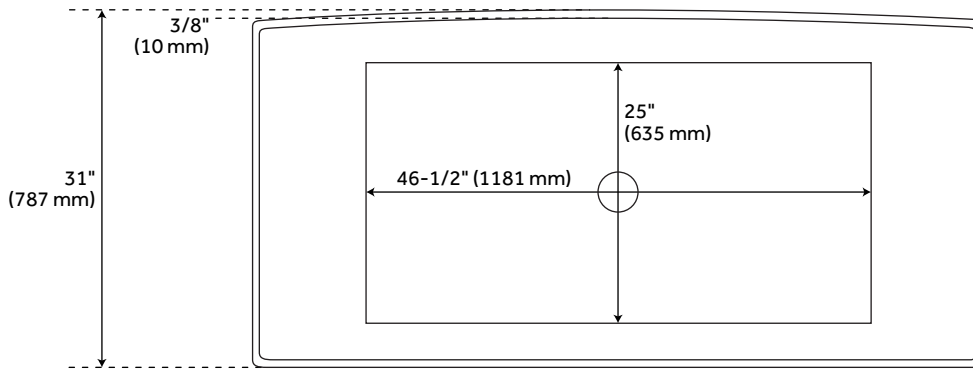

66" CARRAWAY

SOLID SURFACE FREESTANDING TUB - GLOSS FINISH

SKU: 948319

CONTENTS

66" TUB PAGE 2

FEATURES

Design: Modern
Product Finish: White
Features: Integral Drain & Overflow
Overflow Hole: Yes
Integral Drain & Overflow: Yes
Shape: Rectangle
Material: Solid Surface
Drain Included: Yes
Drain Finish: White
Faucet Included: No
Faucet Drillings: No Drillings
Built-In Adjusters: Yes
Tub Includes Matching Resin Pop-Up Drain Caps
Optional Quick Connect Drop-In Drain Kit Includes:
 Floor Plate
 1-1/2" PVC Pipe
 2" x 1-1/2" Trap Adapters
 1 Brass Threaded
 1 Brass Unthreaded Tailpiece and Plug
Installs Above Your Subfloor, but Underneath Your
Cement Floor or Tile, so You Do Not Need
Access Below the Fixture

REVISED 08/12/2020

66" CARRAWAY

SOLID SURFACE FREESTANDING TUB - GLOSS FINISH

SKU: 948319

FEATURES

Length: 66"
Width: 32"
Height: 24"
Tub Interior Length: 46-1/2"
Tub Interior Width: 25"
Tub Slope: 32°
Water Depth To Overflow: 16"
Tub Weight Uncrated (lbs): 269
Tub Weight Crated (lbs): 352