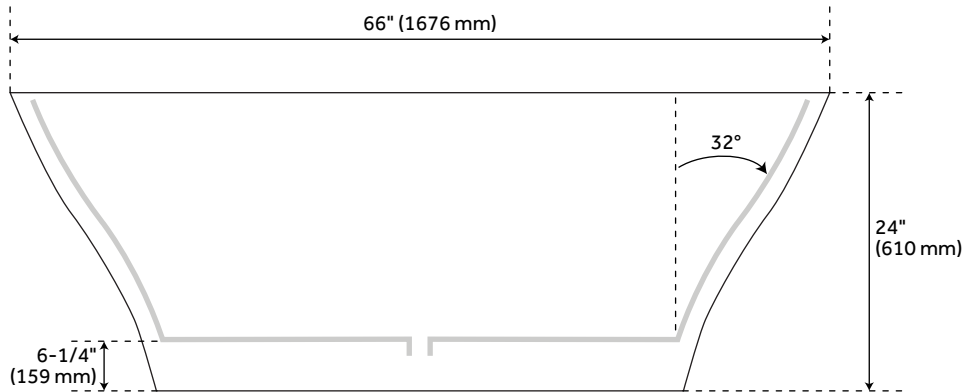

66" CARRAWAY

SOLID SURFACE FREESTANDING TUB - GLOSS FINISH

SKU: 948319

CONTENTS

66" TUB PAGE 2

FEATURES

Design: Modern
Product Finish: White
Features: Integral Drain & Overflow
Overflow Hole: Yes
Integral Drain & Overflow: Yes
Shape: Rectangle
Material: Solid Surface
Drain Included: Yes
Drain Finish: White
Faucet Included: No
Faucet Drillings: No Drillings
Built-In Adjusters: Yes
Tub Includes Matching Resin Pop-Up Drain Caps
Optional Quick Connect Drop-In Drain Kit Includes:
 Floor Plate
 1-1/2" PVC Pipe
 2" x 1-1/2" Trap Adapters
 1 Brass Threaded
 1 Brass Unthreaded Tailpiece and Plug
Installs Above Your Subfloor, but Underneath Your
Cement Floor or Tile, so You Do Not Need
Access Below the Fixture

REVISED 08/12/2020

66" CARRAWAY

SOLID SURFACE FREESTANDING TUB - GLOSS FINISH

SKU: 948319

FEATURES

Length: 66"
Width: 32"
Height: 24"
Tub Interior Length: 46-1/2"
Tub Interior Width: 25"
Tub Slope: 32°
Water Depth To Overflow: 16"
Tub Weight Uncrated (lbs): 269
Tub Weight Crated (lbs): 352