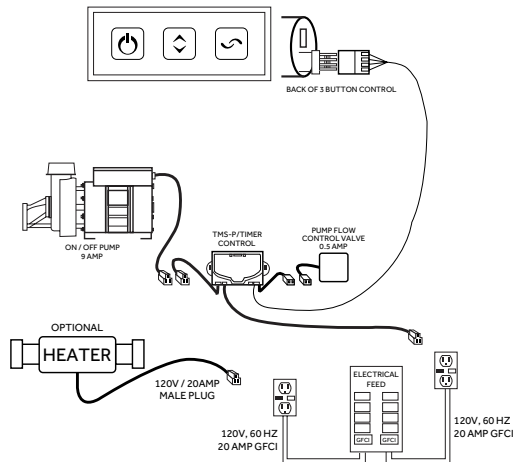

- Powerful whirlpool pump with variable flow device
- Heated blower for air bath system

INSTALLATION

- Whirlpool and Total Massage units require dedicated 20 Amp, 120V service
- You must provide a receptacle with a 20 Amp configuration
- Electrical outlet must be mounted 4" (101mm) above the floor line and 12" max (305mm) inside from the edge of the bathtub, or in accordance with local building and electrical codes

INTEGRATED CONTROL PANEL

- Intuitive electronic control buttons

INSIDE OF BATH

- (8) HIGH-FLOW DIRECTIONAL AND VOLUME-ADJUSTABLE WHIRLPOOL JETS
- (65) CHANNEL-FED AIRJETS (air bath and total massage)

WHIRLPOOL JET

ELECTRICAL CONFIGURATIONS

WHIRLPOOL CIRCUIT WITH OPTIONAL HEATER

TOTAL MESSAGE CIRCUIT WITH OPTIONAL HEATER

AIR MESSAGE CIRCUIT

72" x 42" GALATIA

ACRYLIC DROP-IN TUB

SKU: 948261

FEATURES