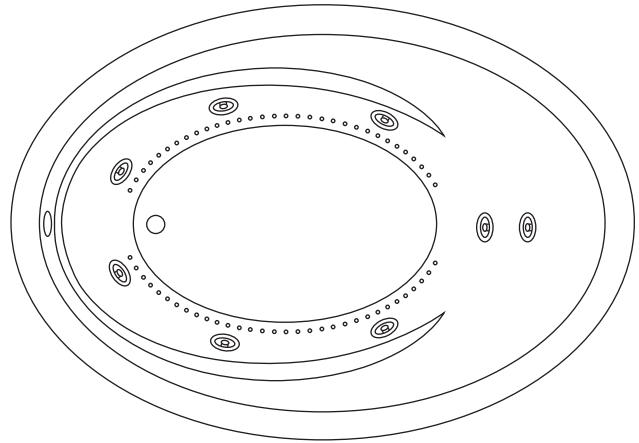

INTEGRATED CONTROL PANEL

- Intuitive electronic control buttons

INSIDE OF BATH

- (8) HIGH-FLOW DIRECTIONAL AND VOLUME-ADJUSTABLE WHIRLPOOL JETS
- (65) CHANNEL-FED AIRJETS (air bath and total massage)

WHIRLPOOL JET

ELECTRICAL CONFIGURATIONS

WHIRLPOOL CIRCUIT WITH OPTIONAL HEATER

TOTAL MESSAGE CIRCUIT WITH OPTIONAL HEATER

AIR MESSAGE CIRCUIT

72" x 42" GALATIA

ACRYLIC DROP-IN TUB

SKU: 948261

FEATURES

- Product Finish: White
- Overflow Hole: Yes
- Shape: Oval
- Material: Acrylic
- Length: 72"
- Width: 42"
- Height: 21"
- Tub Interior Length: 48-1/2"
- Tub Interior Width: 27"
- Water Depth To Overflow: 17-1/2"
- Drain Included: Optional
- Drain Placement: End
- Faucet Included: No
- Water Capacity (Gallons): 65
- All dimensions ($\pm 1/2"$).