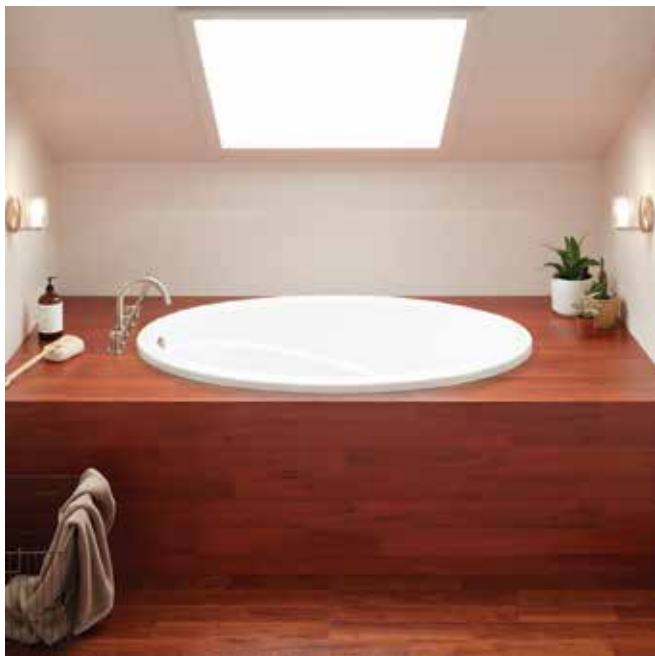

72" x 42" GALATIA

ACRYLIC DROP-IN TUB

SKU: 948261

CONTENTS

AIR & WHIRLPOOL TUB	PAGE 2
72" X 42" TUB	PAGE 3

FEATURES

- Integral arm rests.
- Textured slip-resistant bottom.
- Pre-leveled base.
- Cut out template included.
- 75-gallon (284-Liters) operating capacity.
- Intuitive electronic control pad.
- Soaking - No air feature.
- Air - 65 Air jets circulate warm air throughout the tub, creating warm bubbles for a massaging, rejuvenating experience.
- Whirlpool - 8 Strategically placed air jets move water with increased pressure for an invigorating bathing experience.
- Total Massage: A combination of air and whirlpool systems that creates a spa-like experience of ultimate relaxation and targeted massage.
- Air Bath system uses a 7.5 amp, 600 watt heated blower for air bath system.
- Whirlpool system uses a powerful 1.75hp, 10.9 amp whirlpool pump.
- Safety Suction meets all requirements of durability and clog-resistance through standard testing.
- ABS drain version available if needed for your installation.
- Optional Quick Connect Drop-In Drain Kit Includes: Floor Plate, 1-1/2" PVC Pipe, 2" x 1-1/2" Trap Adapters, 1 Brass Threaded, 1 Brass Unthreaded Tailpiece and Plug.
- Installs above your subfloor, but underneath your cement floor or tile, so you do not need access below the fixture.

INTEGRATED CONTROL PANEL

- Intuitive electronic control buttons

INSIDE OF BATH

- (8) HIGH-FLOW DIRECTIONAL AND VOLUME-ADJUSTABLE WHIRLPOOL JETS
- (65) CHANNEL-FED AIRJETS (air bath and total massage)

WHIRLPOOL JET

- Product Finish: White
- Overflow Hole: Yes
- Shape: Oval
- Material: Acrylic
- Length: 72"
- Width: 42"
- Height: 21"
- Tub Interior Length: 48-1/2"
- Tub Interior Width: 27"
- Water Depth To Overflow: 17-1/2"
- Drain Included: Optional
- Drain Placement: End
- Faucet Included: No
- Water Capacity (Gallons): 65
- All dimensions ($\pm 1/2"$).