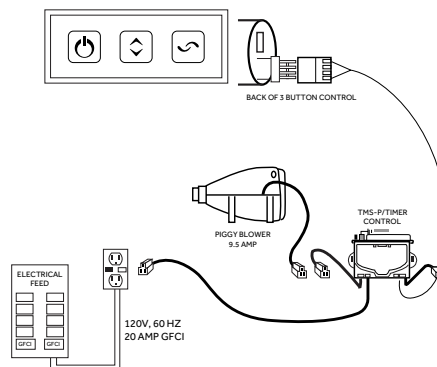

- Powerful whirlpool pump with variable flow device
- Heated blower for air bath system

INSTALLATION

- Whirlpool and Total Massage units require dedicated 20 Amp, 120V service
- You must provide a receptacle with a 20 Amp configuration
- Electrical outlet must be mounted 4" (101mm) above the floor line and 12" max (305mm) inside from the edge of the bathtub, or in accordance with local building and electrical codes

INTEGRATED CONTROL PANEL

- Intuitive electronic control buttons

INSIDE OF BATH

- (8) HIGH-FLOW DIRECTIONAL AND VOLUME-ADJUSTABLE WHIRLPOOL JETS
- (65) CHANNEL-FED AIRJETS (air bath and total massage)

WHIRLPOOL JET

ELECTRICAL CONFIGURATIONS

WHIRLPOOL CIRCUIT WITH OPTIONAL HEATER

TOTAL MESSAGE CIRCUIT WITH OPTIONAL HEATER

AIR MESSAGE CIRCUIT

72" x 42" GALATIA

ACRYLIC DROP-IN TUB

SKU: 948261

FEATURES