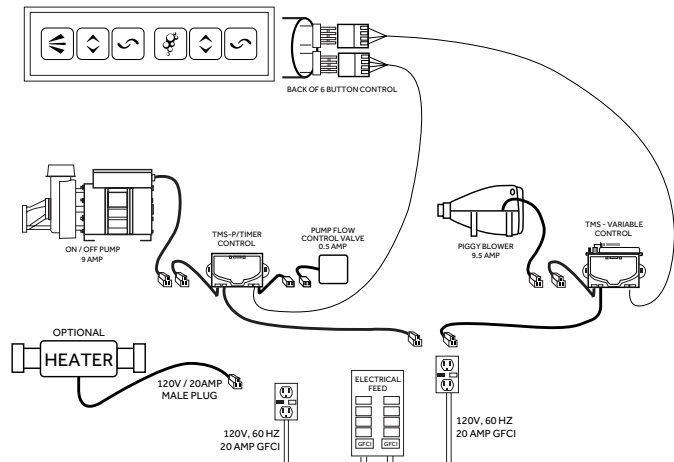

- Powerful whirlpool pump with variable flow device
- Heated blower for air bath system

INSTALLATION

- Whirlpool and Total Massage units require dedicated 20 Amp, 120V service
- You must provide a receptacle with a 20 Amp configuration
- Electrical outlet must be mounted 4" (101mm) above the floor line and 12" max (305mm) inside from the edge of the bathtub, or in accordance with local building and electrical codes

INTEGRATED CONTROL PANEL

- Intuitive electronic control buttons

INSIDE OF BATH

- (8) HIGH-FLOW DIRECTIONAL AND VOLUME-ADJUSTABLE WHIRLPOOL JETS
- (65) CHANNEL-FED AIRJETS (air bath and total massage)

WHIRLPOOL JET

ELECTRICAL CONFIGURATIONS

WHIRLPOOL CIRCUIT WITH OPTIONAL HEATER

TOTAL MESSAGE CIRCUIT WITH OPTIONAL HEATER

AIR MESSAGE CIRCUIT

72" x 42" GALATIA

ACRYLIC DROP-IN TUB

SKU: 948261

FEATURES

- Product Finish: White
- Overflow Hole: Yes
- Shape: Oval
- Material: Acrylic
- Length: 72"
- Width: 42"
- Height: 21"
- Tub Interior Length: 48-1/2"
- Tub Interior Width: 27"
- Water Depth To Overflow: 17-1/2"
- Drain Included: Optional
- Drain Placement: End
- Faucet Included: No
- Water Capacity (Gallons): 65
- All dimensions ($\pm 1/2"$).