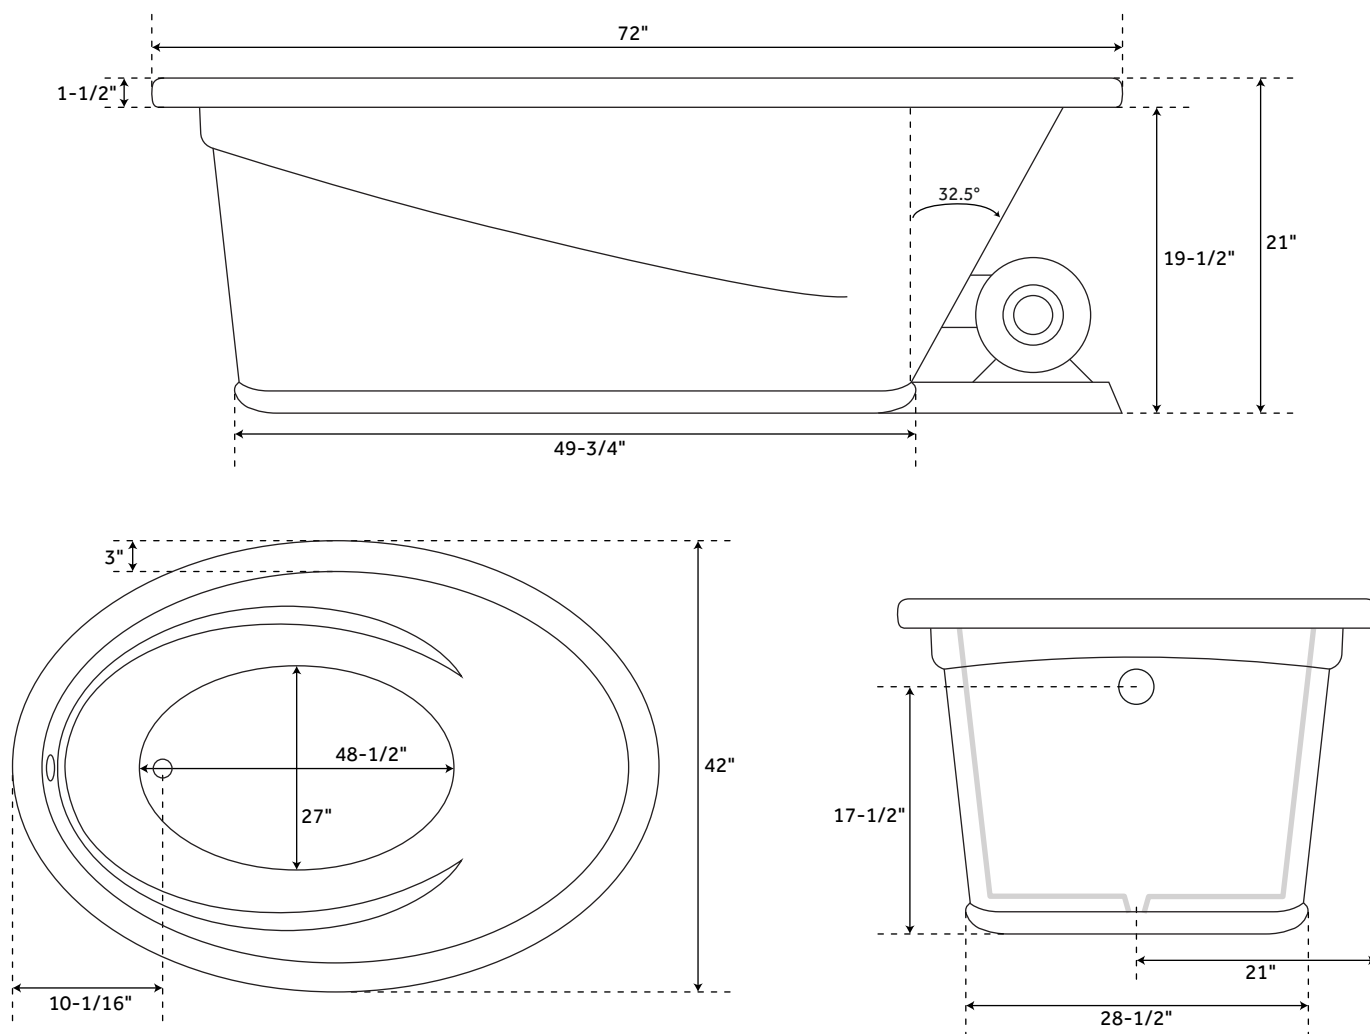

INTEGRATED CONTROL PANEL

- Intuitive electronic control buttons

INSIDE OF BATH

- (8) HIGH-FLOW DIRECTIONAL AND VOLUME-ADJUSTABLE WHIRLPOOL JETS
- (65) CHANNEL-FED AIRJETS (air bath and total massage)

WHIRLPOOL JET

ELECTRICAL CONFIGURATIONS

WHIRLPOOL CIRCUIT WITH OPTIONAL HEATER

TOTAL MESSAGE CIRCUIT WITH OPTIONAL HEATER

AIR MESSAGE CIRCUIT

72" x 42" GALATIA

ACRYLIC DROP-IN TUB

SKU: 948261

FEATURES

- Product Finish: White
- Overflow Hole: Yes
- Shape: Oval
- Material: Acrylic
- Length: 72"
- Width: 42"
- Height: 21"
- Tub Interior Length: 48-1/2"
- Tub Interior Width: 27"
- Water Depth To Overflow: 17-1/2"
- Drain Included: Optional
- Drain Placement: End
- Faucet Included: No
- Water Capacity (Gallons): 65
- All dimensions ($\pm 1/2"$).