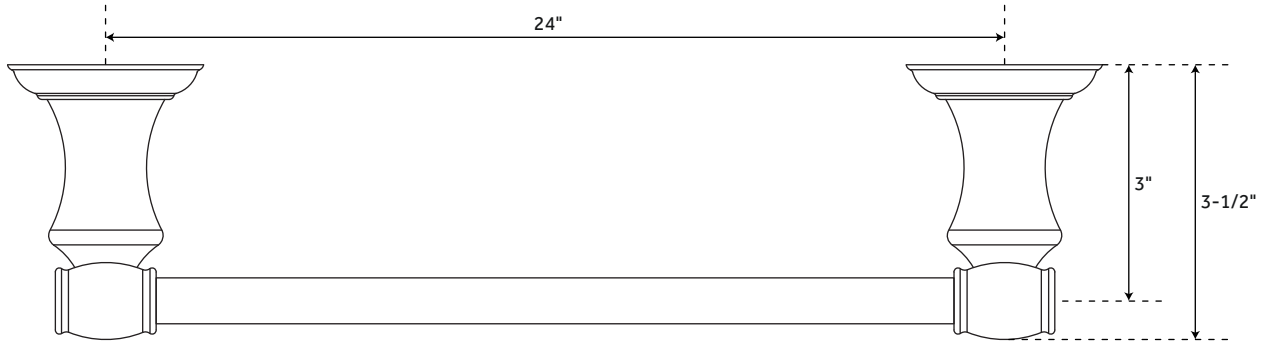

## FEATURES

Installation Type: Wall Mount  
Length: 20-3/8"  
Height: 2-3/8"  
Depth: 3-1/2"  
Base Plate Diameter: 2-3/8"  
Assembly Required: No  
Mounting Hardware Included: Yes  
Mounting Hardware Concealed: Yes  
Centers: 18"

## SIGNATURE HARDWARE LIFETIME WARRANTY

See website for warranty information

All dimensions and specifications are nominal and may vary. Use actual products for accuracy in critical situations.

REVISED 01/13/2020  
CODE: SHBE18TBBN/SHBE18TBPC  
SHBE18TBORB/SHBE18TBPN

## FEATURES

Installation Type: Wall Mount  
Length: 26-3/8"  
Height: 2-3/8"  
Depth: 3-1/2"  
Base Plate Diameter: 2-3/8"  
Assembly Required: No  
Mounting Hardware Included: Yes  
Mounting Hardware Concealed: Yes  
Centers: 24"