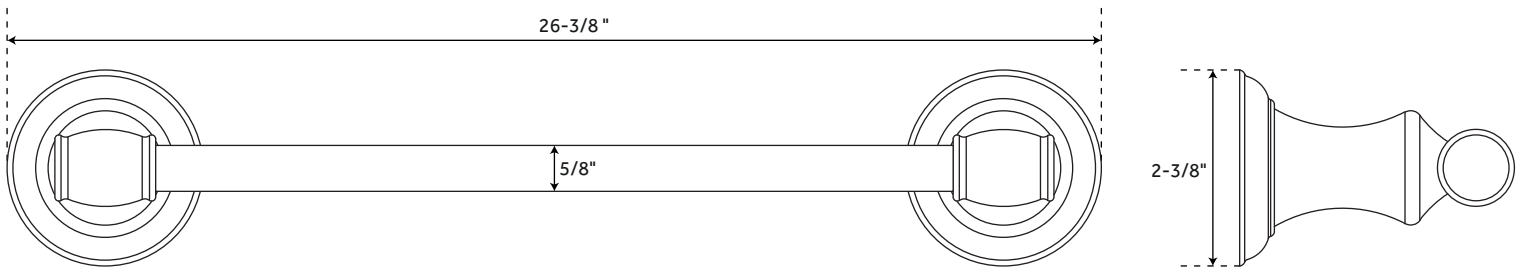

## FEATURES

Installation Type: Wall Mount  
Length: 20-3/8"  
Height: 2-3/8"  
Depth: 3-1/2"  
Base Plate Diameter: 2-3/8"  
Assembly Required: No  
Mounting Hardware Included: Yes  
Mounting Hardware Concealed: Yes  
Centers: 18"

## SIGNATURE HARDWARE LIFETIME WARRANTY

See website for warranty information

All dimensions and specifications are nominal and may vary. Use actual products for accuracy in critical situations.

REVISED 01/13/2020  
CODE: SHBE18TBBN/SHBE18TBPC  
SHBE18TBORB/SHBE18TBPN

## FEATURES

Installation Type: Wall Mount  
Length: 26-3/8"  
Height: 2-3/8"  
Depth: 3-1/2"  
Base Plate Diameter: 2-3/8"  
Assembly Required: No  
Mounting Hardware Included: Yes  
Mounting Hardware Concealed: Yes  
Centers: 24"