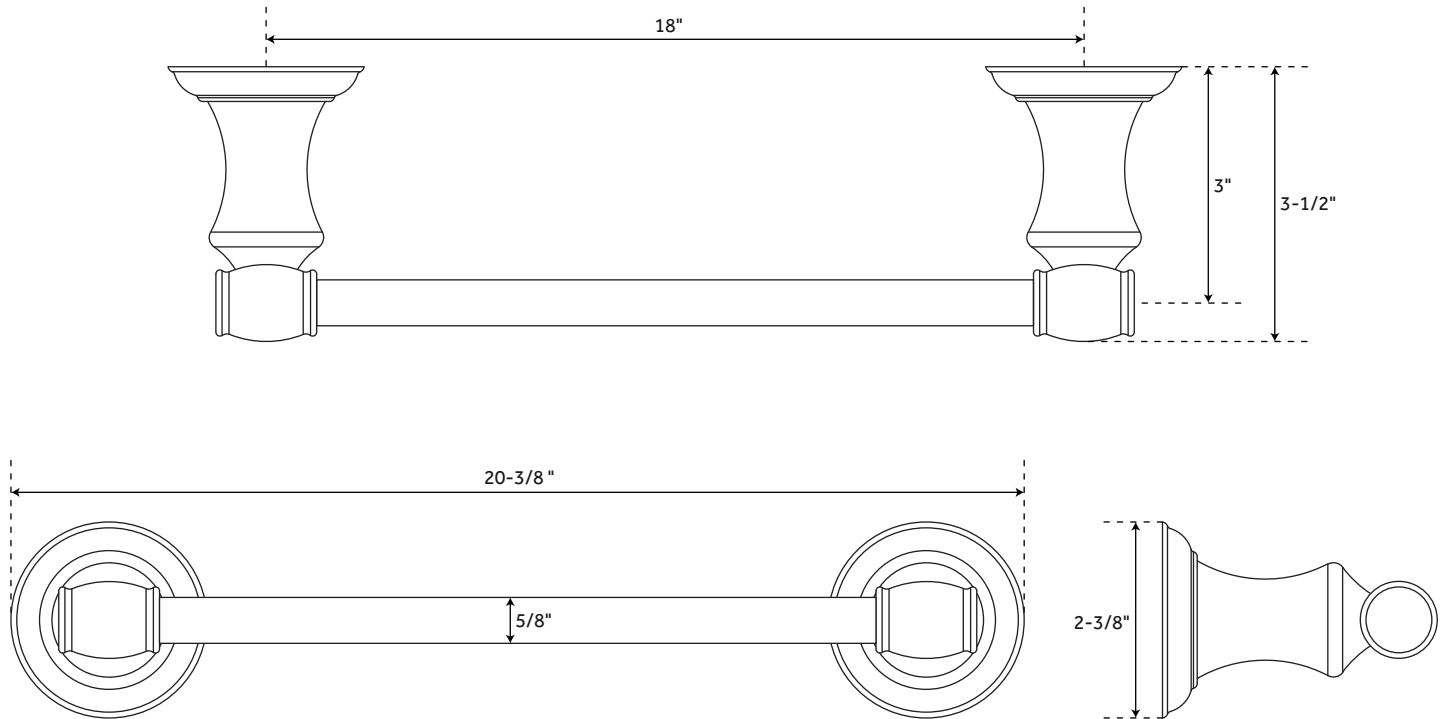

# 18" BEASLEY

TOWEL BAR

SKU: 948233

## FEATURES

Installation Type: Wall Mount  
Length: 20-3/8"  
Height: 2-3/8"  
Depth: 3-1/2"  
Base Plate Diameter: 2-3/8"  
Assembly Required: No  
Mounting Hardware Included: Yes  
Mounting Hardware Concealed: Yes  
Centers: 18"

## SIGNATURE HARDWARE LIFETIME WARRANTY

See website for warranty information

All dimensions and specifications are nominal and may vary. Use actual products for accuracy in critical situations.

REVISED 01/13/2020  
CODE: SHBE18TBBN/SHBE18TBPC  
SHBE18TBORB/SHBE18TBPN

## FEATURES

Installation Type: Wall Mount  
Length: 26-3/8"  
Height: 2-3/8"  
Depth: 3-1/2"  
Base Plate Diameter: 2-3/8"  
Assembly Required: No  
Mounting Hardware Included: Yes  
Mounting Hardware Concealed: Yes  
Centers: 24"