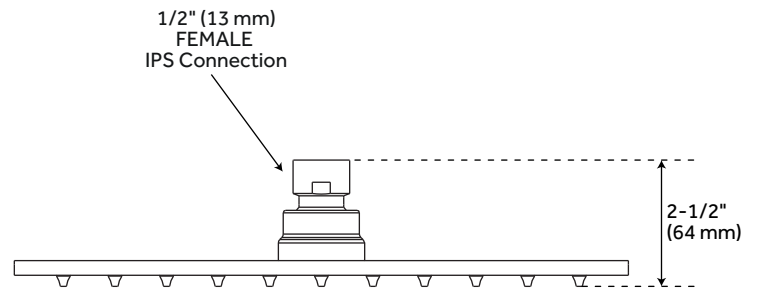

LOWDEN

RAINFALL SHOWER HEAD

SKU: 948188

Product Code	Max Flow-rate (80psi)
SHRSH820SG	1.8 gpm (6.8L/min) max @ 80 psi
SHRSH1025S	2.5 gpm (9.5L/min) max @ 80 psi

FEATURES

- Height: 2-1/2"
- Assembly Required: No
- NPT Connection: 1/2"
- Can be installed on a ceiling-mount or wall-mount shower arm.