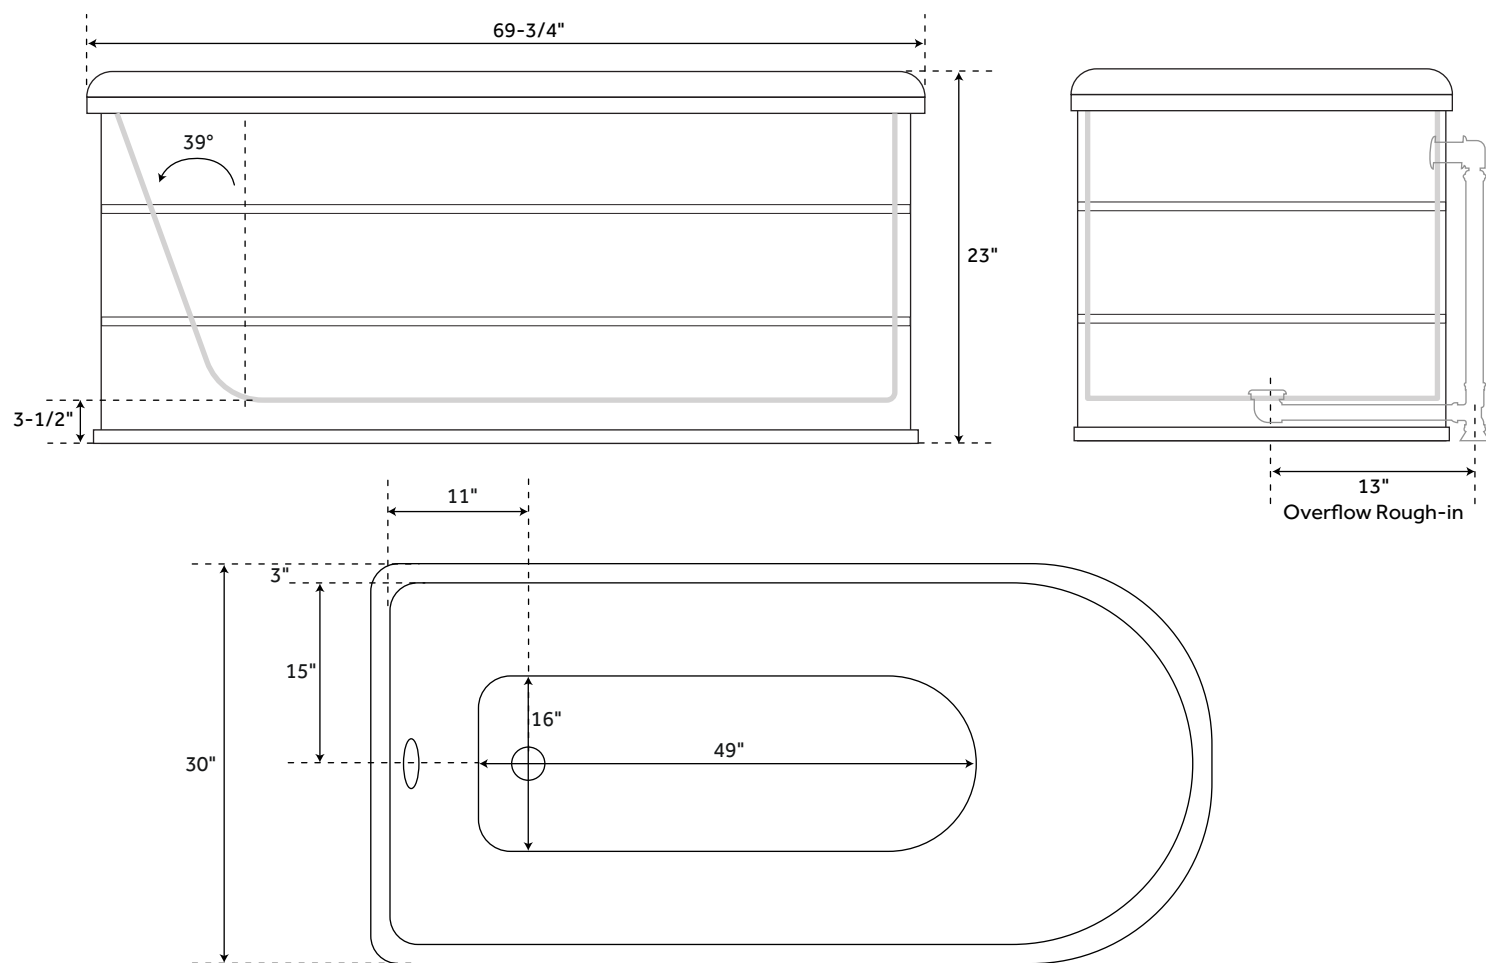

### FEATURES

Overflow Hole: Yes  
Material: Cast Iron  
Tap Deck: No  
Drain Included: Yes  
Faucet Included: No  
Faucet Drillings: No Drillings  
Tub Weight Uncrated (lbs): 473  
67" Dimensions: 67" L x 30" W x 23" H ( $\pm 1/2"$ ).  
Water capacity: 44 gallons  
Weight uncrated/crated: 473/583

### FEATURES

Overflow Hole: Yes  
Material: Cast Iron  
Tap Deck: No  
Drain Included: Yes  
Faucet Included: No  
Faucet Drillings: No Drillings  
Tub Weight Uncrated (lbs): 473  
70" Dimensions: 69-3/4" L x 30" W x 23" H ( $\pm 1/2"$ )  
Water capacity: 50 gallons  
Weight uncrated/crated: 479/589