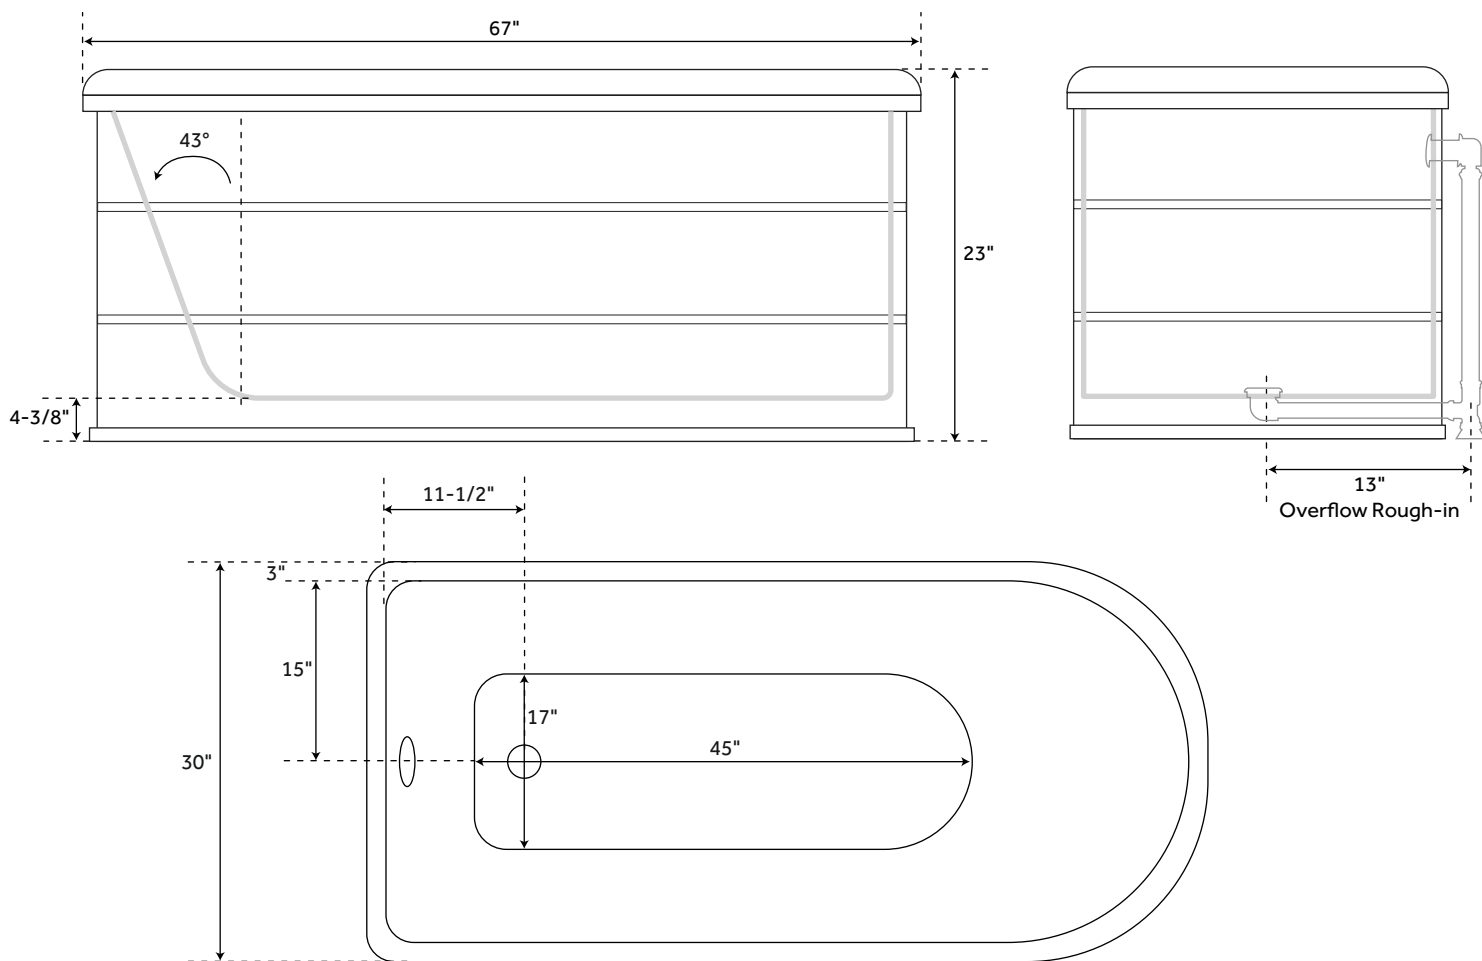

# 67" BOLEYN

## CAST IRON SKIRTED TUB

SKU: 948165, 948166

### FEATURES

Overflow Hole: Yes  
Material: Cast Iron  
Tap Deck: No  
Drain Included: Yes  
Faucet Included: No  
Faucet Drillings: No Drillings  
Tub Weight Uncrated (lbs): 473  
67" Dimensions: 67" L x 30" W x 23" H ( $\pm 1/2"$ ).  
Water capacity: 44 gallons  
Weight uncrated/crated: 473/583

### FEATURES

Overflow Hole: Yes  
Material: Cast Iron  
Tap Deck: No  
Drain Included: Yes  
Faucet Included: No  
Faucet Drillings: No Drillings  
Tub Weight Uncrated (lbs): 473  
70" Dimensions: 69-3/4" L x 30" W x 23" H ( $\pm 1/2"$ )  
Water capacity: 50 gallons  
Weight uncrated/crated: 479/589