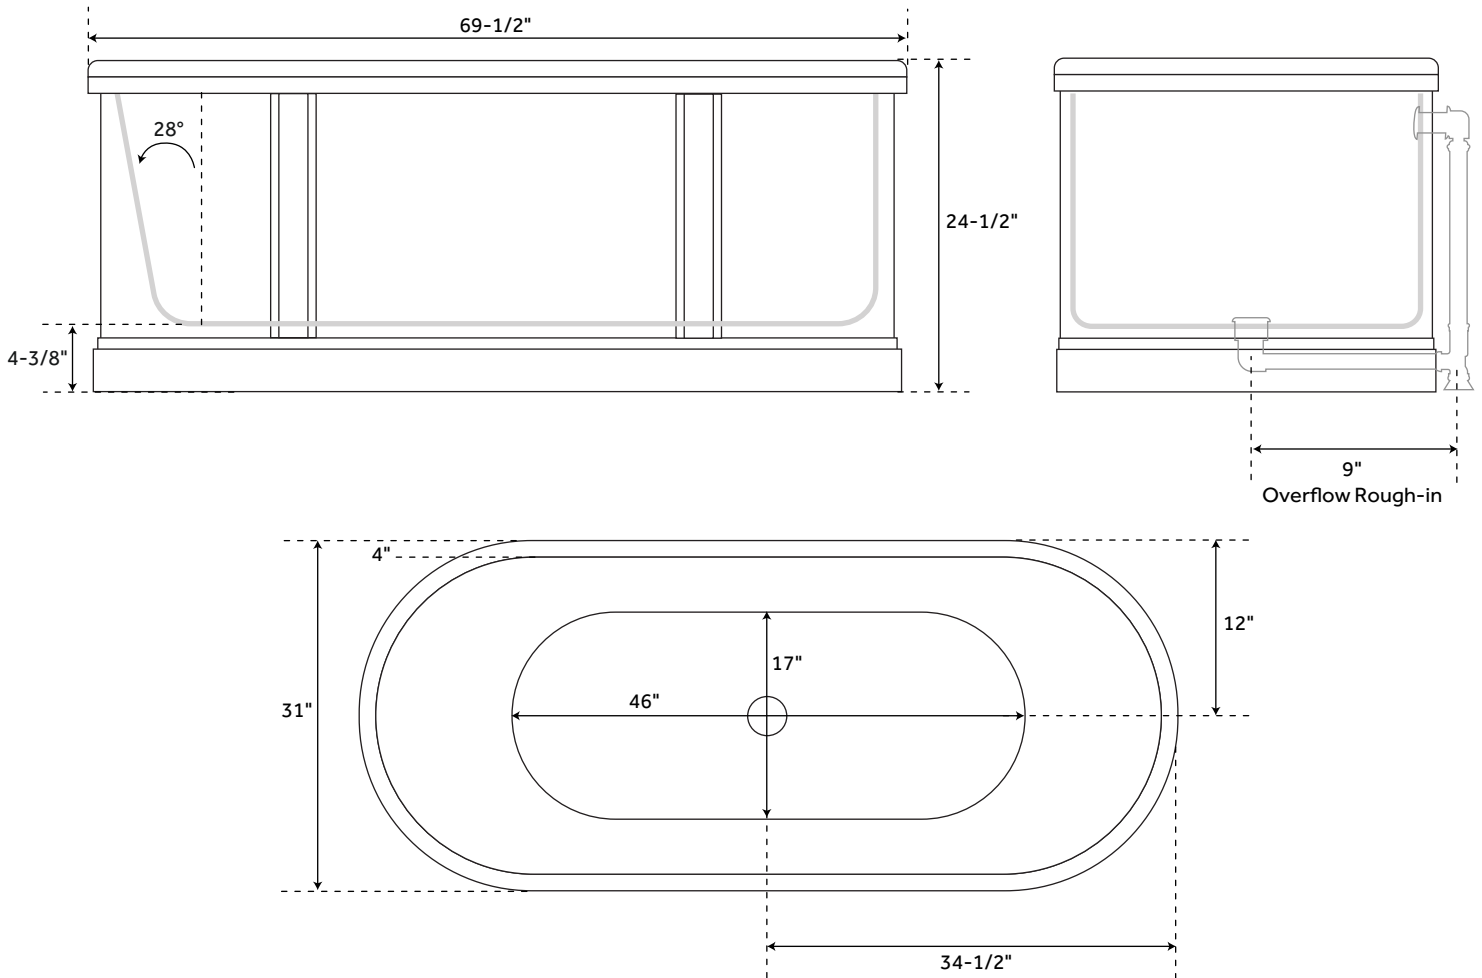

70" LOUIS

CAST IRON SKIRTED TUB

SKU: 948162, 948163, 948164

FEATURES

- Overflow Hole: Yes
- Material: Cast Iron
- Length: 69-1/2"
- Width: 31"
- Height: 24-1/2"
- Tub Interior Length: 46"
- Tub Interior Width: 17"
- Water Depth To Overflow: 13-1/2"
- Tap Deck: No
- Drain Included: Yes
- Faucet Included: No
- Faucet Drillings: No Drillings
- Water Capacity (Gallons): 46
- Tub Weight Uncrated (lbs): 532
- Tub Weight Crated (lbs): 642