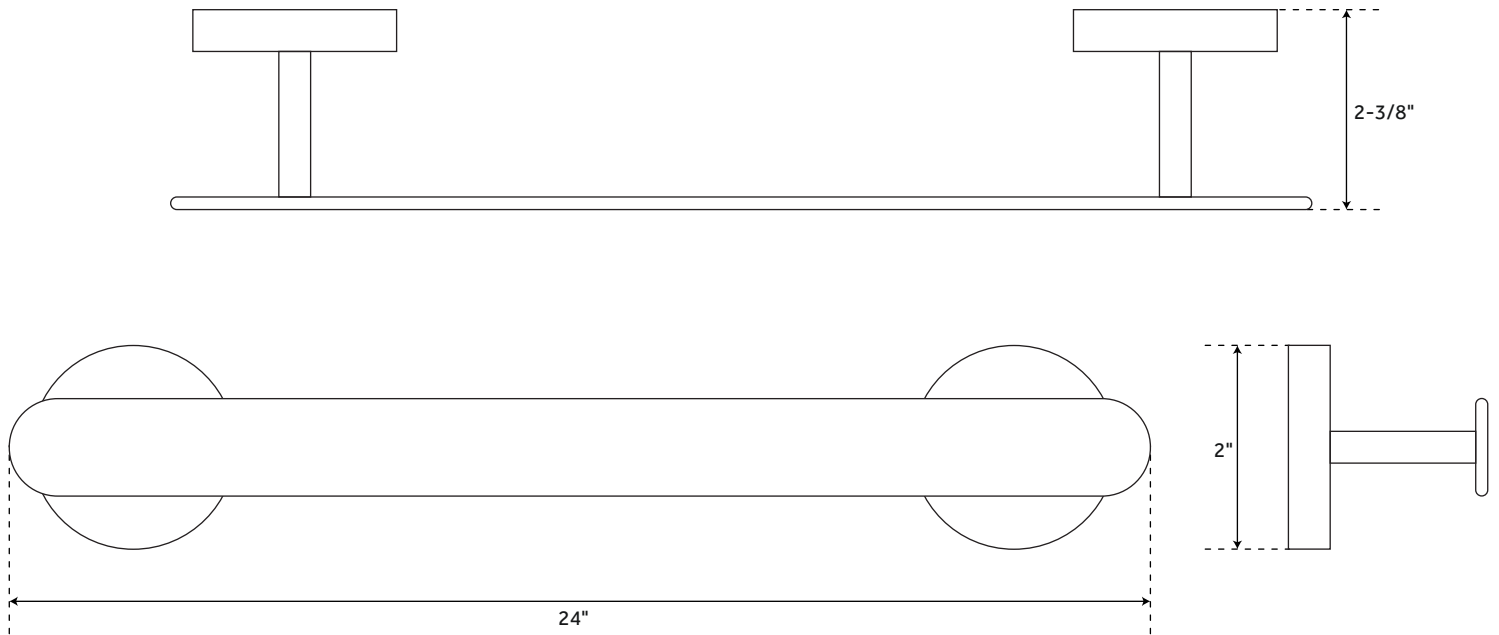

18" PAGOSA

TOWEL BAR

SKU: 948070

FEATURES

Material: Brass
Length: 18"
Depth: 2-3/8"
Height: 2"
Base Plate Diameter: 2"
Assembly Required: No
Mounting Hardware Included: Yes
Mounting Hardware Concealed: Yes

24" PAGOSA

TOWEL BAR

SKU: 948070

FEATURES

- Material: Brass
- Length: 24"
- Depth: 2-3/8"
- Height: 2"
- Base Plate Diameter: 2"
- Assembly Required: No
- Mounting Hardware Included: Yes
- Mounting Hardware Concealed: Yes