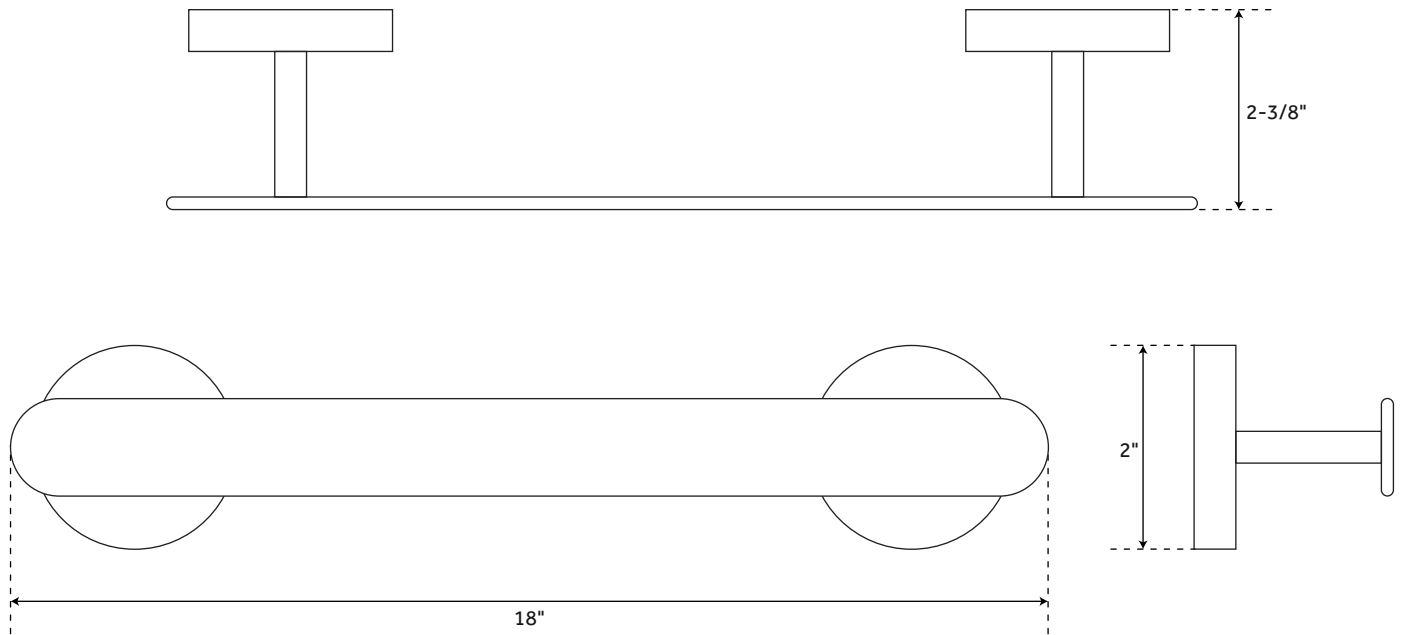

18" PAGOSA

TOWEL BAR

SKU: 948070

FEATURES

Material: Brass
Length: 18"
Depth: 2-3/8"
Height: 2"
Base Plate Diameter: 2"
Assembly Required: No
Mounting Hardware Included: Yes
Mounting Hardware Concealed: Yes

24" PAGOSA

TOWEL BAR

SKU: 948070

FEATURES

- Material: Brass
- Length: 24"
- Depth: 2-3/8"
- Height: 2"
- Base Plate Diameter: 2"
- Assembly Required: No
- Mounting Hardware Included: Yes
- Mounting Hardware Concealed: Yes