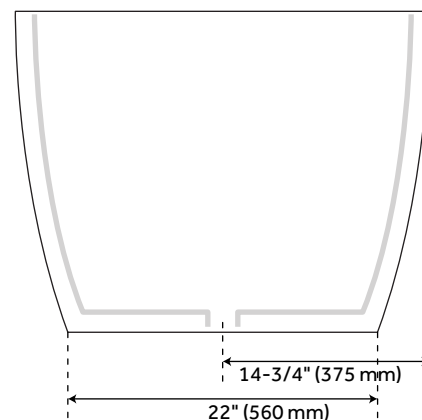

Page 2
CODE: SHHBFSRT5930WH

67" HIBISCUS

OVAL ACRYLIC FREESTANDING TUB

SKU: 948057

FEATURES

Product Finish: White
 Features: Integral Drain & Overflow
 Overflow Hole: Yes
 Integral Drain & Overflow : Yes
 Shape: Oval
 Material: Acrylic
 Length: 67"
 Width: 31-1/2"
 Height: 22-7/8"
 Tub Interior Length: 46-1/2"
 Tub Interior Width: 20-7/8"
 Tub Slope: 33.5°
 Water Depth To Overflow: 14-1/2"
 Drain Included: Yes
 Drain Placement: Center
 Faucet Included: No
 Water Capacity (Gallons): 53
 Tub Weight Uncrated (lbs): 110
 Tub Weight Crated (lbs): 220

Page 3
 CODE: SHHBFSRT6731WH

59" HIBISCUS

OVAL ACRYLIC FREESTANDING TUB WITH TAP DECK

SKU: 948057

FEATURES

- Product Finish: White
- Features: Integral Drain & Overflow
- Overflow Hole: Yes
- Integral Drain & Overflow : Yes
- Shape: Oval
- Material: Acrylic
- Length: 59"
- Width: 29-1/2"
- Height: 23-1/8"
- Tub Interior Length: 38-1/2"
- Tub Interior Width: 18-7/8"
- Tub Slope: 30°
- Water Depth To Overflow: 14-1/2"
- Drain Included: Yes
- Drain Placement: Center
- Faucet Included: No
- Water Capacity (Gallons): 43
- Tub Weight Uncrated (lbs): 88
- Tub Weight Crated (lbs): 198

Page 2

CODE: SHHBFSO5930WH

67" HIBISCUS

OVAL ACRYLIC FREESTANDING TUB WITH TAP DECK

SKU: 948057

FEATURES

- Product Finish: White
- Features: Integral Drain & Overflow
- Overflow Hole: Yes
- Integral Drain & Overflow : Yes
- Shape: Oval
- Material: Acrylic
- Length: 66-7/8"
- Width: 31-1/2"
- Height: 22-7/8"
- Tub Interior Length: 46-1/2"
- Tub Interior Width: 20-7/8"
- Tub Slope: 33.5°
- Water Depth To Overflow: 14-1/2"
- Drain Included: Yes
- Drain Placement: Center
- Faucet Included: No
- Water Capacity (Gallons): 53
- Tub Weight Uncrated (lbs): 110
- Tub Weight Crated (lbs): 220