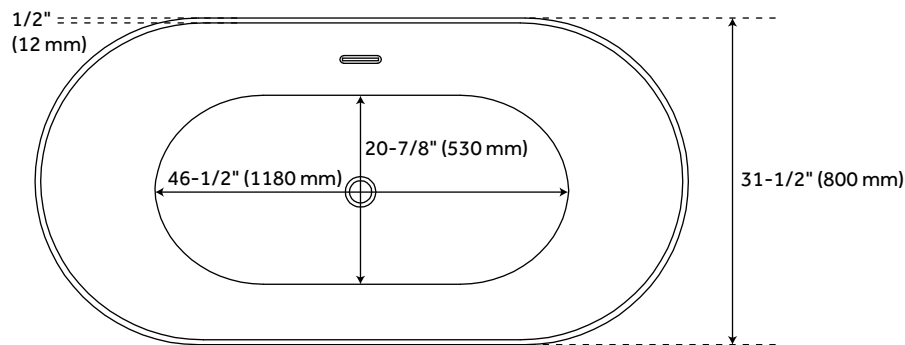

SIGNATURE HARDWARE Lifetime Warranty

See website for detailed warranty information.

REVISED 07/14/2020

59" HIBISCUS

OVAL ACRYLIC FREESTANDING TUB

SKU: 948057

FEATURES

Product Finish: White
Features: Integral Drain & Overflow
Overflow Hole: Yes
Integral Drain & Overflow : Yes
Shape: Oval
Material: Acrylic
Length: 59"
Width: 29-1/2"
Height: 22-7/8"
Tub Interior Length: 38-5/8"
Tub Interior Width: 19-5/8"
Tub Slope: 30°
Water Depth To Overflow: 14-1/4"
Drain Included: Yes
Drain Placement: Center
Faucet Included: No
Water Capacity (Gallons): 43
Tub Weight Uncrated (lbs): 88
Tub Weight Crated (lbs): 198

Page 2
CODE: SHHBFSRT5930WH

67" HIBISCUS

OVAL ACRYLIC FREESTANDING TUB

SKU: 948057

FEATURES

Product Finish: White
 Features: Integral Drain & Overflow
 Overflow Hole: Yes
 Integral Drain & Overflow : Yes
 Shape: Oval
 Material: Acrylic
 Length: 67"
 Width: 31-1/2"
 Height: 22-7/8"
 Tub Interior Length: 46-1/2"
 Tub Interior Width: 20-7/8"
 Tub Slope: 33.5°
 Water Depth To Overflow: 14-1/2"
 Drain Included: Yes
 Drain Placement: Center
 Faucet Included: No
 Water Capacity (Gallons): 53
 Tub Weight Uncrated (lbs): 110
 Tub Weight Crated (lbs): 220