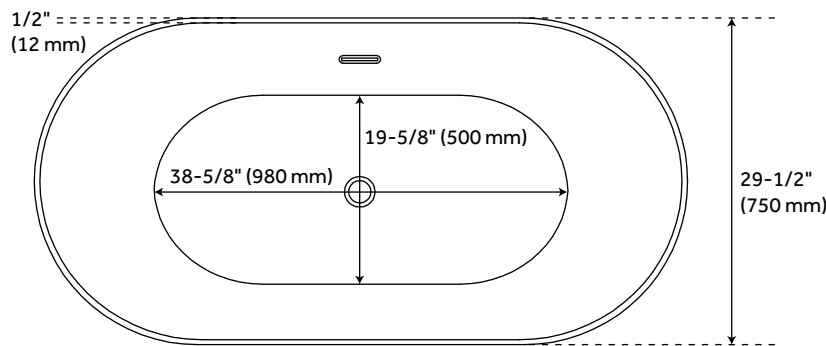

SIGNATURE HARDWARE Lifetime Warranty

See website for detailed warranty information.

REVISED 07/14/2020

59" HIBISCUS

OVAL ACRYLIC FREESTANDING TUB

SKU: 948057

FEATURES

Product Finish: White
Features: Integral Drain & Overflow
Overflow Hole: Yes
Integral Drain & Overflow : Yes
Shape: Oval
Material: Acrylic
Length: 59"
Width: 29-1/2"
Height: 22-7/8"
Tub Interior Length: 38-5/8"
Tub Interior Width: 19-5/8"
Tub Slope: 30°
Water Depth To Overflow: 14-1/4"
Drain Included: Yes
Drain Placement: Center
Faucet Included: No
Water Capacity (Gallons): 43
Tub Weight Uncrated (lbs): 88
Tub Weight Crated (lbs): 198

Page 2
CODE: SHHBFSRT5930WH

67" HIBISCUS

OVAL ACRYLIC FREESTANDING TUB

SKU: 948057

FEATURES

Product Finish: White
 Features: Integral Drain & Overflow
 Overflow Hole: Yes
 Integral Drain & Overflow : Yes
 Shape: Oval
 Material: Acrylic
 Length: 67"
 Width: 31-1/2"
 Height: 22-7/8"
 Tub Interior Length: 46-1/2"
 Tub Interior Width: 20-7/8"
 Tub Slope: 33.5°
 Water Depth To Overflow: 14-1/2"
 Drain Included: Yes
 Drain Placement: Center
 Faucet Included: No
 Water Capacity (Gallons): 53
 Tub Weight Uncrated (lbs): 110
 Tub Weight Crated (lbs): 220