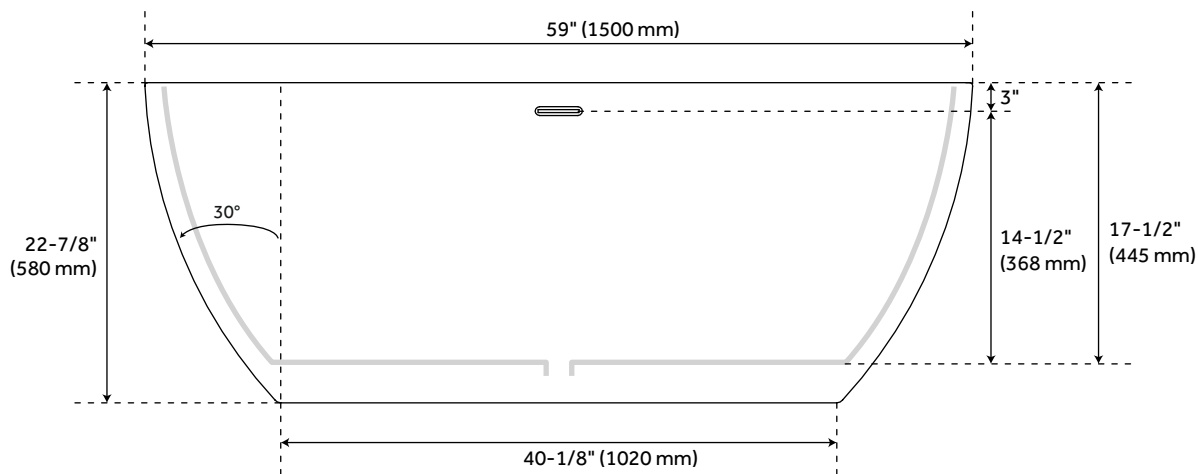

Page 2
CODE: SHHBFSRT5930WH

67" HIBISCUS

OVAL ACRYLIC FREESTANDING TUB

SKU: 948057

FEATURES

Product Finish: White
 Features: Integral Drain & Overflow
 Overflow Hole: Yes
 Integral Drain & Overflow : Yes
 Shape: Oval
 Material: Acrylic
 Length: 67"
 Width: 31-1/2"
 Height: 22-7/8"
 Tub Interior Length: 46-1/2"
 Tub Interior Width: 20-7/8"
 Tub Slope: 33.5°
 Water Depth To Overflow: 14-1/2"
 Drain Included: Yes
 Drain Placement: Center
 Faucet Included: No
 Water Capacity (Gallons): 53
 Tub Weight Uncrated (lbs): 110
 Tub Weight Crated (lbs): 220

Page 3
 CODE: SHHBFSRT6731WH

59" HIBISCUS

OVAL ACRYLIC FREESTANDING TUB WITH TAP DECK

SKU: 948057

FEATURES

- Product Finish: White
- Features: Integral Drain & Overflow
- Overflow Hole: Yes
- Integral Drain & Overflow : Yes
- Shape: Oval
- Material: Acrylic
- Length: 59"
- Width: 29-1/2"
- Height: 23-1/8"
- Tub Interior Length: 38-1/2"
- Tub Interior Width: 18-7/8"
- Tub Slope: 30°
- Water Depth To Overflow: 14-1/2"
- Drain Included: Yes
- Drain Placement: Center
- Faucet Included: No
- Water Capacity (Gallons): 43
- Tub Weight Uncrated (lbs): 88
- Tub Weight Crated (lbs): 198

Page 2

CODE: SHHBFSO5930WH

67" HIBISCUS

OVAL ACRYLIC FREESTANDING TUB WITH TAP DECK

SKU: 948057

FEATURES

- Product Finish: White
- Features: Integral Drain & Overflow
- Overflow Hole: Yes
- Integral Drain & Overflow : Yes
- Shape: Oval
- Material: Acrylic
- Length: 66-7/8"
- Width: 31-1/2"
- Height: 22-7/8"
- Tub Interior Length: 46-1/2"
- Tub Interior Width: 20-7/8"
- Tub Slope: 33.5°
- Water Depth To Overflow: 14-1/2"
- Drain Included: Yes
- Drain Placement: Center
- Faucet Included: No
- Water Capacity (Gallons): 53
- Tub Weight Uncrated (lbs): 110
- Tub Weight Crated (lbs): 220