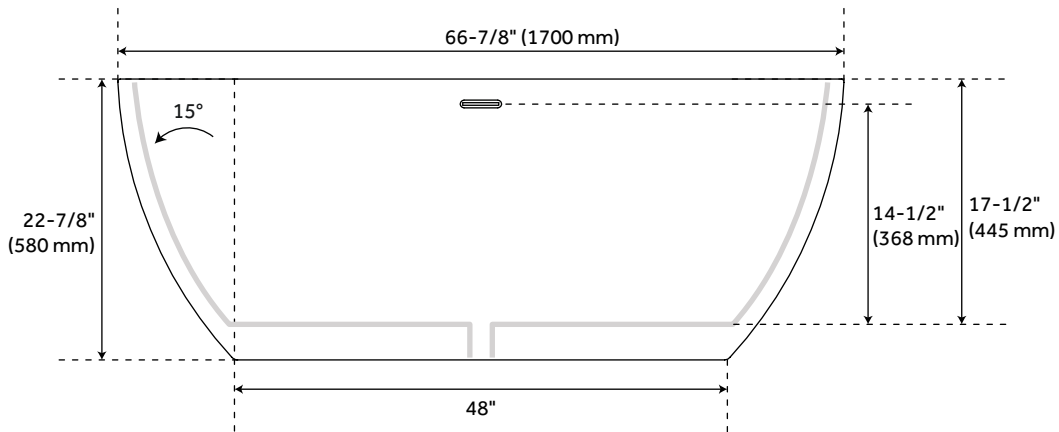

SIGNATURE HARDWARE Lifetime Warranty

See website for detailed warranty information.

REVISED 07/14/2020

59" HIBISCUS

OVAL ACRYLIC FREESTANDING TUB

SKU: 948057

FEATURES

Product Finish: White
Features: Integral Drain & Overflow
Overflow Hole: Yes
Integral Drain & Overflow : Yes
Shape: Oval
Material: Acrylic
Length: 59"
Width: 29-1/2"
Height: 22-7/8"
Tub Interior Length: 38-5/8"
Tub Interior Width: 19-5/8"
Tub Slope: 30°
Water Depth To Overflow: 14-1/4"
Drain Included: Yes
Drain Placement: Center
Faucet Included: No
Water Capacity (Gallons): 43
Tub Weight Uncrated (lbs): 88
Tub Weight Crated (lbs): 198

Page 2
CODE: SHHBFSRT5930WH

67" HIBISCUS

OVAL ACRYLIC FREESTANDING TUB

SKU: 948057

FEATURES

Product Finish: White
 Features: Integral Drain & Overflow
 Overflow Hole: Yes
 Integral Drain & Overflow : Yes
 Shape: Oval
 Material: Acrylic
 Length: 67"
 Width: 31-1/2"
 Height: 22-7/8"
 Tub Interior Length: 46-1/2"
 Tub Interior Width: 20-7/8"
 Tub Slope: 33.5°
 Water Depth To Overflow: 14-1/2"
 Drain Included: Yes
 Drain Placement: Center
 Faucet Included: No
 Water Capacity (Gallons): 53
 Tub Weight Uncrated (lbs): 110
 Tub Weight Crated (lbs): 220

Page 3
 CODE: SHHBFSRT6731WH

59" HIBISCUS

OVAL ACRYLIC FREESTANDING TUB WITH TAP DECK

SKU: 948057

FEATURES

- Product Finish: White
- Features: Integral Drain & Overflow
- Overflow Hole: Yes
- Integral Drain & Overflow : Yes
- Shape: Oval
- Material: Acrylic
- Length: 59"
- Width: 29-1/2"
- Height: 23-1/8"
- Tub Interior Length: 38-1/2"
- Tub Interior Width: 18-7/8"
- Tub Slope: 30°
- Water Depth To Overflow: 14-1/2"
- Drain Included: Yes
- Drain Placement: Center
- Faucet Included: No
- Water Capacity (Gallons): 43
- Tub Weight Uncrated (lbs): 88
- Tub Weight Crated (lbs): 198