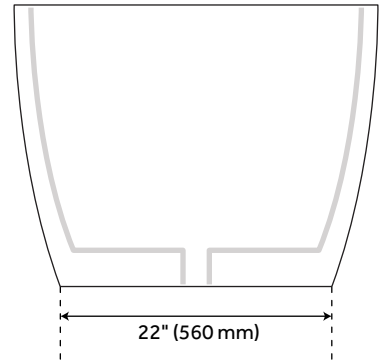

SIGNATURE HARDWARE Lifetime Warranty

See website for detailed warranty information.

REVISED 07/14/2020

59" HIBISCUS

OVAL ACRYLIC FREESTANDING TUB

SKU: 948057

FEATURES

Product Finish: White
Features: Integral Drain & Overflow
Overflow Hole: Yes
Integral Drain & Overflow : Yes
Shape: Oval
Material: Acrylic
Length: 59"
Width: 29-1/2"
Height: 22-7/8"
Tub Interior Length: 38-5/8"
Tub Interior Width: 19-5/8"
Tub Slope: 30°
Water Depth To Overflow: 14-1/4"
Drain Included: Yes
Drain Placement: Center
Faucet Included: No
Water Capacity (Gallons): 43
Tub Weight Uncrated (lbs): 88
Tub Weight Crated (lbs): 198

Page 2
CODE: SHHBFSRT5930WH

67" HIBISCUS

OVAL ACRYLIC FREESTANDING TUB

SKU: 948057

FEATURES

Product Finish: White
 Features: Integral Drain & Overflow
 Overflow Hole: Yes
 Integral Drain & Overflow : Yes
 Shape: Oval
 Material: Acrylic
 Length: 67"
 Width: 31-1/2"
 Height: 22-7/8"
 Tub Interior Length: 46-1/2"
 Tub Interior Width: 20-7/8"
 Tub Slope: 33.5°
 Water Depth To Overflow: 14-1/2"
 Drain Included: Yes
 Drain Placement: Center
 Faucet Included: No
 Water Capacity (Gallons): 53
 Tub Weight Uncrated (lbs): 110
 Tub Weight Crated (lbs): 220