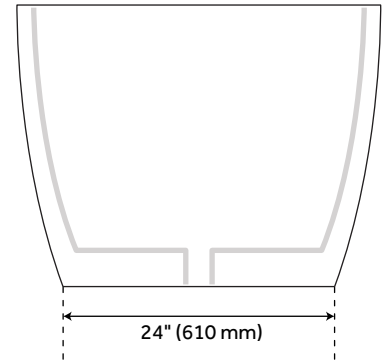

SIGNATURE HARDWARE Lifetime Warranty

See website for detailed warranty information.

REVISED 07/14/2020

59" HIBISCUS

OVAL ACRYLIC FREESTANDING TUB

SKU: 948057

FEATURES

Product Finish: White
Features: Integral Drain & Overflow
Overflow Hole: Yes
Integral Drain & Overflow : Yes
Shape: Oval
Material: Acrylic
Length: 59"
Width: 29-1/2"
Height: 22-7/8"
Tub Interior Length: 38-5/8"
Tub Interior Width: 19-5/8"
Tub Slope: 30°
Water Depth To Overflow: 14-1/4"
Drain Included: Yes
Drain Placement: Center
Faucet Included: No
Water Capacity (Gallons): 43
Tub Weight Uncrated (lbs): 88
Tub Weight Crated (lbs): 198

Page 2
CODE: SHHBFSRT5930WH

67" HIBISCUS

OVAL ACRYLIC FREESTANDING TUB

SKU: 948057

FEATURES

Product Finish: White
 Features: Integral Drain & Overflow
 Overflow Hole: Yes
 Integral Drain & Overflow : Yes
 Shape: Oval
 Material: Acrylic
 Length: 67"
 Width: 31-1/2"
 Height: 22-7/8"
 Tub Interior Length: 46-1/2"
 Tub Interior Width: 20-7/8"
 Tub Slope: 33.5°
 Water Depth To Overflow: 14-1/2"
 Drain Included: Yes
 Drain Placement: Center
 Faucet Included: No
 Water Capacity (Gallons): 53
 Tub Weight Uncrated (lbs): 110
 Tub Weight Crated (lbs): 220

Page 3
 CODE: SHHBFSRT6731WH

59" HIBISCUS

OVAL ACRYLIC FREESTANDING TUB WITH TAP DECK

SKU: 948057

FEATURES

- Product Finish: White
- Features: Integral Drain & Overflow
- Overflow Hole: Yes
- Integral Drain & Overflow : Yes
- Shape: Oval
- Material: Acrylic
- Length: 59"
- Width: 29-1/2"
- Height: 23-1/8"
- Tub Interior Length: 38-1/2"
- Tub Interior Width: 18-7/8"
- Tub Slope: 30°
- Water Depth To Overflow: 14-1/2"
- Drain Included: Yes
- Drain Placement: Center
- Faucet Included: No
- Water Capacity (Gallons): 43
- Tub Weight Uncrated (lbs): 88
- Tub Weight Crated (lbs): 198