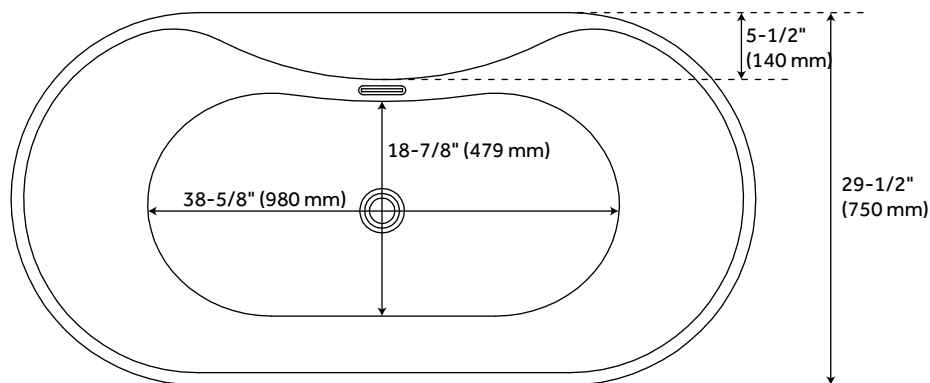

Page 2
CODE: SHHBFSRT5930WH

67" HIBISCUS

OVAL ACRYLIC FREESTANDING TUB

SKU: 948057

FEATURES

Product Finish: White
 Features: Integral Drain & Overflow
 Overflow Hole: Yes
 Integral Drain & Overflow : Yes
 Shape: Oval
 Material: Acrylic
 Length: 67"
 Width: 31-1/2"
 Height: 22-7/8"
 Tub Interior Length: 46-1/2"
 Tub Interior Width: 20-7/8"
 Tub Slope: 33.5°
 Water Depth To Overflow: 14-1/2"
 Drain Included: Yes
 Drain Placement: Center
 Faucet Included: No
 Water Capacity (Gallons): 53
 Tub Weight Uncrated (lbs): 110
 Tub Weight Crated (lbs): 220

Page 3
 CODE: SHHBFSRT6731WH

59" HIBISCUS

OVAL ACRYLIC FREESTANDING TUB WITH TAP DECK

SKU: 948057

FEATURES

- Product Finish: White
- Features: Integral Drain & Overflow
- Overflow Hole: Yes
- Integral Drain & Overflow : Yes
- Shape: Oval
- Material: Acrylic
- Length: 59"
- Width: 29-1/2"
- Height: 23-1/8"
- Tub Interior Length: 38-1/2"
- Tub Interior Width: 18-7/8"
- Tub Slope: 30°
- Water Depth To Overflow: 14-1/2"
- Drain Included: Yes
- Drain Placement: Center
- Faucet Included: No
- Water Capacity (Gallons): 43
- Tub Weight Uncrated (lbs): 88
- Tub Weight Crated (lbs): 198