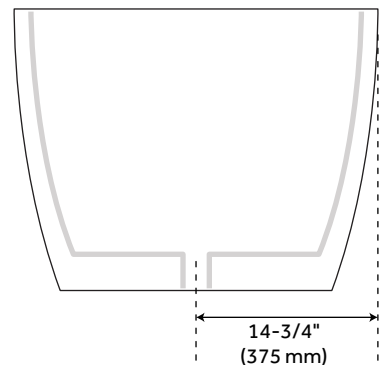

SIGNATURE HARDWARE Lifetime Warranty

See website for detailed warranty information.

REVISED 07/14/2020

59" HIBISCUS

OVAL ACRYLIC FREESTANDING TUB

SKU: 948057

FEATURES

Product Finish: White
Features: Integral Drain & Overflow
Overflow Hole: Yes
Integral Drain & Overflow : Yes
Shape: Oval
Material: Acrylic
Length: 59"
Width: 29-1/2"
Height: 22-7/8"
Tub Interior Length: 38-5/8"
Tub Interior Width: 19-5/8"
Tub Slope: 30°
Water Depth To Overflow: 14-1/4"
Drain Included: Yes
Drain Placement: Center
Faucet Included: No
Water Capacity (Gallons): 43
Tub Weight Uncrated (lbs): 88
Tub Weight Crated (lbs): 198

Page 2
CODE: SHHBFSRT5930WH

67" HIBISCUS

OVAL ACRYLIC FREESTANDING TUB

SKU: 948057

FEATURES

Product Finish: White
 Features: Integral Drain & Overflow
 Overflow Hole: Yes
 Integral Drain & Overflow : Yes
 Shape: Oval
 Material: Acrylic
 Length: 67"
 Width: 31-1/2"
 Height: 22-7/8"
 Tub Interior Length: 46-1/2"
 Tub Interior Width: 20-7/8"
 Tub Slope: 33.5°
 Water Depth To Overflow: 14-1/2"
 Drain Included: Yes
 Drain Placement: Center
 Faucet Included: No
 Water Capacity (Gallons): 53
 Tub Weight Uncrated (lbs): 110
 Tub Weight Crated (lbs): 220