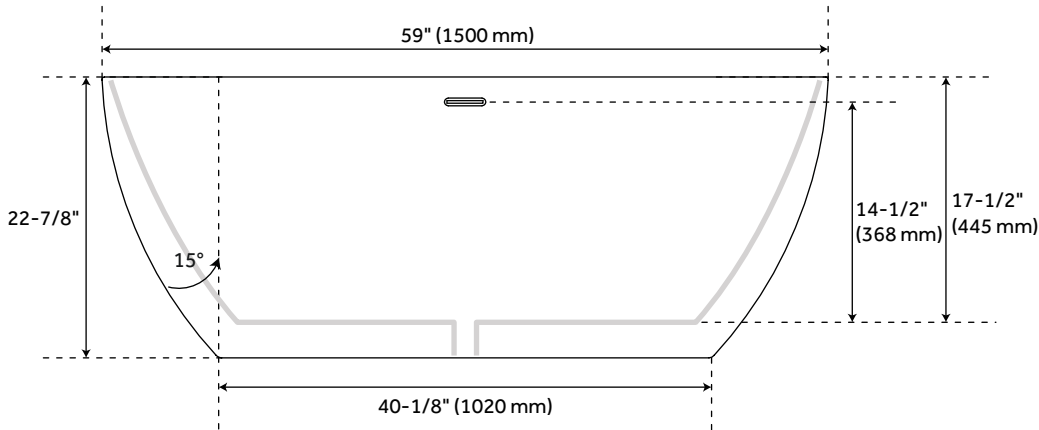

SIGNATURE HARDWARE Lifetime Warranty

See website for detailed warranty information.

REVISED 07/14/2020

59" HIBISCUS

OVAL ACRYLIC FREESTANDING TUB

SKU: 948057

FEATURES

Product Finish: White
Features: Integral Drain & Overflow
Overflow Hole: Yes
Integral Drain & Overflow : Yes
Shape: Oval
Material: Acrylic
Length: 59"
Width: 29-1/2"
Height: 22-7/8"
Tub Interior Length: 38-5/8"
Tub Interior Width: 19-5/8"
Tub Slope: 30°
Water Depth To Overflow: 14-1/4"
Drain Included: Yes
Drain Placement: Center
Faucet Included: No
Water Capacity (Gallons): 43
Tub Weight Uncrated (lbs): 88
Tub Weight Crated (lbs): 198

Page 2
CODE: SHHBFSRT5930WH

67" HIBISCUS

OVAL ACRYLIC FREESTANDING TUB

SKU: 948057

FEATURES

Product Finish: White
 Features: Integral Drain & Overflow
 Overflow Hole: Yes
 Integral Drain & Overflow : Yes
 Shape: Oval
 Material: Acrylic
 Length: 67"
 Width: 31-1/2"
 Height: 22-7/8"
 Tub Interior Length: 46-1/2"
 Tub Interior Width: 20-7/8"
 Tub Slope: 33.5°
 Water Depth To Overflow: 14-1/2"
 Drain Included: Yes
 Drain Placement: Center
 Faucet Included: No
 Water Capacity (Gallons): 53
 Tub Weight Uncrated (lbs): 110
 Tub Weight Crated (lbs): 220