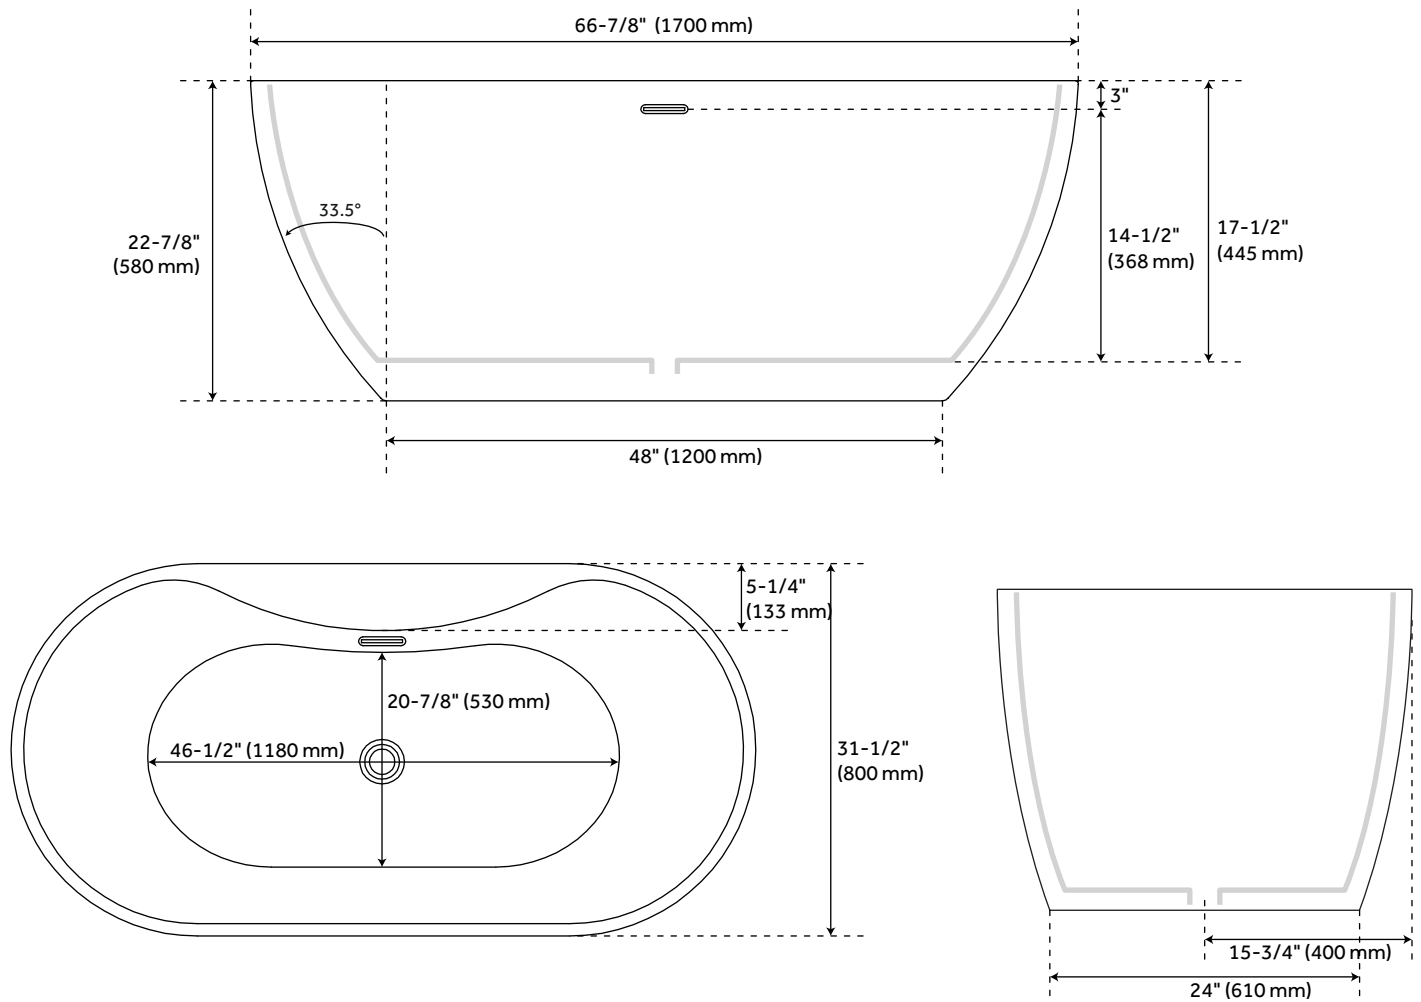

Page 2
CODE: SHHBFSRT5930WH

67" HIBISCUS

OVAL ACRYLIC FREESTANDING TUB

SKU: 948057

FEATURES

Product Finish: White
 Features: Integral Drain & Overflow
 Overflow Hole: Yes
 Integral Drain & Overflow : Yes
 Shape: Oval
 Material: Acrylic
 Length: 67"
 Width: 31-1/2"
 Height: 22-7/8"
 Tub Interior Length: 46-1/2"
 Tub Interior Width: 20-7/8"
 Tub Slope: 33.5°
 Water Depth To Overflow: 14-1/2"
 Drain Included: Yes
 Drain Placement: Center
 Faucet Included: No
 Water Capacity (Gallons): 53
 Tub Weight Uncrated (lbs): 110
 Tub Weight Crated (lbs): 220

Page 3
 CODE: SHHBFSRT6731WH

59" HIBISCUS

OVAL ACRYLIC FREESTANDING TUB WITH TAP DECK

SKU: 948057

FEATURES

- Product Finish: White
- Features: Integral Drain & Overflow
- Overflow Hole: Yes
- Integral Drain & Overflow : Yes
- Shape: Oval
- Material: Acrylic
- Length: 59"
- Width: 29-1/2"
- Height: 23-1/8"
- Tub Interior Length: 38-1/2"
- Tub Interior Width: 18-7/8"
- Tub Slope: 30°
- Water Depth To Overflow: 14-1/2"
- Drain Included: Yes
- Drain Placement: Center
- Faucet Included: No
- Water Capacity (Gallons): 43
- Tub Weight Uncrated (lbs): 88
- Tub Weight Crated (lbs): 198

Page 2

CODE: SHHBFSO5930WH

67" HIBISCUS

OVAL ACRYLIC FREESTANDING TUB WITH TAP DECK

SKU: 948057

FEATURES

- Product Finish: White
- Features: Integral Drain & Overflow
- Overflow Hole: Yes
- Integral Drain & Overflow : Yes
- Shape: Oval
- Material: Acrylic
- Length: 66-7/8"
- Width: 31-1/2"
- Height: 22-7/8"
- Tub Interior Length: 46-1/2"
- Tub Interior Width: 20-7/8"
- Tub Slope: 33.5°
- Water Depth To Overflow: 14-1/2"
- Drain Included: Yes
- Drain Placement: Center
- Faucet Included: No
- Water Capacity (Gallons): 53
- Tub Weight Uncrated (lbs): 110
- Tub Weight Crated (lbs): 220