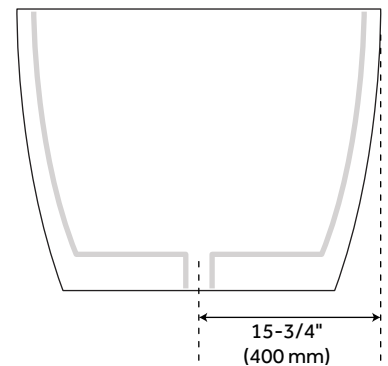

SIGNATURE HARDWARE Lifetime Warranty

See website for detailed warranty information.

REVISED 07/14/2020

59" HIBISCUS

OVAL ACRYLIC FREESTANDING TUB

SKU: 948057

FEATURES

Product Finish: White
Features: Integral Drain & Overflow
Overflow Hole: Yes
Integral Drain & Overflow : Yes
Shape: Oval
Material: Acrylic
Length: 59"
Width: 29-1/2"
Height: 22-7/8"
Tub Interior Length: 38-5/8"
Tub Interior Width: 19-5/8"
Tub Slope: 30°
Water Depth To Overflow: 14-1/4"
Drain Included: Yes
Drain Placement: Center
Faucet Included: No
Water Capacity (Gallons): 43
Tub Weight Uncrated (lbs): 88
Tub Weight Crated (lbs): 198

Page 2
CODE: SHHBFSRT5930WH

67" HIBISCUS

OVAL ACRYLIC FREESTANDING TUB

SKU: 948057

FEATURES

Product Finish: White
 Features: Integral Drain & Overflow
 Overflow Hole: Yes
 Integral Drain & Overflow : Yes
 Shape: Oval
 Material: Acrylic
 Length: 67"
 Width: 31-1/2"
 Height: 22-7/8"
 Tub Interior Length: 46-1/2"
 Tub Interior Width: 20-7/8"
 Tub Slope: 33.5°
 Water Depth To Overflow: 14-1/2"
 Drain Included: Yes
 Drain Placement: Center
 Faucet Included: No
 Water Capacity (Gallons): 53
 Tub Weight Uncrated (lbs): 110
 Tub Weight Crated (lbs): 220