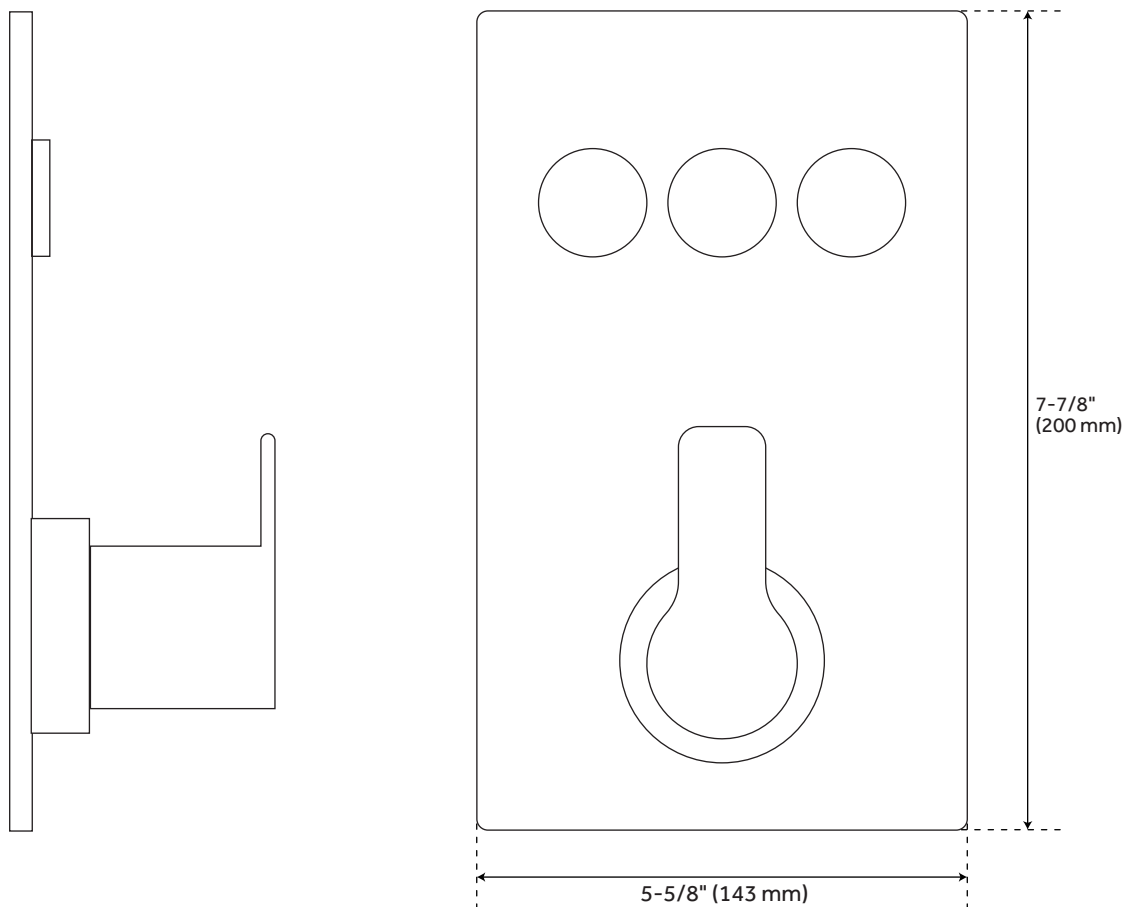

HOLLYN

SIMPLE SELECT 3-WAY THERMOSTATIC VALVE

SKU: 948001

FEATURES

Material: Brass
Shape: Rectangular
Handle Type: Lever
Features: Thermostatic
Assembly Required: No
Installation Type: Wall Mount
Mounting Hardware Included: Yes
Body Sprays: No
Diverter Included: Yes
Diverter Outlets: 3

CONTENTS

VALVE PAGE 2

REVISED 10/29/2020

HOLLYN

SIMPLE SELECT 3-WAY THERMOSTATIC VALVE

SKU: 948001

FEATURES

- Valve Trim Width: 5-5/8"
- Valve Trim Height: 7-7/8"

CODES/STANDARDS

- cUPC
- ASME A112.18.1/CSA B125.1
- ASSE 1016 Type T

PRODUCT IMAGE

All dimensions and specifications are nominal and may vary. Use actual products for accuracy in critical situations.

PAGE 2
Code: 510359, 510360