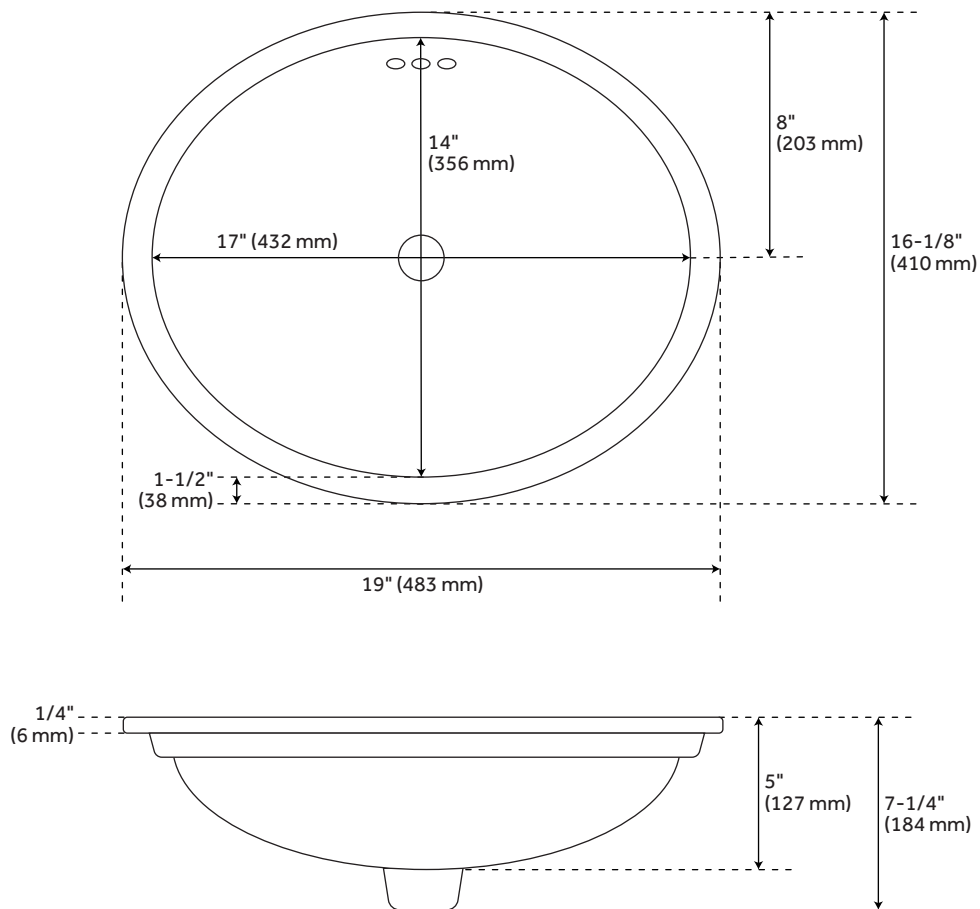

### FEATURES

Shape: Oval  
Sink Material: Porcelain  
Number of Basins: 1  
Sink Installation: Undermount  
Product Color: White  
Overflow Hole: Yes  
Interior Treatment: Smooth  
Mounting Hardware Included: Yes  
Drain Included: Optional  
Faucet Included: No

### CONTENTS

UNDERMOUNT SINK ..... PAGE 2

REVISED 08/19/2020

### FEATURES

Length: 19"  
Width: 16-1/8"  
Height: 7-1/4"  
Basin Length: 17"  
Basin Width: 14"  
Basin Depth: 5"  
Water Depth To Overflow: 4"  
Rim Thickness: 1-1/2"  
Fits Drain Hole Size: 1-3/4"