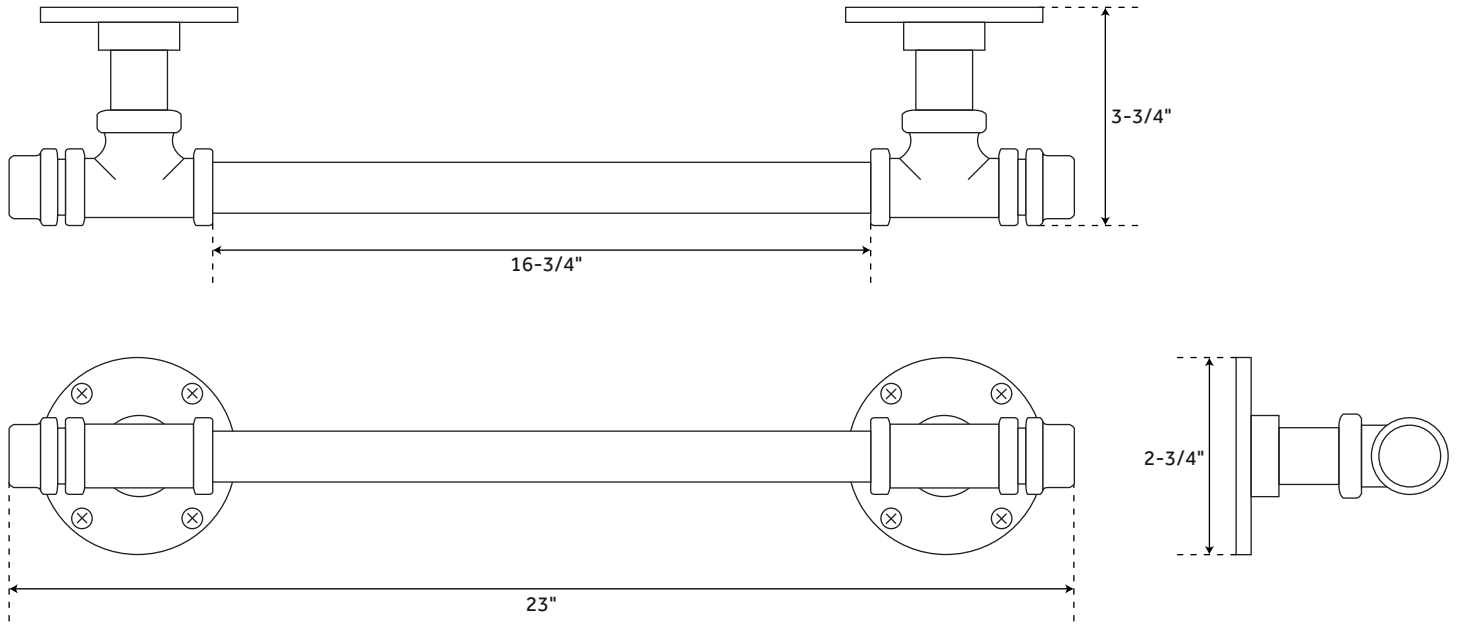

23" EDISON

TOWEL BAR

SKU: 947818

FEATURES

Installation Type: Wall Mount
Design: Modern
Material: Brass
Length: 23"
Height: 2-3/4"
Depth: 3-3/4"
Base Plate Length: 2-3/4"
Base Plate Height: 2-3/4"
Towel Holder Length: 16-3/4"
Mounting Hardware Included: Yes
Mounting Hardware Concealed: No
Assembly Required: No

SIGNATURE HARDWARE LIFETIME WARRANTY

See website for warranty information

All measurements are approximate. Measurements may vary +/- 1/2".

REVISED 07/10/2019

28" EDISON

TOWEL BAR

SKU: 947818

FEATURES

Installation Type: Wall Mount
Design: Modern
Material: Brass
Length: 28"
Height: 2-3/4"
Depth: 3-3/4"
Base Plate Length: 2-3/4"
Base Plate Height: 2-3/4"
Towel Holder Length: 22-1/2"
Mounting Hardware Included: Yes
Mounting Hardware Concealed: No
Assembly Required: No