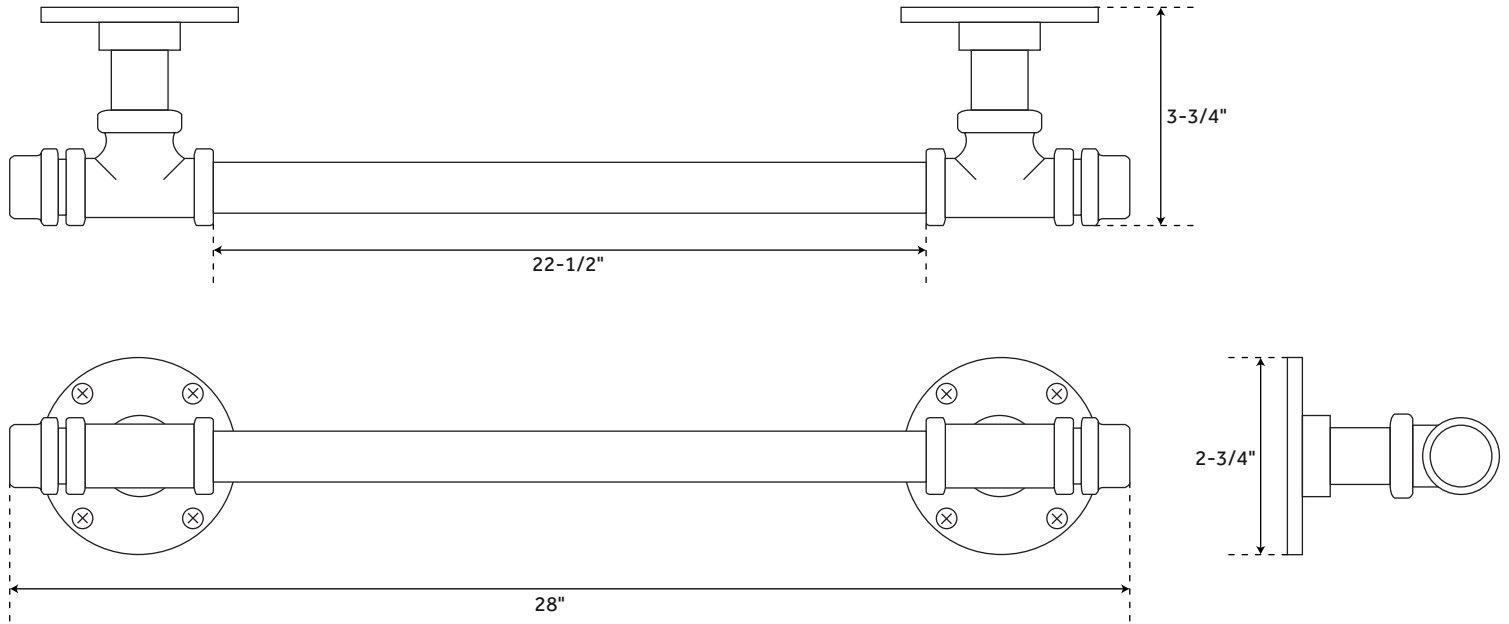

23" EDISON

TOWEL BAR

SKU: 947818

FEATURES

Installation Type: Wall Mount
Design: Modern
Material: Brass
Length: 23"
Height: 2-3/4"
Depth: 3-3/4"
Base Plate Length: 2-3/4"
Base Plate Height: 2-3/4"
Towel Holder Length: 16-3/4"
Mounting Hardware Included: Yes
Mounting Hardware Concealed: No
Assembly Required: No

SIGNATURE HARDWARE LIFETIME WARRANTY

See website for warranty information

All measurements are approximate. Measurements may vary +/- 1/2".

REVISED 07/10/2019

28" EDISON

TOWEL BAR

SKU: 947818

FEATURES

Installation Type: Wall Mount
Design: Modern
Material: Brass
Length: 28"
Height: 2-3/4"
Depth: 3-3/4"
Base Plate Length: 2-3/4"
Base Plate Height: 2-3/4"
Towel Holder Length: 22-1/2"
Mounting Hardware Included: Yes
Mounting Hardware Concealed: No
Assembly Required: No