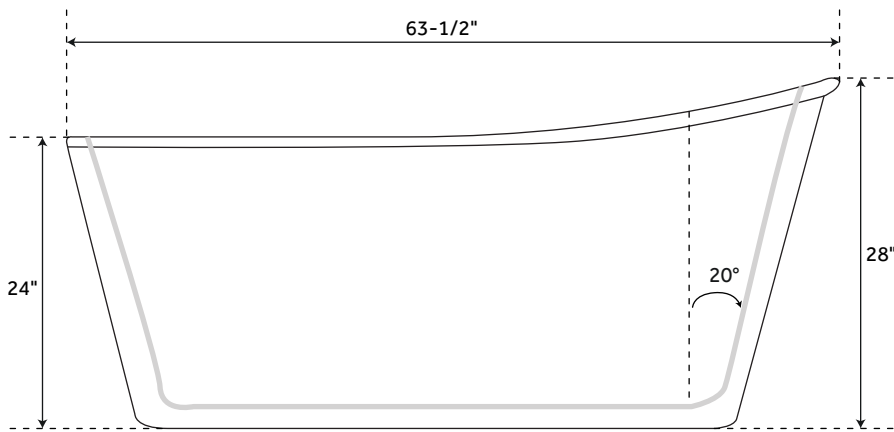

# 63" SOUZA

### FEATURES

Product Finish: White  
Features: Integral Drain & Overflow  
Overflow Hole: Yes  
Integral Drain & Overflow: Yes  
Shape: Rectangle  
Material: Acrylic  
Length: 63-1/2"  
Width: 31-5/8"  
Height: 28"  
Tub Interior Length: 41"  
Tub Interior Width: 20"  
Water Depth To Overflow: 14-1/2"  
Drain Included: Yes  
Faucet Included: No  
Built-In Adjusters: Yes  
Tub Weight Uncrated (lbs): 107  
Tub Weight Crated (lbs): 217