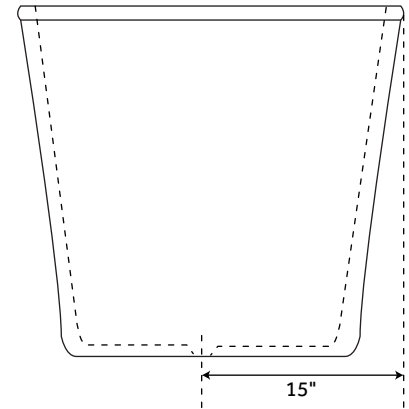

# 63" SOUZA

### FEATURES

Product Finish: White  
Features: Integral Drain & Overflow  
Overflow Hole: Yes  
Integral Drain & Overflow: Yes  
Shape: Rectangle  
Material: Acrylic  
Length: 63-1/2"  
Width: 31-5/8"  
Height: 28"  
Tub Interior Length: 41"  
Tub Interior Width: 20"  
Water Depth To Overflow: 14-1/2"  
Drain Included: Yes  
Faucet Included: No  
Built-In Adjusters: Yes  
Tub Weight Uncrated (lbs): 107  
Tub Weight Crated (lbs): 217