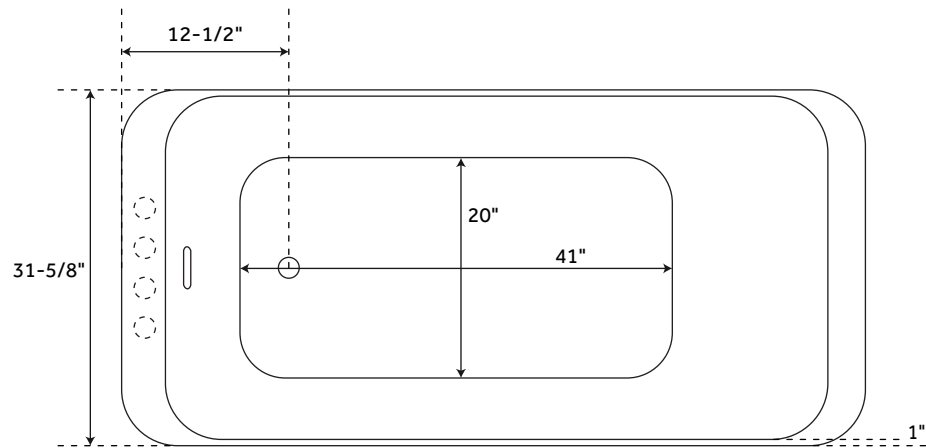

# 63" SOUZA

### FEATURES

Product Finish: White  
Features: Integral Drain & Overflow  
Overflow Hole: Yes  
Integral Drain & Overflow: Yes  
Shape: Rectangle  
Material: Acrylic  
Length: 63-1/2"  
Width: 31-5/8"  
Height: 28"  
Tub Interior Length: 41"  
Tub Interior Width: 20"  
Water Depth To Overflow: 14-1/2"  
Drain Included: Yes  
Faucet Included: No  
Built-In Adjusters: Yes  
Tub Weight Uncrated (lbs): 107  
Tub Weight Crated (lbs): 217