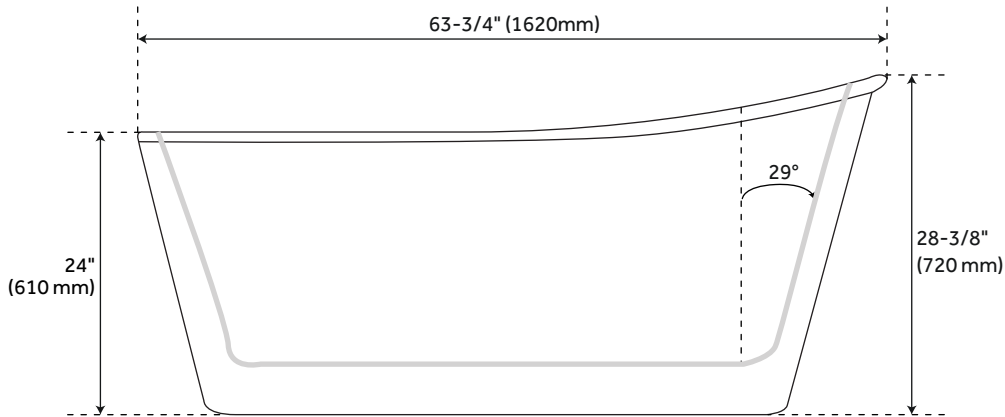

63" SOUZA

ACRYLIC FREESTANDING TUB

SKU: 946784

FEATURES

- Product Finish: White
- Features: Integral Drain & Overflow
- Overflow Hole: Yes
- Integral Drain & Overflow : Yes
- Shape: Rectangle
- Material: Acrylic
- Drain Included: Yes
- Faucet Included: No
- Built-In Adjusters: Yes
- Trim Kit Includes: Pop-Up Drain with Matching Drain Cover and Overflow Plate in your Choice of Color
- Formed of Two Acrylic Sheets, the Air Between Acting as Thermal Insulator
- Insulation Option: Increases Heat Retention and Prevents Condensation Due to Water and Air Temperature Fluctuations

CONTENTS

63" TUB PAGE 2

REVISED 03/05/2021

63" SOUZA

ACRYLIC FREESTANDING TUB

SKU: 946784

FEATURES

- Length: 63-3/4"
- Width: 31-7/8"
- Height: 28-3/8"
- Tub Interior Length: 42-1/4"
- Tub Interior Width: 20-1/2"
- Water Depth to Overflow: 14-15/16"
- Water Depth to Rim 17-11/16"
- Water Capacity Without Overflow (Gallons): 81
- Water Capacity With Overflow (Gallons): 74
- Tub Weight Uncrated (lbs): 155
- Tub Weight Crated (lbs): 245

PRODUCT IMAGE

All dimensions and specifications are nominal and may vary. Use actual products for accuracy in critical situations.

PAGE 2