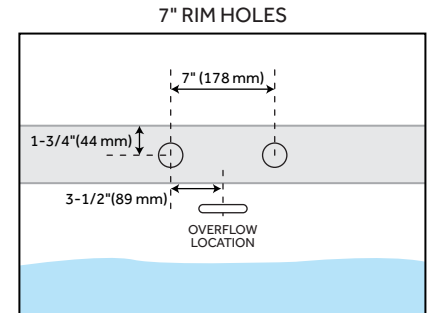

CONTENTS

63" TUB PAGE 2

REVISED 03/05/2021

63" SOUZA

ACRYLIC FREESTANDING TUB

SKU: 946784

FEATURES

- Length: 63-3/4"
- Width: 31-7/8"
- Height: 28-3/8"
- Tub Interior Length: 42-1/4"
- Tub Interior Width: 20-1/2"
- Water Depth to Overflow: 14-15/16"
- Water Depth to Rim 17-11/16"
- Water Capacity Without Overflow (Gallons): 81
- Water Capacity With Overflow (Gallons): 74
- Tub Weight Uncrated (lbs): 155
- Tub Weight Crated (lbs): 245

PRODUCT IMAGE

All dimensions and specifications are nominal and may vary. Use actual products for accuracy in critical situations.

PAGE 2