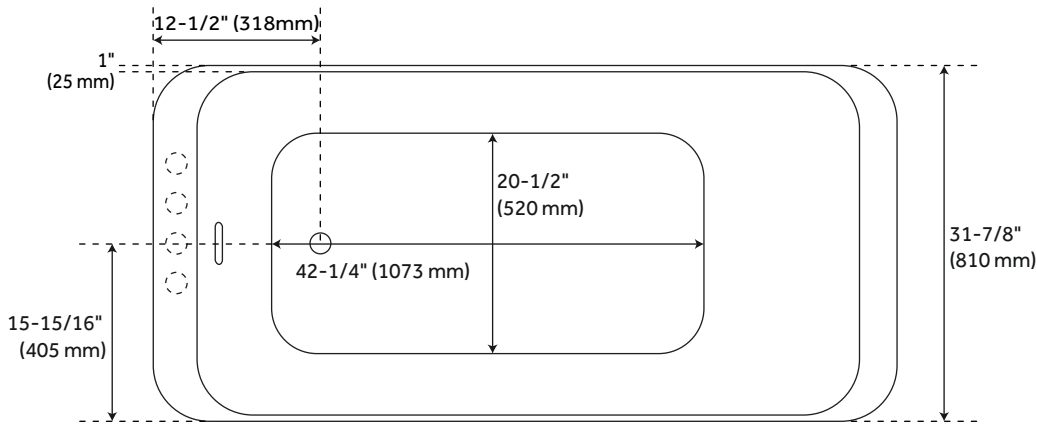

63" SOUZA

ACRYLIC FREESTANDING TUB

SKU: 946784

FEATURES

- Product Finish: White
- Features: Integral Drain & Overflow
- Overflow Hole: Yes
- Integral Drain & Overflow : Yes
- Shape: Rectangle
- Material: Acrylic
- Drain Included: Yes
- Faucet Included: No
- Built-In Adjusters: Yes
- Trim Kit Includes: Pop-Up Drain with Matching Drain Cover and Overflow Plate in your Choice of Color
- Formed of Two Acrylic Sheets, the Air Between Acting as Thermal Insulator
- Insulation Option: Increases Heat Retention and Prevents Condensation Due to Water and Air Temperature Fluctuations

CONTENTS

63" TUB PAGE 2

REVISED 03/05/2021

63" SOUZA

ACRYLIC FREESTANDING TUB

SKU: 946784

FEATURES

- Length: 63-3/4"
- Width: 31-7/8"
- Height: 28-3/8"
- Tub Interior Length: 42-1/4"
- Tub Interior Width: 20-1/2"
- Water Depth to Overflow: 14-15/16"
- Water Depth to Rim 17-11/16"
- Water Capacity Without Overflow (Gallons): 81
- Water Capacity With Overflow (Gallons): 74
- Tub Weight Uncrated (lbs): 155
- Tub Weight Crated (lbs): 245

PRODUCT IMAGE

All dimensions and specifications are nominal and may vary. Use actual products for accuracy in critical situations.

PAGE 2