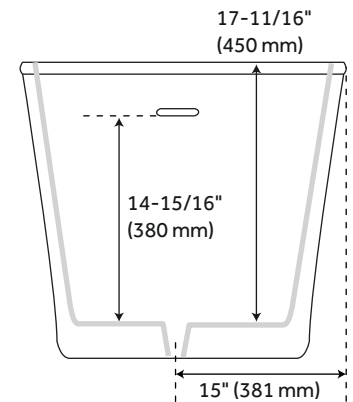

63" SOUZA

ACRYLIC FREESTANDING TUB

SKU: 946784

FEATURES

- Product Finish: White
- Features: Integral Drain & Overflow
- Overflow Hole: Yes
- Integral Drain & Overflow : Yes
- Shape: Rectangle
- Material: Acrylic
- Drain Included: Yes
- Faucet Included: No
- Built-In Adjusters: Yes
- Trim Kit Includes: Pop-Up Drain with Matching Drain Cover and Overflow Plate in your Choice of Color
- Formed of Two Acrylic Sheets, the Air Between Acting as Thermal Insulator
- Insulation Option: Increases Heat Retention and Prevents Condensation Due to Water and Air Temperature Fluctuations

CONTENTS

63" TUB PAGE 2

REVISED 03/05/2021

63" SOUZA

ACRYLIC FREESTANDING TUB

SKU: 946784

FEATURES

- Length: 63-3/4"
- Width: 31-7/8"
- Height: 28-3/8"
- Tub Interior Length: 42-1/4"
- Tub Interior Width: 20-1/2"
- Water Depth to Overflow: 14-15/16"
- Water Depth to Rim 17-11/16"
- Water Capacity Without Overflow (Gallons): 81
- Water Capacity With Overflow (Gallons): 74
- Tub Weight Uncrated (lbs): 155
- Tub Weight Crated (lbs): 245

PRODUCT IMAGE

All dimensions and specifications are nominal and may vary. Use actual products for accuracy in critical situations.

PAGE 2