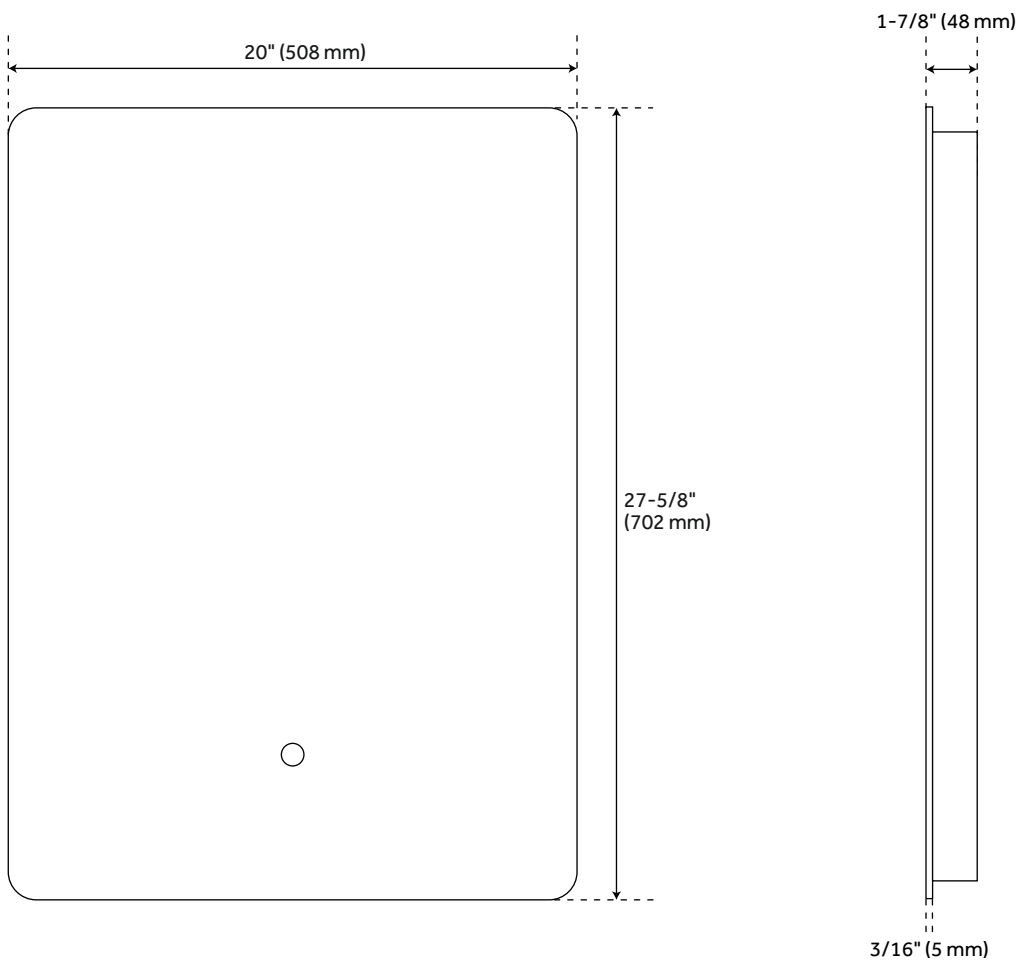

FLEMING

LIGHTED MIRROR WITH TUNABLE LED

SKU: 946561

FEATURES

- Material: Aluminum
- Design: Modern
- Mirror Shape: Rectangle
- Mounting Hardware Included: Yes
- Assembly Required: No
- Utilizes a 4 mm Copper-Free Silver Mirror for a High-Quality Image Effect That is Clear, Smooth, and True
- Mirror Is Supported by an Aluminum Frame for Lightweight Durability
- Light Activated and Adjusted by Touch Sensor
- Features backlighting behind mirror.
- Designed to Work in Conjunction With the Bathroom's Main Light Source

CONTENTS

- 20" MIRROR PAGE 2
- 32" MIRROR PAGE 3

REVISED 03/31/2021

20" FLEMING

LIGHTED MIRROR WITH TUNABLE LED

SKU: 946561

FEATURES

- Width: 20"
- Height: 27-5/8"
- Depth: 1-7/8"
- Vertical Mounting Centers: 17-1/4"

PRODUCT IMAGE

All dimensions and specifications are nominal and may vary. Use actual products for accuracy in critical situations.

PAGE 2

32" FLEMING

LIGHTED MIRROR WITH TUNABLE LED

SKU: 946561

FEATURES

Width: 32"

Height: 24"

Depth: 1-7/8"

Horizontal Mounting Centers: 29-1/4"

PRODUCT IMAGE

All dimensions and specifications are nominal and may vary. Use actual products for accuracy in critical situations.

PAGE 3