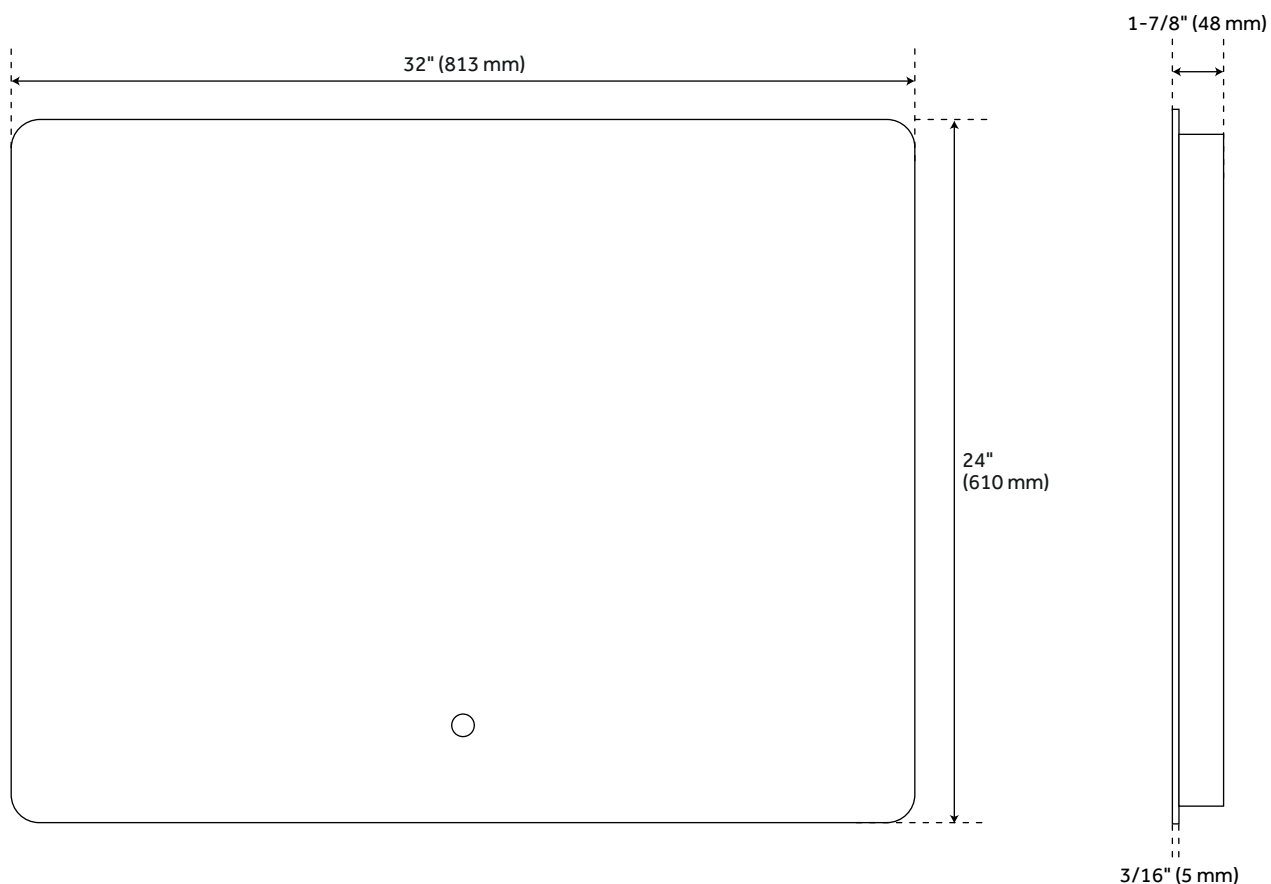

FLEMING

LIGHTED MIRROR WITH TUNABLE LED

SKU: 946561

FEATURES

- Material: Aluminum
- Design: Modern
- Mirror Shape: Rectangle
- Mounting Hardware Included: Yes
- Assembly Required: No
- Utilizes a 4 mm Copper-Free Silver Mirror for a High-Quality Image Effect That is Clear, Smooth, and True
- Mirror Is Supported by an Aluminum Frame for Lightweight Durability
- Light Activated and Adjusted by Touch Sensor
- Features backlighting behind mirror.
- Designed to Work in Conjunction With the Bathroom's Main Light Source

CONTENTS

- 20" MIRROR PAGE 2
- 32" MIRROR PAGE 3

REVISED 03/31/2021

20" FLEMING

LIGHTED MIRROR WITH TUNABLE LED

SKU: 946561

FEATURES

- Width: 20"
- Height: 27-5/8"
- Depth: 1-7/8"
- Vertical Mounting Centers: 17-1/4"

PRODUCT IMAGE

All dimensions and specifications are nominal and may vary. Use actual products for accuracy in critical situations.

PAGE 2

32" FLEMING

LIGHTED MIRROR WITH TUNABLE LED

SKU: 946561

FEATURES

Width: 32"

Height: 24"

Depth: 1-7/8"

Horizontal Mounting Centers: 29-1/4"

PRODUCT IMAGE

All dimensions and specifications are nominal and may vary. Use actual products for accuracy in critical situations.

PAGE 3