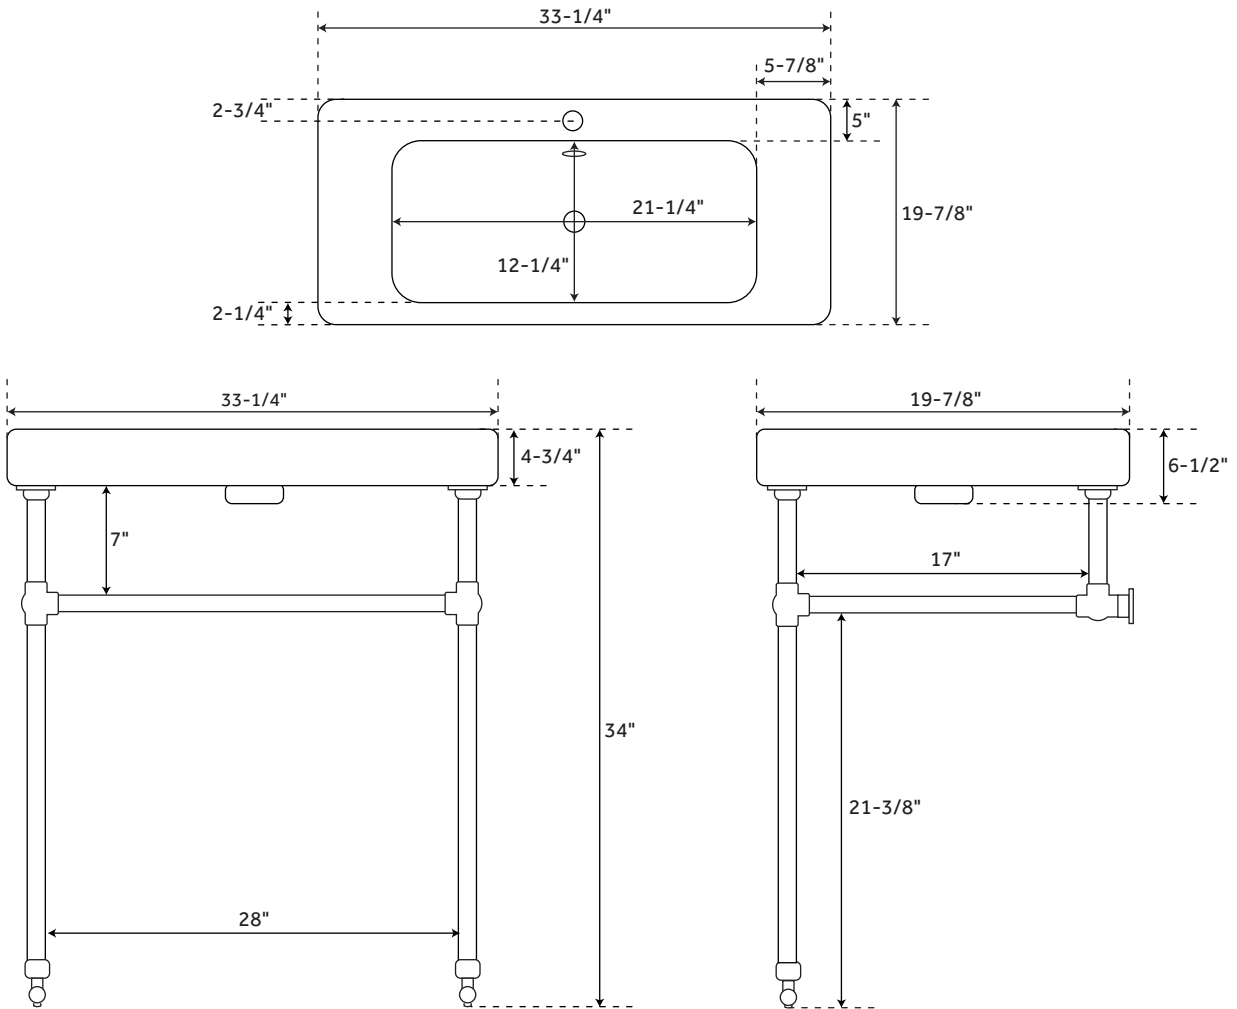

34" BURLESON

PORCELAIN CONSOLE SINK WITH ACRYLIC STAND

SKU: 946511, 442888, 442889, 442890, 442891, 442892

FEATURES

- Number of Basins: 1
- Product Color: White
- Faucet Centers: Single-Hole
- Overflow Hole: Yes
- Length: 33-1/4"
- Width: 19-7/8"
- Height: 34"
- Basin Length: 21-1/4"
- Basin Width: 12-1/4"
- Basin Depth: 4-3/8"
- Water Depth To Overflow: 2-7/8"
- Drain Size: 1-1/2"
- Mounting Hardware Included: Yes
- Drain Included: Optional
- Faucet Included: No
- Stand Material: Acrylic
- 1" OD Acrylic Tubing