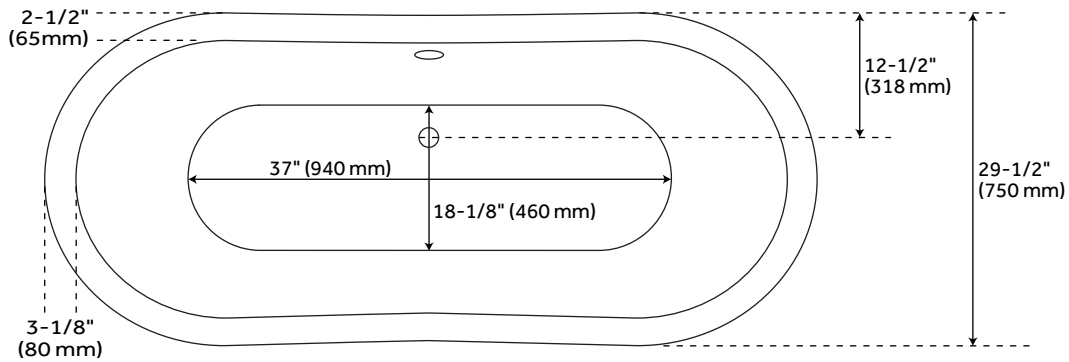

59" LENA

CAST IRON CLAWFOOT TUB - CONTINUOUS ROLLED RIM - MONARCH IMPERIAL FEET

SKU: 946168-59

FEATURES

- Design: Traditional
- Overflow Hole: Yes
- Shape: Oval
- Material: Cast Iron
- Exterior Treatment: Hand-Smoothed, Painted White
- Interior Treatment: White Porcelain Enamel
- Feet Type: Imperial
- Feet Material: Cast Iron
- Tap Deck: No
- Drain Included: Optional
- Faucet Included: No
- Faucet Drillings: Roll Top - No Drillings
- Built-In Adjusters: Yes
- Overflow Drain Will Include: Extended Pop-Up Drain With Swivel Head, a Daisy Wheel Overflow, Which Remain Open to Allow Water Into the Drain.

CONTENTS

59" TUB PAGE 2

REVISED 07/08/2021

59" LENA

CAST IRON CLAWFOOT TUB - CONTINUOUS ROLLED RIM - MONARCH IMPERIAL FEET

SKU: 946168-59

FEATURES

- Length: 59"
- Width: 29-1/2"
- Height: 26-3/4"
- Tub Interior Length: 37"
- Tub Interior Width: 18-1/8"
- Water Depth to Rim: 17-11/16"
- Water Depth to Overflow: 13-3/4"
- Water Capacity (Gallons): 34
- Tub Weight Uncrated (lbs): 349

PRODUCT IMAGE

All dimensions and specifications are nominal and may vary. Use actual products for accuracy in critical situations.

PAGE 2