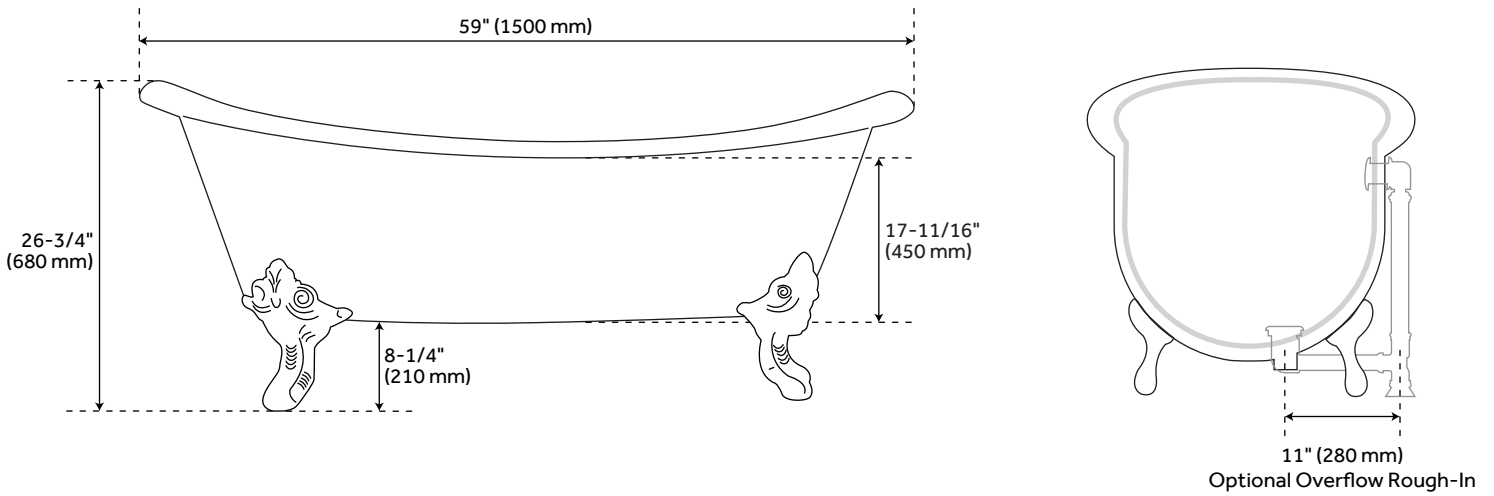

59" LENA

CAST IRON CLAWFOOT TUB - CONTINUOUS ROLLED RIM - MONARCH IMPERIAL FEET

SKU: 946168-59

FEATURES

- Design: Traditional
- Overflow Hole: Yes
- Shape: Oval
- Material: Cast Iron
- Exterior Treatment: Hand-Smoothed, Painted White
- Interior Treatment: White Porcelain Enamel
- Feet Type: Imperial
- Feet Material: Cast Iron
- Tap Deck: No
- Drain Included: Optional
- Faucet Included: No
- Faucet Drillings: Roll Top - No Drillings
- Built-In Adjusters: Yes
- Overflow Drain Will Include: Extended Pop-Up Drain With Swivel Head, a Daisy Wheel Overflow, Which Remain Open to Allow Water Into the Drain.

CONTENTS

59" TUB PAGE 2

REVISED 07/08/2021

59" LENA

CAST IRON CLAWFOOT TUB - CONTINUOUS ROLLED RIM - MONARCH IMPERIAL FEET

SKU: 946168-59

FEATURES

- Length: 59"
- Width: 29-1/2"
- Height: 26-3/4"
- Tub Interior Length: 37"
- Tub Interior Width: 18-1/8"
- Water Depth to Rim: 17-11/16"
- Water Depth to Overflow: 13-3/4"
- Water Capacity (Gallons): 34
- Tub Weight Uncrated (lbs): 349

PRODUCT IMAGE

All dimensions and specifications are nominal and may vary. Use actual products for accuracy in critical situations.

PAGE 2