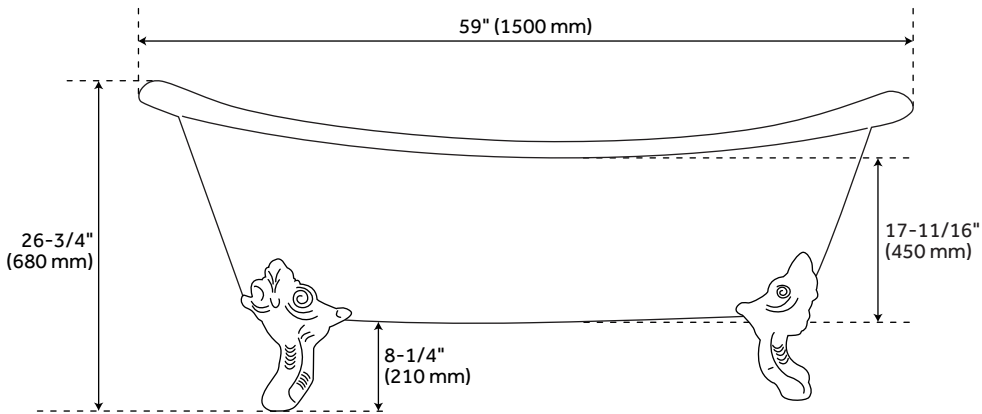

## FEATURES

- Design: Traditional
- Overflow Hole: Yes
- Shape: Oval
- Material: Cast Iron
- Exterior Treatment: Hand-Smoothed, Painted White
- Interior Treatment: White Porcelain Enamel
- Feet Type: Imperial
- Feet Material: Cast Iron
- Tap Deck: Yes
- Drain Included: Optional
- Faucet Included: No
- Faucet Drillings: Tap Deck - 7" Rim Holes
- Built-In Adjusters: Yes
- Overflow Drain Will Include: Extended Pop-Up Drain With Swivel Head, a Daisy Wheel Overflow, Which Remain Open to Allow Water Into the Drain.

## CONTENTS

59" TUB ..... PAGE 2

REVISED 07/08/2021

# 59" LENA

CAST IRON CLAWFOOT TUB - 7" RIM HOLES - MONARCH IMPERIAL FEET

SKU: 946168-59-RH

## FEATURES

- Length: 59"
- Width: 29-1/2"
- Height: 26-3/4"
- Tub Interior Length: 37"
- Tub Interior Width: 18-1/8"
- Water Depth to Rim: 17-11/16"
- Water Depth to Overflow: 13"
- Water Capacity (Gallons): 34
- Tub Weight Uncrated (lbs): 349