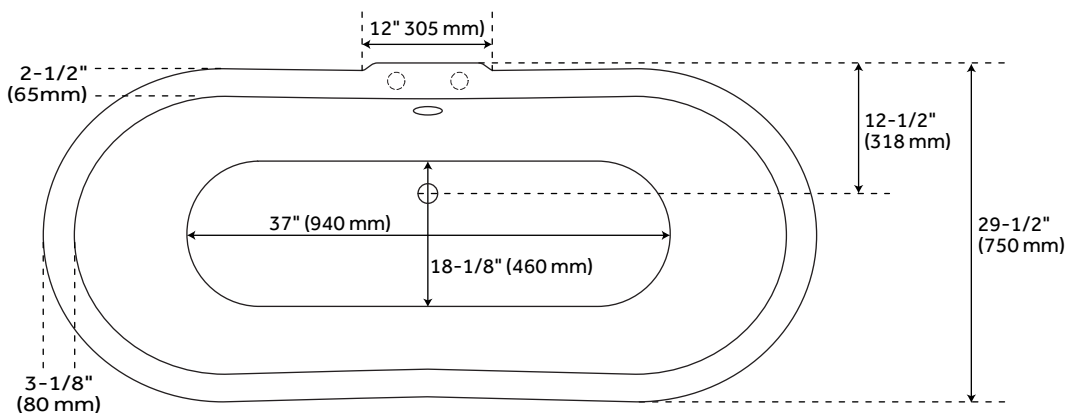

## FEATURES

- Design: Traditional
- Overflow Hole: Yes
- Shape: Oval
- Material: Cast Iron
- Exterior Treatment: Hand-Smoothed, Painted White
- Interior Treatment: White Porcelain Enamel
- Feet Type: Imperial
- Feet Material: Cast Iron
- Tap Deck: Yes
- Drain Included: Optional
- Faucet Included: No
- Faucet Drillings: Tap Deck - 7" Rim Holes
- Built-In Adjusters: Yes
- Overflow Drain Will Include: Extended Pop-Up Drain With Swivel Head, a Daisy Wheel Overflow, Which Remain Open to Allow Water Into the Drain.

## CONTENTS

59" TUB ..... PAGE 2

REVISED 07/08/2021

# 59" LENA

CAST IRON CLAWFOOT TUB - 7" RIM HOLES - MONARCH IMPERIAL FEET

SKU: 946168-59-RH

## FEATURES

- Length: 59"
- Width: 29-1/2"
- Height: 26-3/4"
- Tub Interior Length: 37"
- Tub Interior Width: 18-1/8"
- Water Depth to Rim: 17-11/16"
- Water Depth to Overflow: 13"
- Water Capacity (Gallons): 34
- Tub Weight Uncrated (lbs): 349