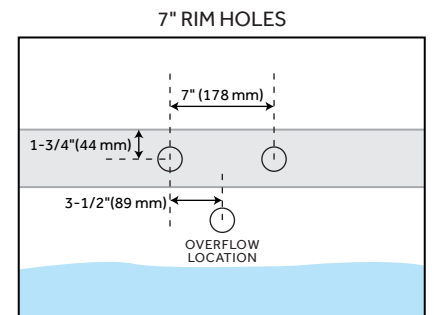

## FEATURES

- Design: Traditional
- Overflow Hole: Yes
- Shape: Oval
- Material: Cast Iron
- Exterior Treatment: Hand-Smoothed, Painted White
- Interior Treatment: White Porcelain Enamel
- Feet Type: Imperial
- Feet Material: Cast Iron
- Tap Deck: Yes
- Drain Included: Optional
- Faucet Included: No
- Faucet Drillings: Tap Deck - 7" Rim Holes
- Built-In Adjusters: Yes
- Overflow Drain Will Include: Extended Pop-Up Drain With Swivel Head, a Daisy Wheel Overflow, Which Remain Open to Allow Water Into the Drain.

## CONTENTS

59" TUB ..... PAGE 2

REVISED 07/08/2021

# 59" LENA

CAST IRON CLAWFOOT TUB - 7" RIM HOLES - MONARCH IMPERIAL FEET

SKU: 946168-59-RH

## FEATURES

- Length: 59"
- Width: 29-1/2"
- Height: 26-3/4"
- Tub Interior Length: 37"
- Tub Interior Width: 18-1/8"
- Water Depth to Rim: 17-11/16"
- Water Depth to Overflow: 13"
- Water Capacity (Gallons): 34
- Tub Weight Uncrated (lbs): 349