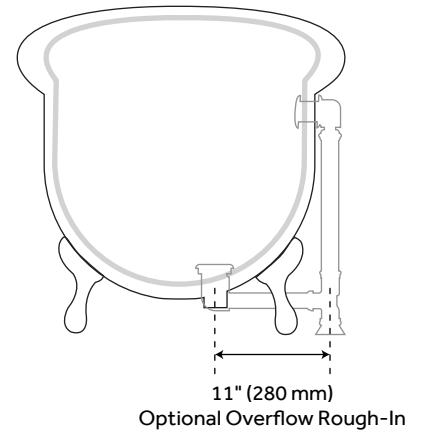

## FEATURES

- Design: Traditional
- Overflow Hole: Yes
- Shape: Oval
- Material: Cast Iron
- Exterior Treatment: Hand-Smoothed, Painted White
- Interior Treatment: White Porcelain Enamel
- Feet Type: Imperial
- Feet Material: Cast Iron
- Tap Deck: Yes
- Drain Included: Optional
- Faucet Included: No
- Faucet Drillings: Tap Deck - 7" Rim Holes
- Built-In Adjusters: Yes
- Overflow Drain Will Include: Extended Pop-Up Drain With Swivel Head, a Daisy Wheel Overflow, Which Remain Open to Allow Water Into the Drain.

## CONTENTS

59" TUB ..... PAGE 2

REVISED 07/08/2021

# 59" LENA

CAST IRON CLAWFOOT TUB - 7" RIM HOLES - MONARCH IMPERIAL FEET

SKU: 946168-59-RH

## FEATURES

- Length: 59"
- Width: 29-1/2"
- Height: 26-3/4"
- Tub Interior Length: 37"
- Tub Interior Width: 18-1/8"
- Water Depth to Rim: 17-11/16"
- Water Depth to Overflow: 13"
- Water Capacity (Gallons): 34
- Tub Weight Uncrated (lbs): 349