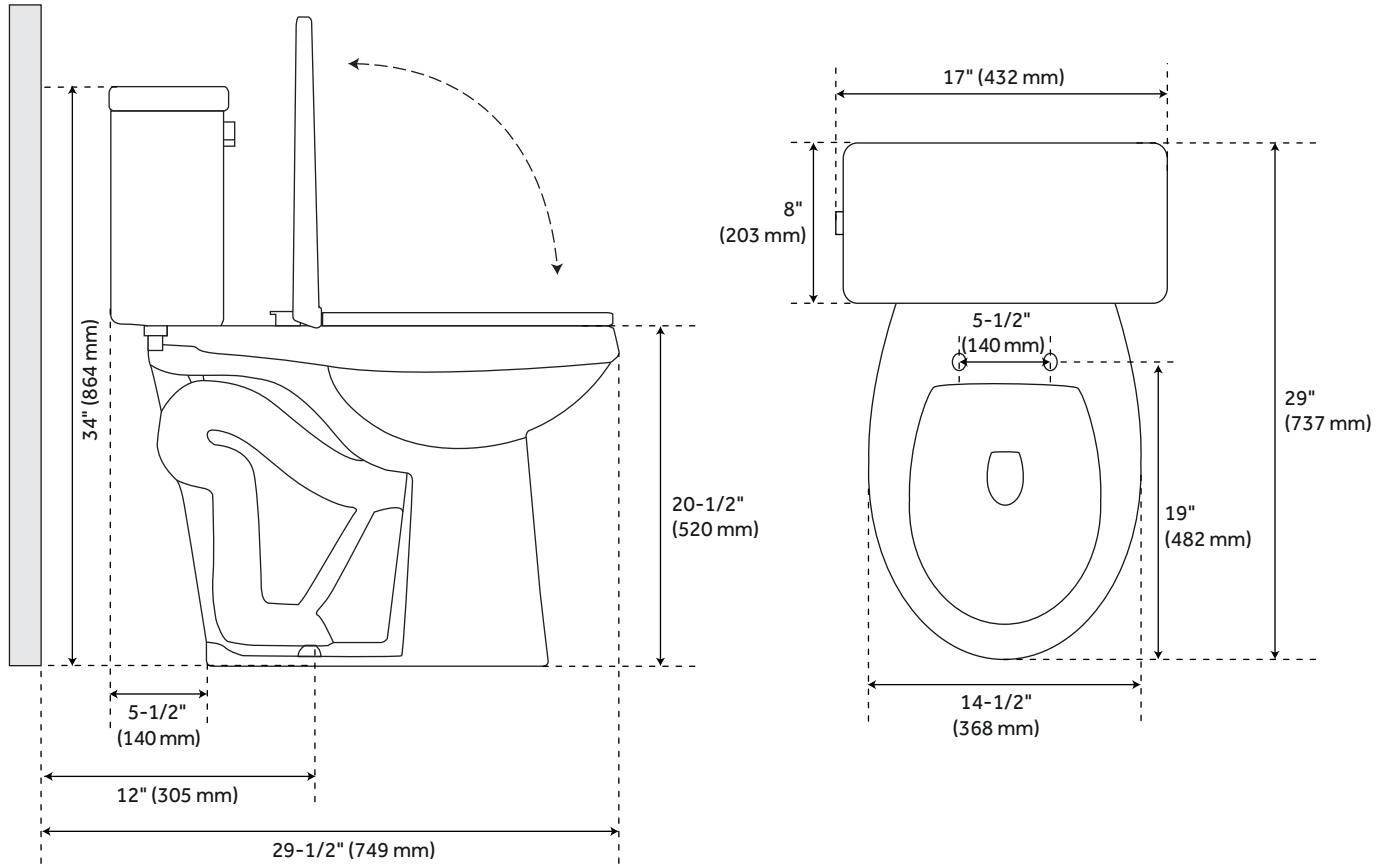

BRADENTON

ELONGATED TWO-PIECE TOILET - 21" BOWL HEIGHT

SKU: 945956

FEATURES

- Visible trapway.
- Standard seat features soft-close mechanism.
- Toilet is compatible with Brookdale bidet seat.
- Optional bidet seat details:
 - Bidet seat adds 1" to bowl height.
 - Side knob allows for adjustment of angle, water volume, and cleaning type.
 - Spray nozzle features multiple holes for a softer cleanse and water saving operation.
 - Spray nozzle is self-cleaning, antibacterial, and removable for further cleaning.
 - Bidet seat has a glossy finish with protective bumpers and self-closing seat/lid.

CONTENTS

TOILET PAGE 2

REVISED 08/06/2021

BRADENTON

ELONGATED TWO-PIECE TOILET - 21" BOWL HEIGHT

SKU: 945956

FEATURES

Product Finish: White
Material: Porcelain
Bowl Shape: Elongated
Rough In: 12"
Length: 17"
Height: 34"
Depth: 29"
Bowl Height: 20-1/2"
Gallons Per Flush: 1.28 (4.8 Lpf)
Seat Included: Optional