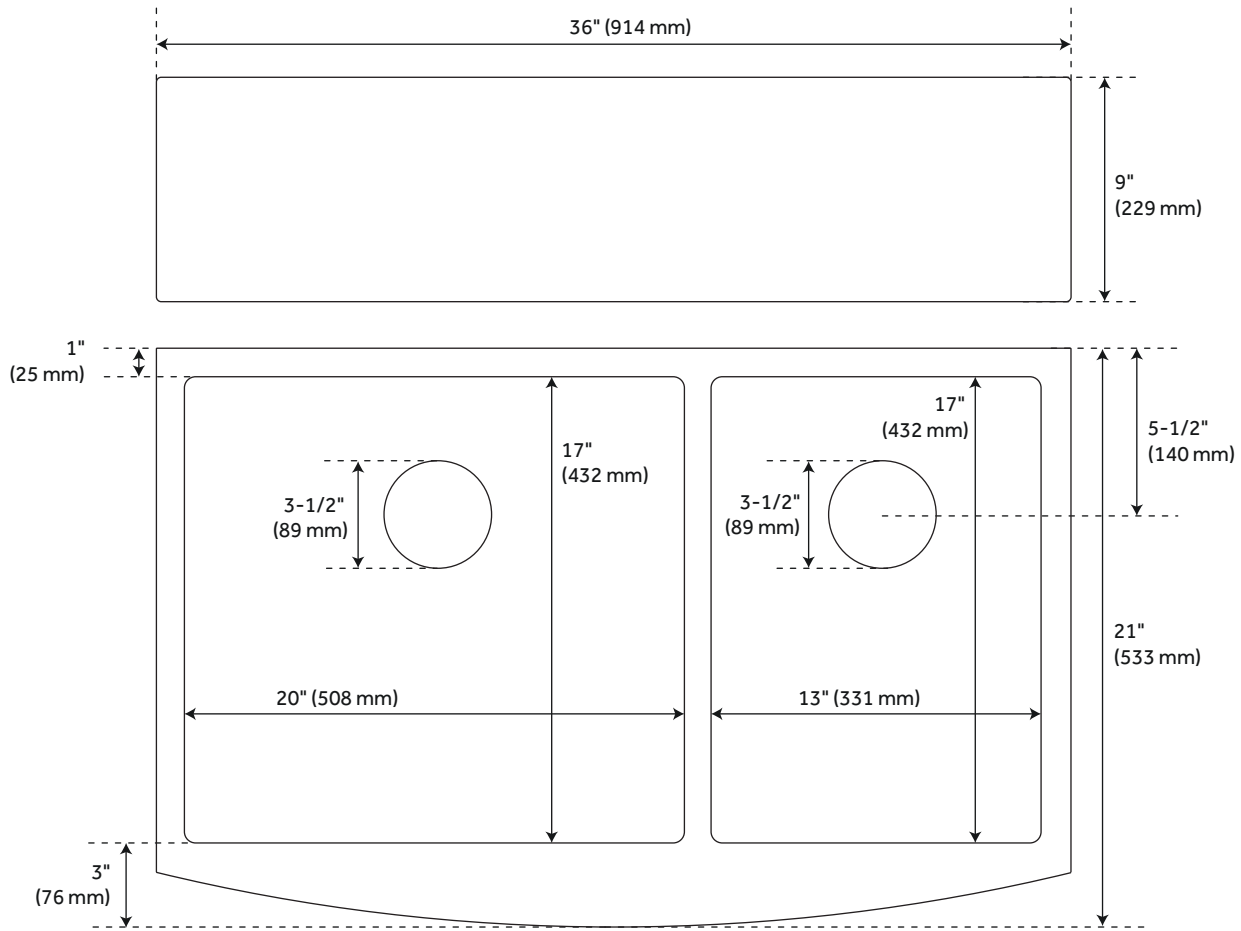

ATLAS

36" ATLAS 60/40 OFFSET DOUBLE-BOWL STAINLESS STEEL FARMHOUSE SINK - CURVED APRON - GUNMETAL BLACK

SKU: 944665

FEATURES

- Sound insulation coating/pads on sides and bottom.
- Rear drain location.
- Material: Stainless Steel
- Basin Split: 60/40
- Apron Design: Curved
- Faucet Centers: No Faucet Hole
- Number Of Basins: 2
- Product Color: Gunmetal Black

CONTENTS

SINK PAGE 2

REVISED 11/27/2020

ATLAS

36" ATLAS 60/40 OFFSET DOUBLE-BOWL STAINLESS STEEL FARMHOUSE SINK - CURVED APRON - GUNMETAL BLACK

SKU: 944665

FEATURES

Material: Stainless Steel
Basin Split: 60/40
Apron Design: Curved
Faucet Centers: No Faucet Hole
Number Of Basins: 2
Product Color: Gunmetal Black
Length: 36"
Width: 21"
Height: 9"
Large Bowl Length: 20"
Large Bowl Width: 16-7/8"
Small Bowl Length: 13"
Small Bowl Width: 16-7/8"
Water Depth To Rim: 8-5/8"
Apron Front Rim Thickness: 3"
Side And Back Rim Thickness: 1"
Metal Gauge/thickness: 16 Gauge
Faucet Included: No
Drain Included: Optional
Fits Drain Hole Size: 3-1/2"
Sink Installation: Farmhouse

CODES/STANDARDS

cUPC
ASME A112.19.3/CSA B45.4
Massachusetts Accepted

PRODUCT IMAGE

All dimensions and specifications are nominal and may vary. Use actual products for accuracy in critical situations.

PAGE 2
Code: 514426