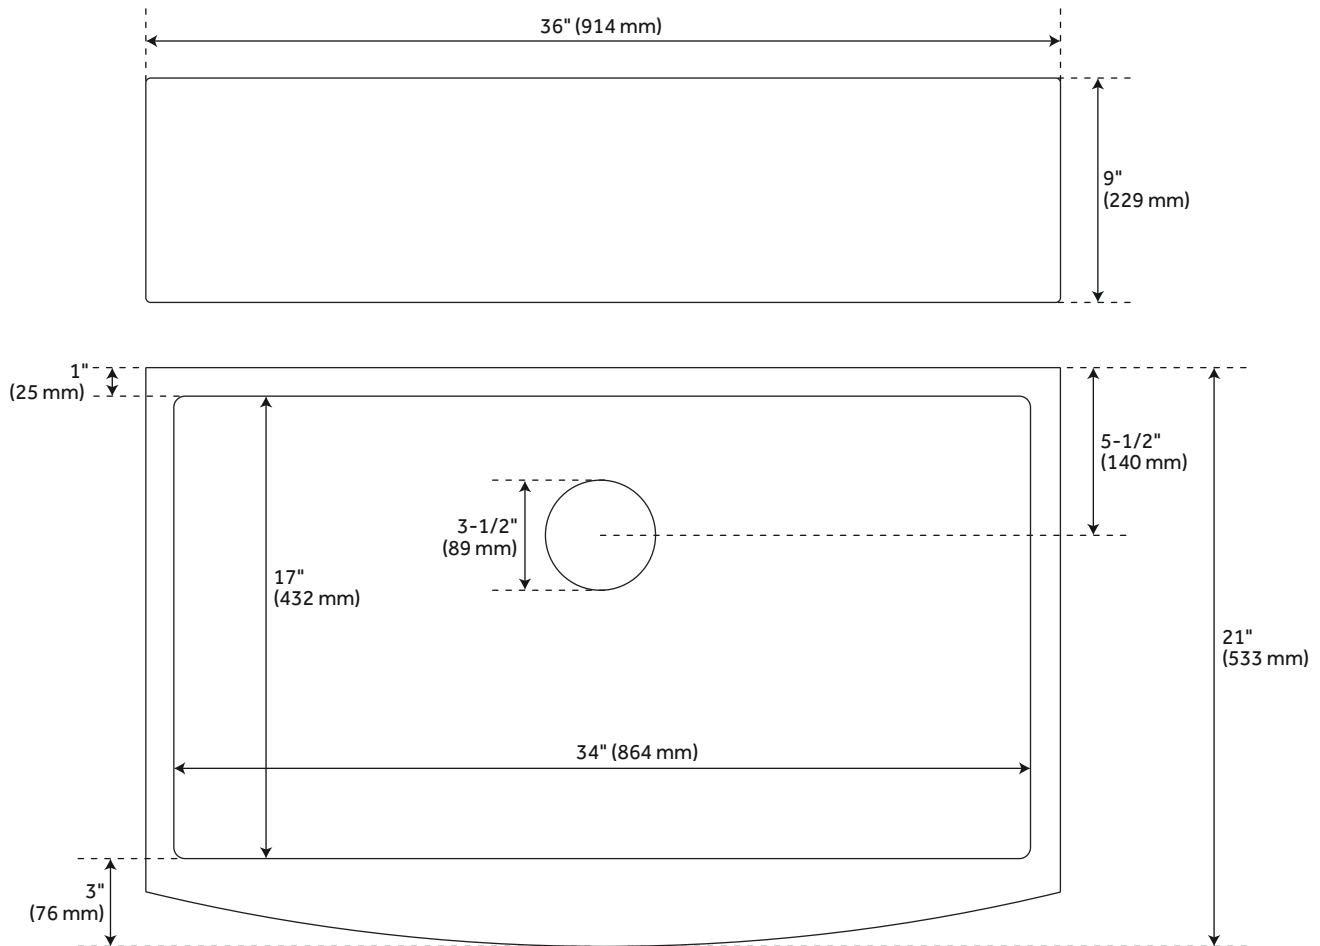

CONTENTS

- 36" SINK PAGE 2
- SINK GRID PAGE 3

REVISED 03/15/2021

36" ATLAS

STAINLESS STEEL FARMHOUSE SINK - CURVED APRON - GUNMETAL BLACK

SKU: 944661

FEATURES

Length: 36"
Width: 21"
Height: 9"
Basin Length: 34"
Basin Width: 17"
Water Depth to Rim: 8-5/8"
Apron Front Rim Thickness: 3"
Side and Back Rim Thickness: 1"
Drain Size: 3-1/2"

CODES/STANDARDS

cUPC
ASME A112.19.3/CSA B45.4
Massachusetts Accepted

PRODUCT IMAGE

ATLAS

SINGLE BOWL SINK GRID

SKU: 951150

FEATURES

- Length: 33-9/16"
- Width: 16-9/16"
- Height: 1"
- Fits Drain Size: 3-1/2"