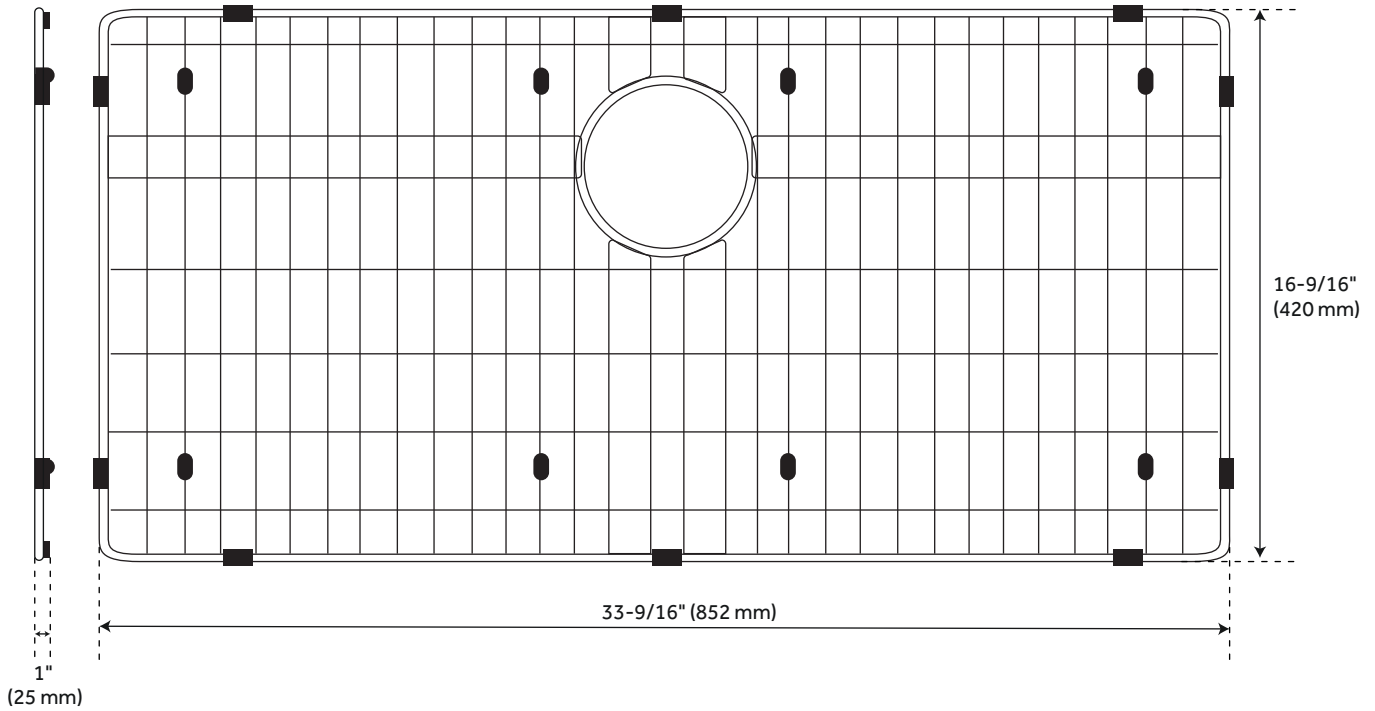

CONTENTS

- 36" SINK PAGE 2
- SINK GRID PAGE 3

REVISED 03/15/2021

36" ATLAS

STAINLESS STEEL FARMHOUSE SINK - CURVED APRON - GUNMETAL BLACK

SKU: 944661

FEATURES

Length: 36"
Width: 21"
Height: 9"
Basin Length: 34"
Basin Width: 17"
Water Depth to Rim: 8-5/8"
Apron Front Rim Thickness: 3"
Side and Back Rim Thickness: 1"
Drain Size: 3-1/2"

CODES/STANDARDS

cUPC
ASME A112.19.3/CSA B45.4
Massachusetts Accepted

PRODUCT IMAGE

ATLAS

SINGLE BOWL SINK GRID

SKU: 951150

FEATURES

- Length: 33-9/16"
- Width: 16-9/16"
- Height: 1"
- Fits Drain Size: 3-1/2"