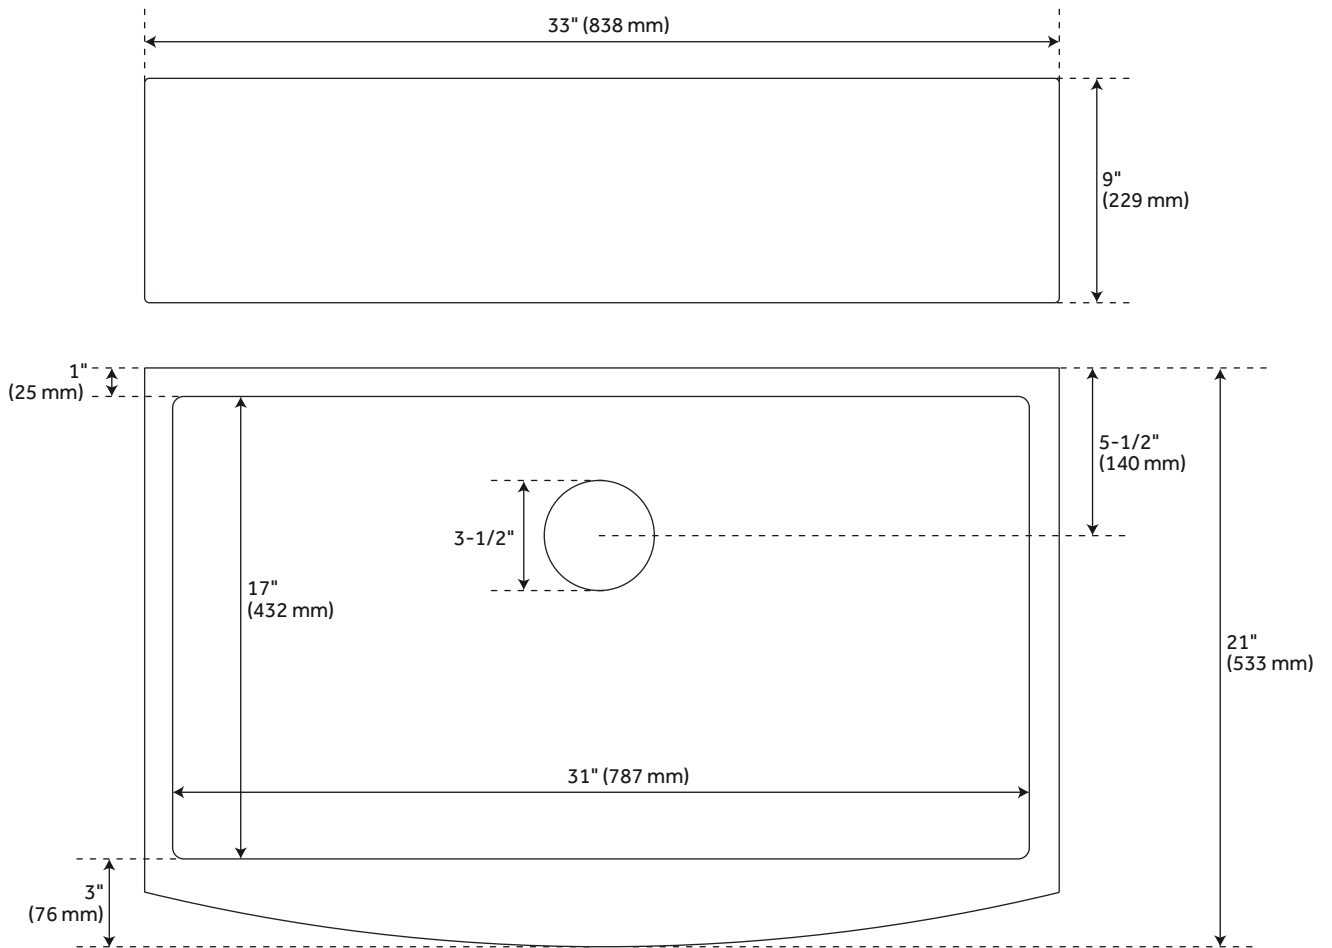

33" ATLAS

STAINLESS STEEL FARMHOUSE SINK - CURVED APRON - PEWTER

SKU: 944651

FEATURES

- Material: Stainless Steel
- Basin Split: Single
- Apron Design: Curved
- Faucet Centers: No Faucet Hole
- Number of Basins: 1
- Product Color: Pewter
- Metal Gauge/Thickness: 16 Gauge
- Faucet Included: No
- Drain Included: Optional
- Sink Installation: Farmhouse
- Sound Insulation Coating/Pads on Sides and Bottom, Rear Drain Location.

CONTENTS

FARMHOUSE SINK	PAGE 2
OPTIONAL GRID	PAGE 3

REVISED 11/17/2020

33" ATLAS

STAINLESS STEEL FARMHOUSE SINK - CURVED APRON - PEWTER

SKU: 944651

FEATURES

Length: 33"
Width: 21"
Height: 9"
Basin Length: 31"
Basin Width: 17"
Water Depth to Rim: 8-5/8"
Apron From Rim Thickness: 3"
Side and Back Rim Thickness: 1"
Drain Size: 3-1/2"

CODES/STANDARDS

cUPC
ASME A112.19.3/CSA B45.4
Massachusetts Accepted

PRODUCT IMAGE

All dimensions and specifications are nominal and may vary. Use actual products for accuracy in critical situations.

PAGE 2
Code: 514412

ATLAS

SINK GRID FOR 33" STAINLESS STEEL FARMHOUSE SINK

SKU: 951149

FEATURES

Length: 30-9/16"
Width: 16-9/16"
Height: 13/16"

PRODUCT IMAGE

All dimensions and specifications are nominal and may vary. Use actual products for accuracy in critical situations.