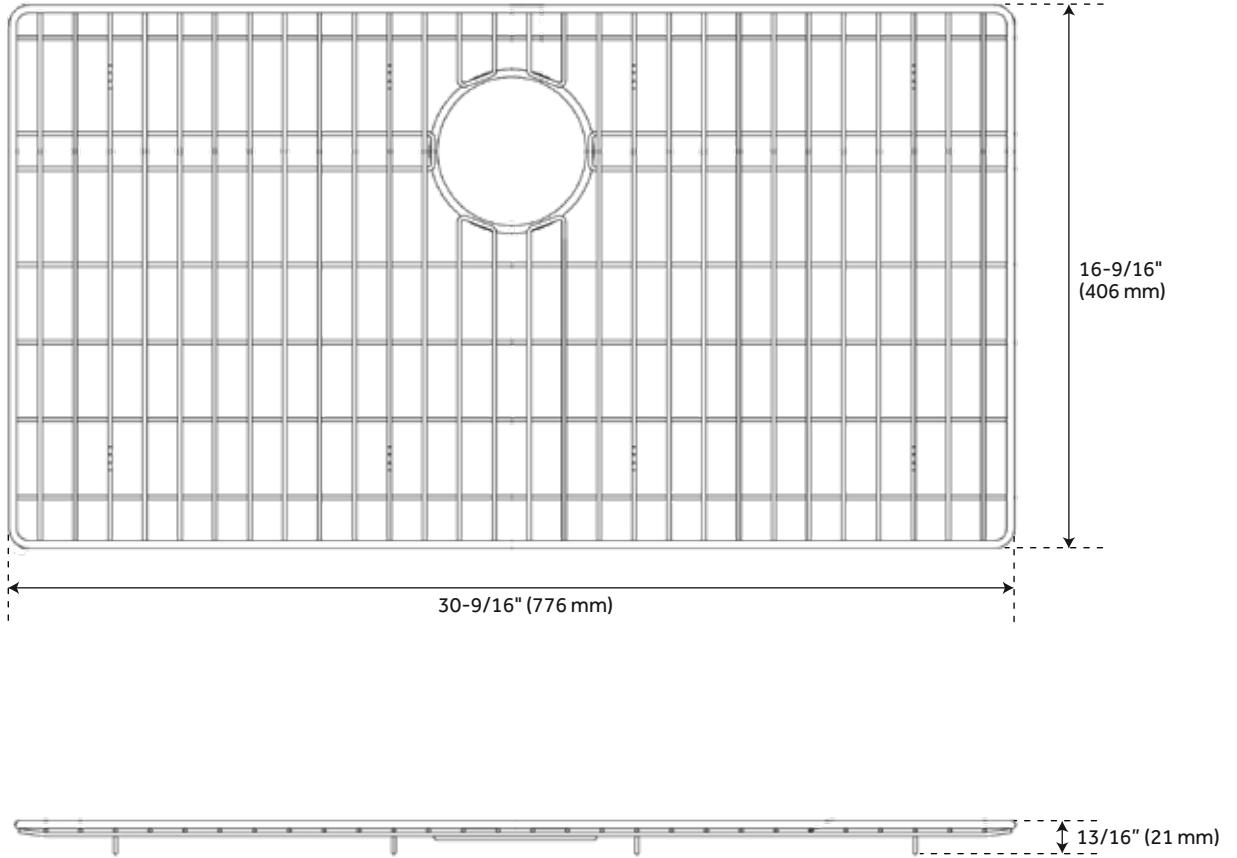

CONTENTS

FARMHOUSE SINK	PAGE 2
OPTIONAL GRID	PAGE 3

REVISED 11/17/2020

33" ATLAS

STAINLESS STEEL FARMHOUSE SINK - CURVED APRON - PEWTER

SKU: 944651

FEATURES

Length: 33"
Width: 21"
Height: 9"
Basin Length: 31"
Basin Width: 17"
Water Depth to Rim: 8-5/8"
Apron From Rim Thickness: 3"
Side and Back Rim Thickness: 1"
Drain Size: 3-1/2"

CODES/STANDARDS

cUPC
ASME A112.19.3/CSA B45.4
Massachusetts Accepted

PRODUCT IMAGE

All dimensions and specifications are nominal and may vary. Use actual products for accuracy in critical situations.

PAGE 2
Code: 514412

ATLAS

SINK GRID FOR 33" STAINLESS STEEL FARMHOUSE SINK

SKU: 951149

FEATURES

Length: 30-9/16"
Width: 16-9/16"
Height: 13/16"

PRODUCT IMAGE

All dimensions and specifications are nominal and may vary. Use actual products for accuracy in critical situations.