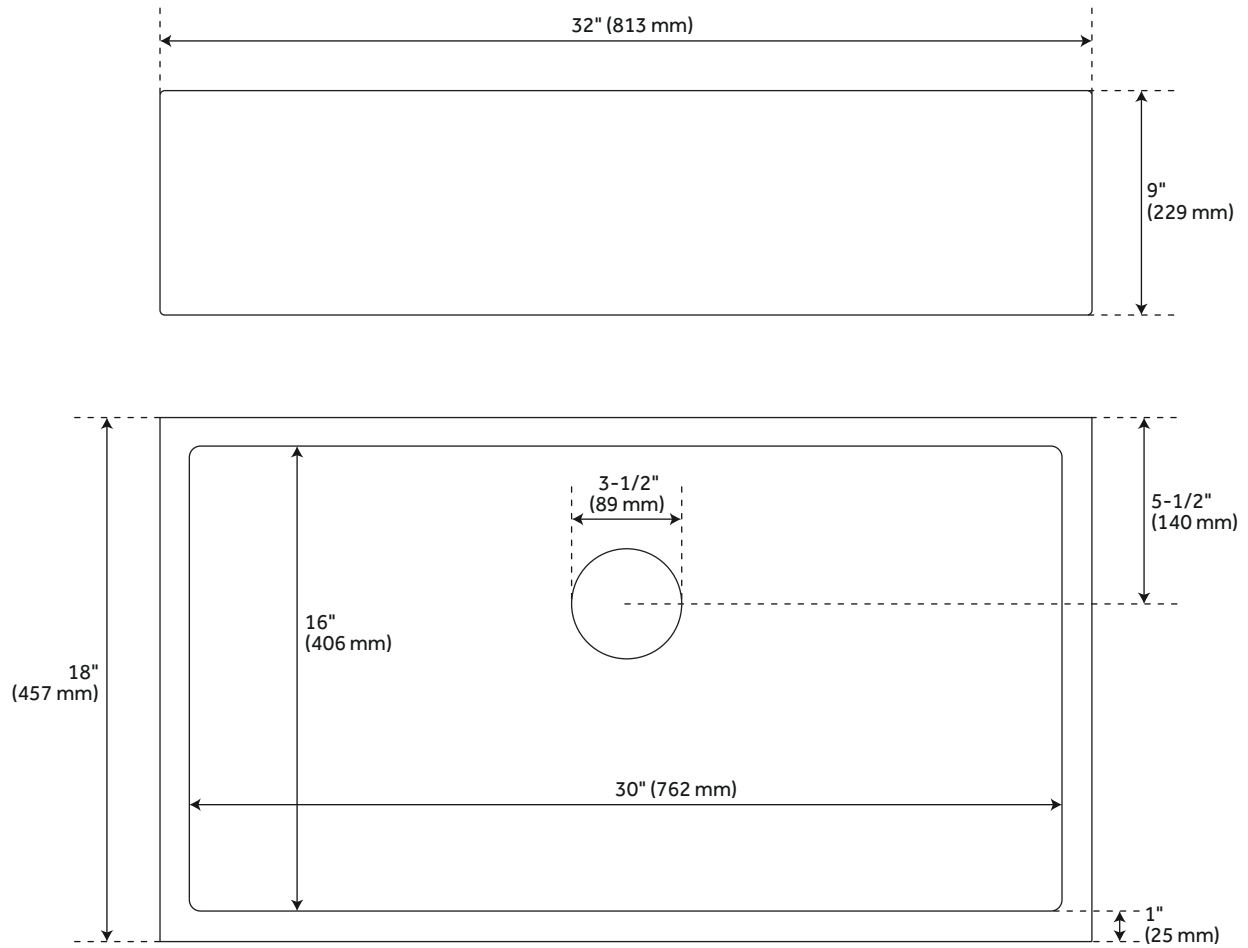

CONTENTS

UNDERMOUNT SINK PAGE 2

REVISED 08/04/2020

32" ATLAS

STAINLESS STEEL UNDERMOUNT KITCHEN SINK - MATTE GOLD

SKU: 944642

FEATURES

Length: 32"
Width: 18"
Height: 9"
Basin Length: 30"
Basin Width: 16"
Water Depth to Rim: 8-5/8"
Rim Thickness: 1"
Drain Size: 3-1/2"

CODES/STANDARDS

cUPC
ASME A112.19.3/CSA B45.4
Massachusetts Accepted

PRODUCT IMAGE

All dimensions and specifications are nominal and may vary. Use actual products for accuracy in critical situations.

PAGE 2
Code: 514408