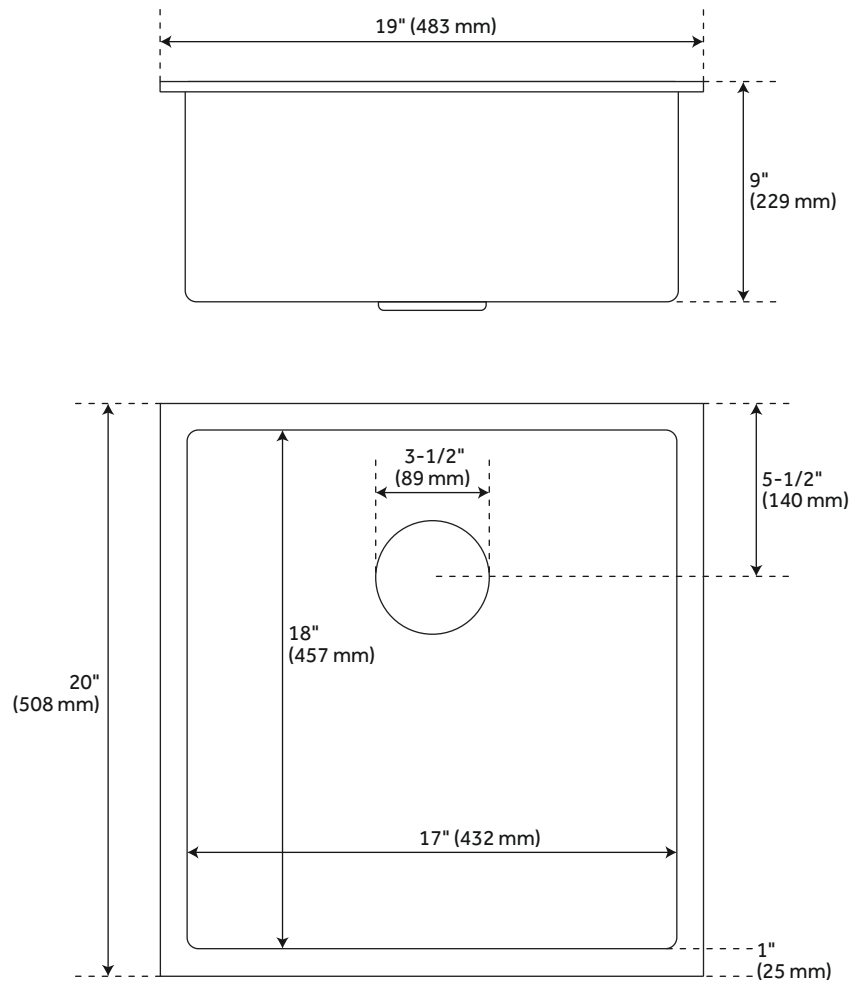

CONTENTS

- PREP SINK PAGE 2
- SINK GRID PAGE 3

REVISED 03/15/2020

19" ATLAS

STAINLESS STEEL UNDERMOUNT PREP SINK - MATTE GOLD

SKU: 944634

FEATURES

Length: 19"
Width: 20"
Height: 9"
Basin Length: 17"
Basin Width: 18"
Water Depth to Rim: 8-5/8"
Rim Thickness: 1"
Drain Size: 3-1/2"

CODES/STANDARDS

cUPC
ASME A112.19.3/CSA B45.4
Massachusetts Accepted

PRODUCT IMAGE

ATLAS

SINGLE BOWL SINK GRID

SKU: 951146

FEATURES

- Length: 16-9/16"
- Width: 17-1/2"
- Height: 1"
- Fits Drain Size: 3-1/2"