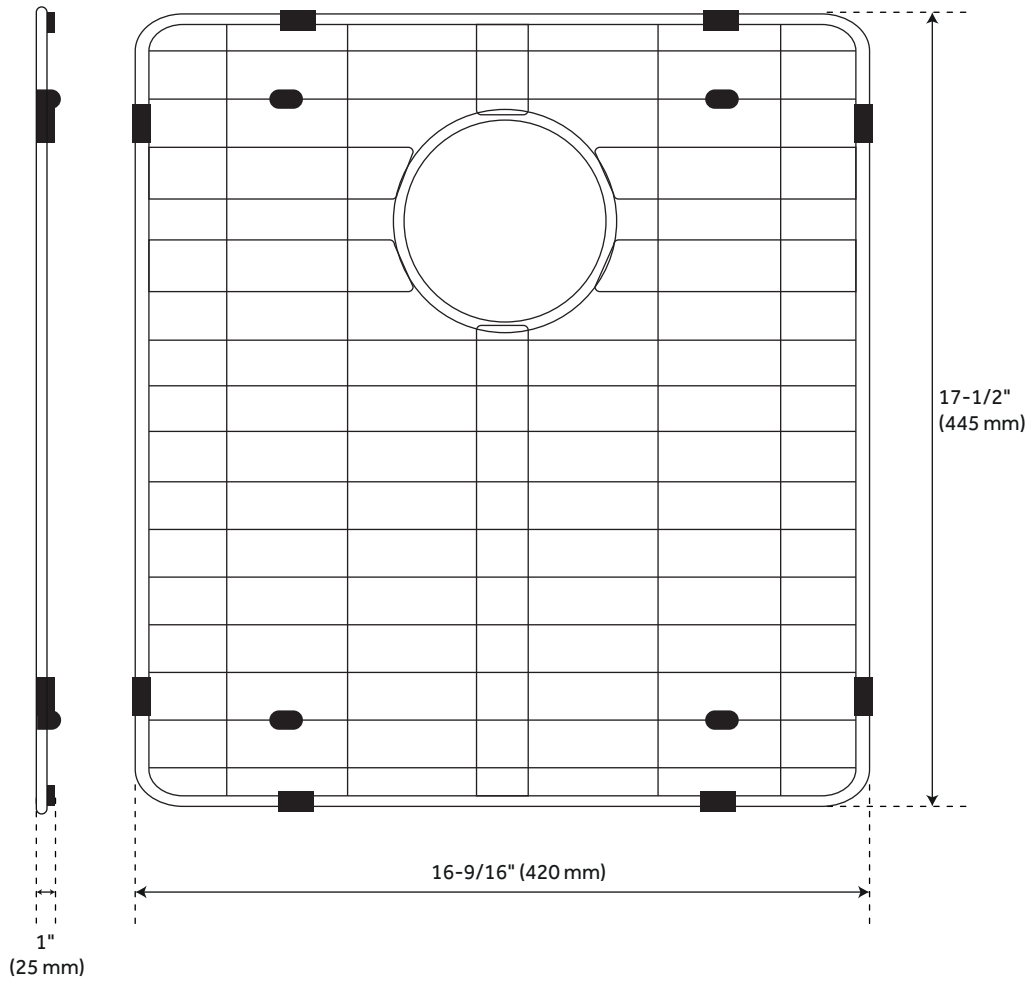

CONTENTS

- PREP SINK PAGE 2
- SINK GRID PAGE 3

REVISED 03/15/2020

19" ATLAS

STAINLESS STEEL UNDERMOUNT PREP SINK - MATTE GOLD

SKU: 944634

FEATURES

Length: 19"
Width: 20"
Height: 9"
Basin Length: 17"
Basin Width: 18"
Water Depth to Rim: 8-5/8"
Rim Thickness: 1"
Drain Size: 3-1/2"

CODES/STANDARDS

cUPC
ASME A112.19.3/CSA B45.4
Massachusetts Accepted

PRODUCT IMAGE

ATLAS

SINGLE BOWL SINK GRID

SKU: 951146

FEATURES

- Length: 16-9/16"
- Width: 17-1/2"
- Height: 1"
- Fits Drain Size: 3-1/2"