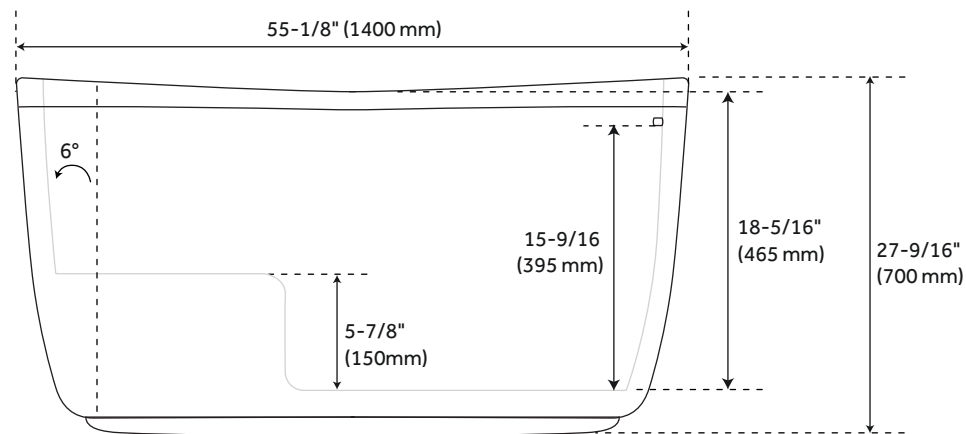

55" BRISTOL

ACRYLIC FREESTANDING TUB

SKU: 944543

FEATURES

- Design: Modern
- Product Finish: White
- Features: Integral Drain & Overflow
- Overflow Hole: Yes
- Integral Drain & Overflow : Yes
- Shape: Oval
- Material: Acrylic
- Tap Deck: Yes
- Drain Included: Yes
- Drain Placement: End
- Faucet Included: No
- Built-In Adjusters: Yes
- Built-in seat
- Trim Kit Includes: Pop-Up Drain with Matching Drain Cover and Overflow Plate in your Choice of Color
- Formed of Two Acrylic Sheets, the Air Between Acting as Thermal Insulator
- Insulation Option: Increases Heat Retention and Prevents Condensation Due to Water and Air Temperature Fluctuations

CONTENTS

55" TUB PAGE 2

REVISED 06/03/2021

55" BRISTOL

ACRYLIC FREESTANDING TUB

SKU: 944543

FEATURES

- Length: 55-1/8"
- Width: 28-3/4"
- Height: 27-9/16"
- Tub Interior Length:
 - 29-7/8" (759mm) (lower basin) + 15-5/16" (390 mm) (upper basin)
 - for 45-1/4" (1149 mm) total interior length
- Tub Interior Width: 17-11/16" (450 mm)
- Water Depth To Overflow: 15-9/16"
- Water Depth to Rim: 18-5/16"
- Water Capacity Without Overflow (Gallons): 71
- Water Capacity With Overflow (Gallons): 63
- Tub Weight Uncrated (Lbs): 126
- Tub Weight Crated (Lbs): 216

PRODUCT IMAGE