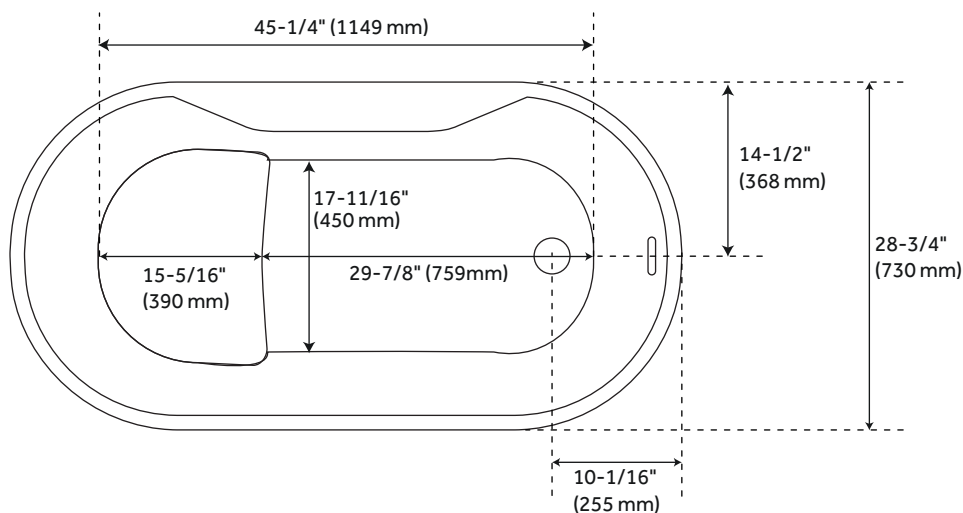

55" BRISTOL

ACRYLIC FREESTANDING TUB

SKU: 944543

FEATURES

- Design: Modern
- Product Finish: White
- Features: Integral Drain & Overflow
- Overflow Hole: Yes
- Integral Drain & Overflow : Yes
- Shape: Oval
- Material: Acrylic
- Tap Deck: Yes
- Drain Included: Yes
- Drain Placement: End
- Faucet Included: No
- Built-In Adjusters: Yes
- Built-in seat
- Trim Kit Includes: Pop-Up Drain with Matching Drain Cover and Overflow Plate in your Choice of Color
- Formed of Two Acrylic Sheets, the Air Between Acting as Thermal Insulator
- Insulation Option: Increases Heat Retention and Prevents Condensation Due to Water and Air Temperature Fluctuations

CONTENTS

55" TUB PAGE 2

REVISED 06/03/2021

55" BRISTOL

ACRYLIC FREESTANDING TUB

SKU: 944543

FEATURES

- Length: 55-1/8"
- Width: 28-3/4"
- Height: 27-9/16"
- Tub Interior Length:
 - 29-7/8" (759mm) (lower basin) + 15-5/16" (390 mm) (upper basin)
 - for 45-1/4" (1149 mm) total interior length
- Tub Interior Width: 17-11/16" (450 mm)
- Water Depth To Overflow: 15-9/16"
- Water Depth to Rim: 18-5/16"
- Water Capacity Without Overflow (Gallons): 71
- Water Capacity With Overflow (Gallons): 63
- Tub Weight Uncrated (Lbs): 126
- Tub Weight Crated (Lbs): 216

PRODUCT IMAGE