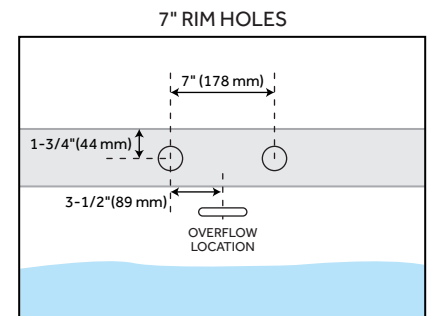

CONTENTS

55" TUB PAGE 2

REVISED 06/03/2021

55" BRISTOL

ACRYLIC FREESTANDING TUB

SKU: 944543

FEATURES

- Length: 55-1/8"
- Width: 28-3/4"
- Height: 27-9/16"
- Tub Interior Length:
 - 29-7/8" (759mm) (lower basin) + 15-5/16" (390 mm) (upper basin)
 - for 45-1/4" (1149 mm) total interior length
- Tub Interior Width: 17-11/16" (450 mm)
- Water Depth To Overflow: 15-9/16"
- Water Depth to Rim: 18-5/16"
- Water Capacity Without Overflow (Gallons): 71
- Water Capacity With Overflow (Gallons): 63
- Tub Weight Uncrated (Lbs): 126
- Tub Weight Crated (Lbs): 216