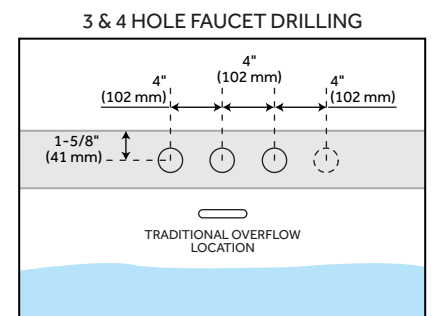

55" BRISTOL

ACRYLIC FREESTANDING TUB

SKU: 944543

FEATURES

- Design: Modern
- Product Finish: White
- Features: Integral Drain & Overflow
- Overflow Hole: Yes
- Integral Drain & Overflow : Yes
- Shape: Oval
- Material: Acrylic
- Tap Deck: Yes
- Drain Included: Yes
- Drain Placement: End
- Faucet Included: No
- Built-In Adjusters: Yes
- Built-in seat
- Trim Kit Includes: Pop-Up Drain with Matching Drain Cover and Overflow Plate in your Choice of Color
- Formed of Two Acrylic Sheets, the Air Between Acting as Thermal Insulator
- Insulation Option: Increases Heat Retention and Prevents Condensation Due to Water and Air Temperature Fluctuations

CONTENTS

55" TUB PAGE 2

REVISED 06/03/2021

55" BRISTOL

ACRYLIC FREESTANDING TUB

SKU: 944543

FEATURES

- Length: 55-1/8"
- Width: 28-3/4"
- Height: 27-9/16"
- Tub Interior Length:
 - 29-7/8" (759mm) (lower basin) + 15-5/16" (390 mm) (upper basin)
 - for 45-1/4" (1149 mm) total interior length
- Tub Interior Width: 17-11/16" (450 mm)
- Water Depth To Overflow: 15-9/16"
- Water Depth to Rim: 18-5/16"
- Water Capacity Without Overflow (Gallons): 71
- Water Capacity With Overflow (Gallons): 63
- Tub Weight Uncrated (Lbs): 126
- Tub Weight Crated (Lbs): 216