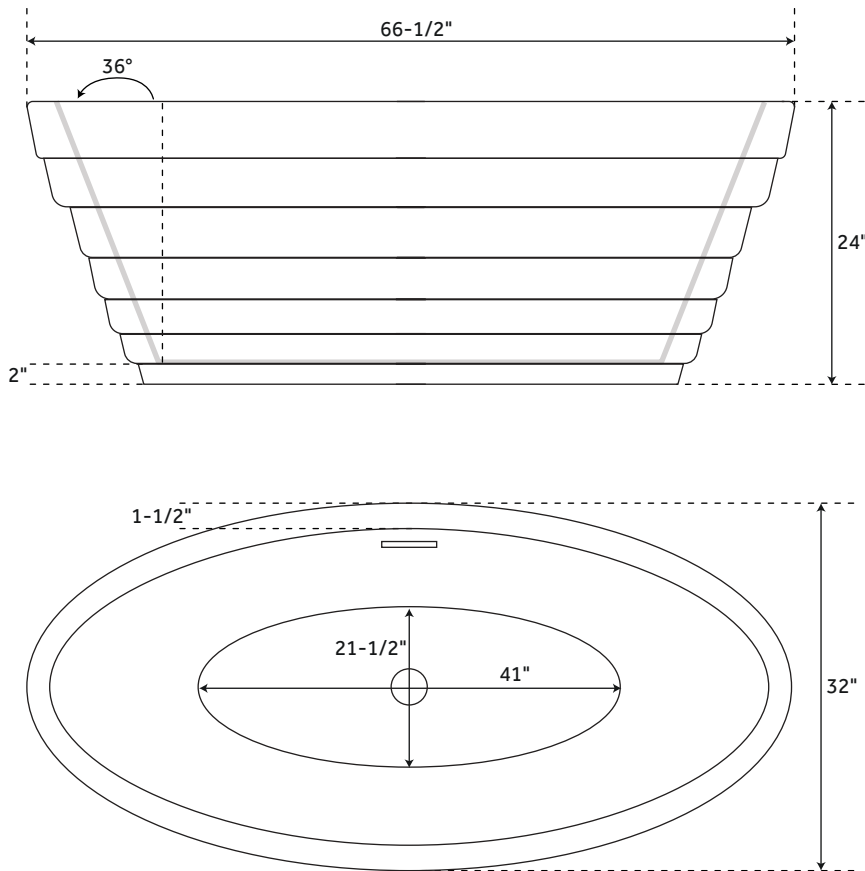

67" PRESCOT

FREESTANDING ACRYLIC TUB

SKU: 944541

FEATURES

Design: Modern
Product Finish: White
Overflow Hole: Yes
Integral Drain & Overflow: Yes
Material: Acrylic
Length: 66-1/2"
Width: 32"
Height: 24"
Tub Interior Length: 41"
Tub Interior Width: 21-1/2"
Tub Slope: 36°
Water Depth To Rim: 16-1/2"
Water Depth To Overflow: 14"
Drain Included: Yes
Drain Placement: Center
Faucet Included: No
Faucet Drillings: No Drillings
Water Capacity (Gallons): 60
Built-In Adjusters: Yes
Tub Weight Uncrated (lbs): 92
Tub Weight Crated (lbs): 201

SIGNATURE HARDWARE LIFETIME WARRANTY

See website for warranty information

All measurements are approximate. Measurements may vary +/- 1/2".

REVISED 04/20/2019