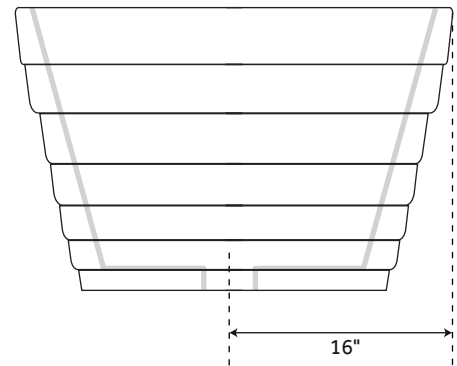

67" PRESCOT

FREESTANDING ACRYLIC TUB

SKU: 944541

FEATURES

Design: Modern
Product Finish: White
Overflow Hole: Yes
Integral Drain & Overflow: Yes
Material: Acrylic
Length: 66-1/2"
Width: 32"
Height: 24"
Tub Interior Length: 41"
Tub Interior Width: 21-1/2"
Tub Slope: 36°
Water Depth To Rim: 16-1/2"
Water Depth To Overflow: 14"
Drain Included: Yes
Drain Placement: Center
Faucet Included: No
Faucet Drillings: No Drillings
Water Capacity (Gallons): 60
Built-In Adjusters: Yes
Tub Weight Uncrated (lbs): 92
Tub Weight Crated (lbs): 201