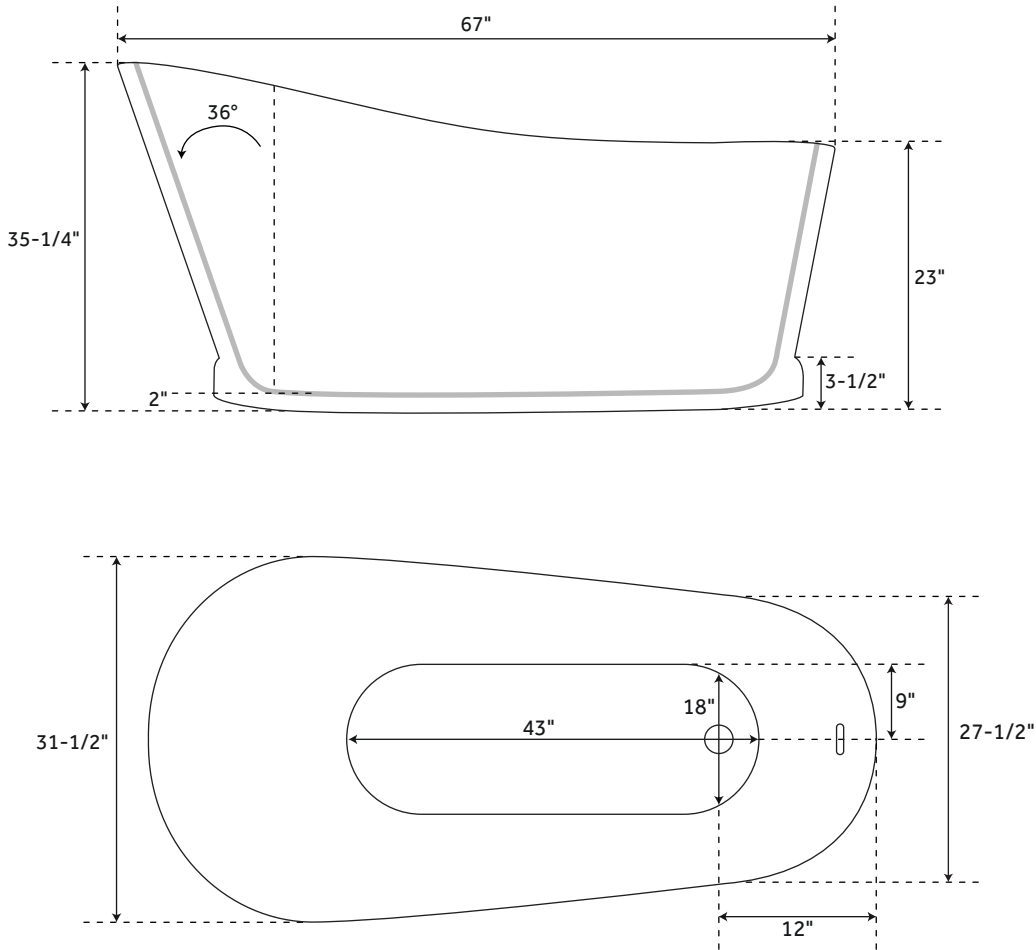

67" NORTHWICH

FREESTANDING ACRYLIC TUB

SKU: 944540

FEATURES

Product Finish: White
Overflow Hole: Yes
Integral Drain & Overflow: Yes
Material: Acrylic
Length: 67"
Width: 31-1/2"
Height: 35-1/4"
Tub Interior Length: 43"
Tub Interior Width: 18"
Tub Slope: 36°
Water Depth To Rim: 18"
Water Depth To Overflow: 16"
Drain Included: Yes
Drain Placement: End
Faucet Included: No
Faucet Drillings: No Drillings
Water Capacity (Gallons): 54
Built-In Adjusters: Yes
Tub Weight Uncrated (lbs): 128
Tub Weight Crated (lbs): 240
Number Of Jets: 12