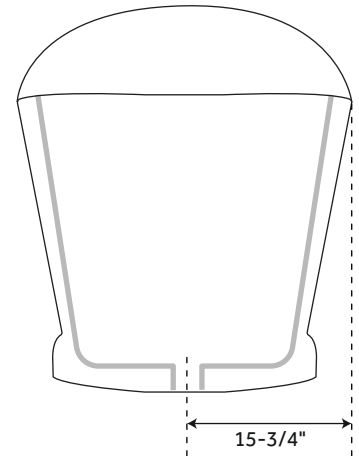

67" NORTHWICH

FREESTANDING ACRYLIC TUB

SKU: 944540

FEATURES

Product Finish: White
Overflow Hole: Yes
Integral Drain & Overflow: Yes
Material: Acrylic
Length: 67"
Width: 31-1/2"
Height: 35-1/4"
Tub Interior Length: 43"
Tub Interior Width: 18"
Tub Slope: 36°
Water Depth To Rim: 18"
Water Depth To Overflow: 16"
Drain Included: Yes
Drain Placement: End
Faucet Included: No
Faucet Drillings: No Drillings
Water Capacity (Gallons): 54
Built-In Adjusters: Yes
Tub Weight Uncrated (lbs): 128
Tub Weight Crated (lbs): 240
Number Of Jets: 12