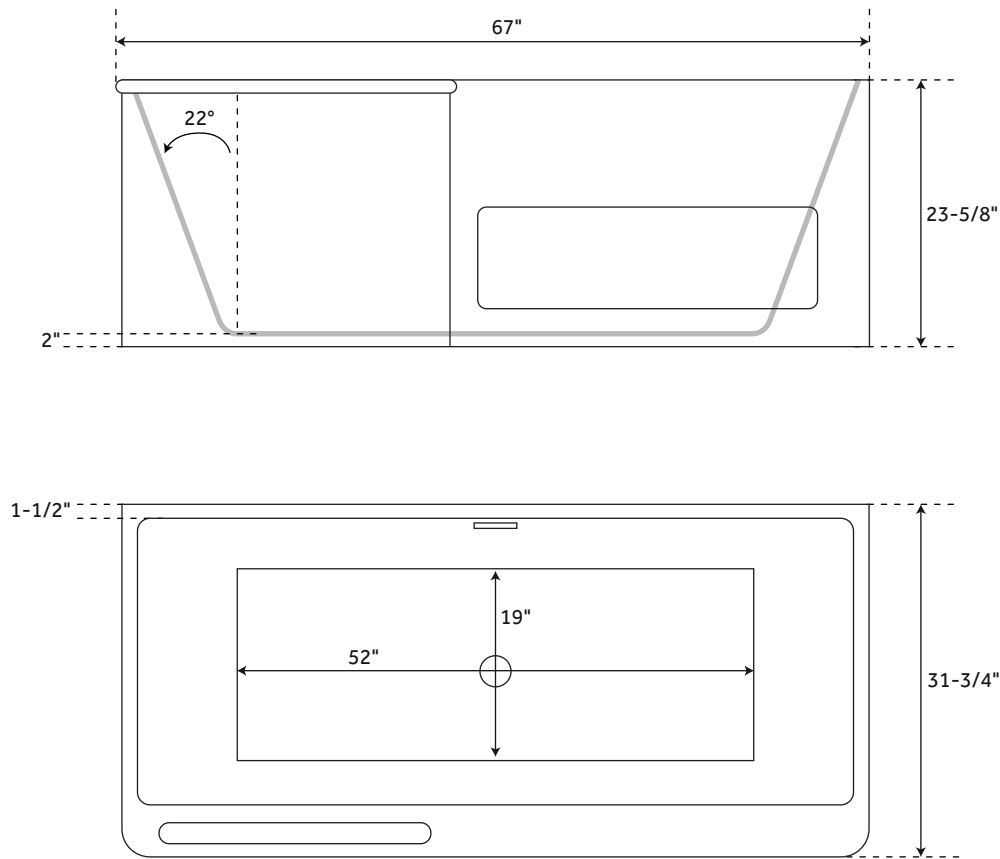

67" RETFORD

FREESTANDING ACRYLIC TUB

SKU: 944537

FEATURES

Product Finish: White
Overflow Hole: Yes
Integral Drain & Overflow: Yes
Material: Acrylic
Length: 67"
Width: 31-3/4"
Height: 23-5/8"
Tub Interior Length: 52"
Tub Interior Width: 19"
Tub Slope: 22°
Water Depth To Rim: 16-1/2"
Water Depth To Overflow: 14"
Drain Included: Yes
Drain Placement: Center
Faucet Included: No
Faucet Drillings: No Drillings
Water Capacity (Gallons): 60
Built-In Adjusters: Yes
Tub Weight Uncrated (lbs): 179
Tub Weight Crated (lbs): 289
Number Of Jets: 12

SIGNATURE HARDWARE LIFETIME WARRANTY

See website for warranty information

All measurements are approximate. Measurements may vary +/- 1/2".

REVISED 04/22/2019