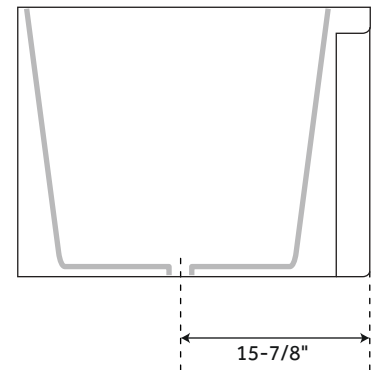

67" RETFORD

FREESTANDING ACRYLIC TUB

SKU: 944537

FEATURES

Product Finish: White
Overflow Hole: Yes
Integral Drain & Overflow: Yes
Material: Acrylic
Length: 67"
Width: 31-3/4"
Height: 23-5/8"
Tub Interior Length: 52"
Tub Interior Width: 19"
Tub Slope: 22°
Water Depth To Rim: 16-1/2"
Water Depth To Overflow: 14"
Drain Included: Yes
Drain Placement: Center
Faucet Included: No
Faucet Drillings: No Drillings
Water Capacity (Gallons): 60
Built-In Adjusters: Yes
Tub Weight Uncrated (lbs): 179
Tub Weight Crated (lbs): 289
Number Of Jets: 12